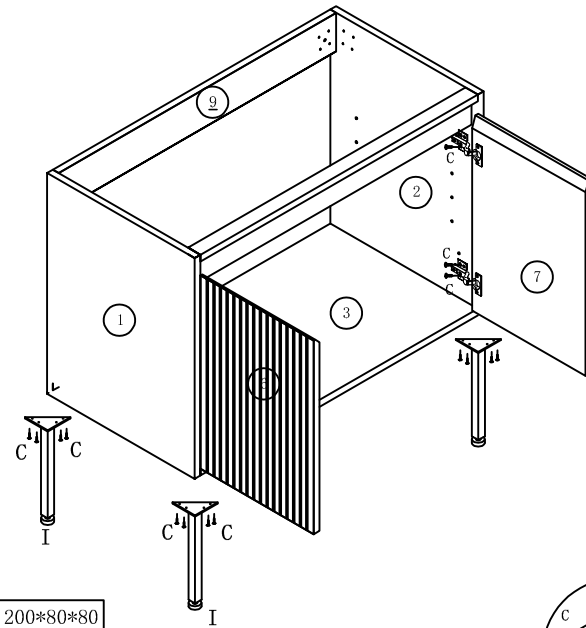

1pc

517\*274.5\*18mm  
517\*349.5\*18mm  
517\*424.5\*18mm

2pcs

556\*432\*18mm  
706\*432\*18mm  
856\*432\*18mm

2pcs

556\*120\*18mm  
706\*120\*18mm  
856\*120\*18mm

1pc

556\*38\*18mm  
706\*38\*18mm  
856\*38\*18mm

1pc

554\*120\*18mm  
704\*120\*18mm  
854\*120\*18mm

1pc

<p><b>A</b> <math>\Phi 8*33</math></p> <p>A1 A2</p> <p>17pcs</p>	<p><b>B</b> <math>\Phi 8*30</math></p> <p>10pcs</p>	<p><b>C</b> <math>\Phi 3.5*14</math></p> <p>56pcs</p>	<p><b>D</b></p> <p>4pcs</p>
<p><b>E</b></p> <p>4pcs</p>	<p><b>F</b></p> <p>F1 F2</p> <p>3pcs</p>	<p><b>G</b></p> <p>2pcs</p>	<p><b>H</b></p> <p>1pcs</p>
<p><b>I</b></p> <p>4pcs</p>	<p><b>J</b></p> <p>2pcs</p>	<p><b>K</b></p> <p>20pcs</p>	

**WARNING:**  
 INSTALLATION METHOD OF FLOATING VANITY HAS BIG RELATION  
 WITH THE WALL STRUCTURE.

NOTE: when installing the hanging cleat  
 ,make sure the angle cut is facing the wall.

NOTE: :Use at least 4 wall anchors when  
 installing a 24" and 30" cabinet. Use at  
 least 6 wall anchors when installing a 36"  
 and 48" cabinet.

A=4 PCS

**HINGE/DOOR ADJUSTMENT (IF APPLICABLE)**