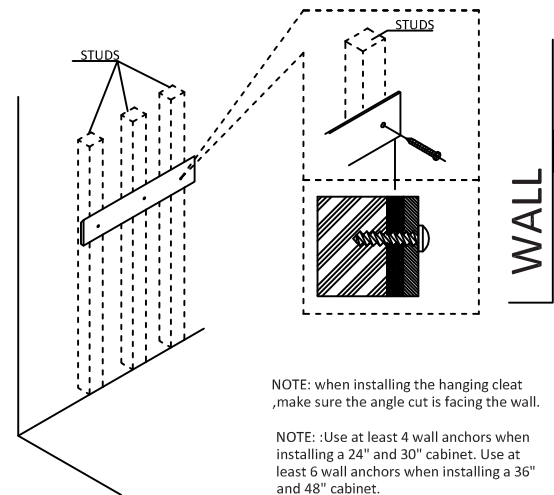

**WARNING:**  
 INSTALLATION METHOD OF FLOATING VANITY HAS BIG RELATION  
 WITH THE WALL STRUCTURE.

NOTE: when installing the hanging cleat  
 ,make sure the angle cut is facing the wall.

NOTE: :Use at least 4 wall anchors when  
 installing a 24" and 30" cabinet. Use at  
 least 6 wall anchors when installing a 36"  
 and 48" cabinet.

A=4 PCS

**HINGE/DOOR ADJUSTMENT (IF APPLICABLE)**