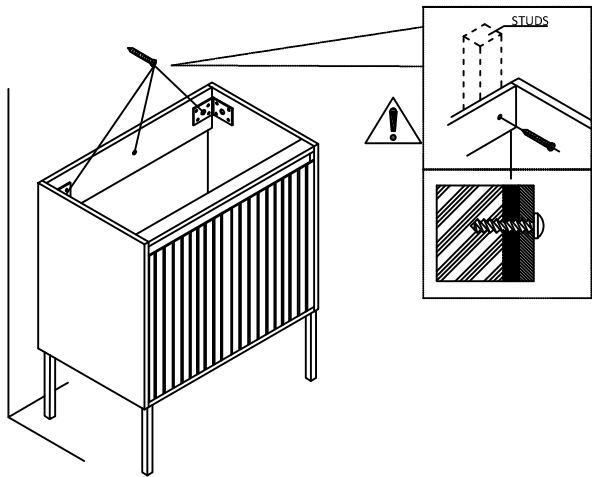

1pc

554\*120\*18mm  
704\*120\*18mm  
854\*120\*18mm

1pc

<p><b>A</b> <math>\Phi 8*33</math></p> <p>A1 A2</p> <p>17pcs</p>	<p><b>B</b> <math>\Phi 8*30</math></p> <p>10pcs</p>	<p><b>C</b> <math>\Phi 3.5*14</math></p> <p>56pcs</p>	<p><b>D</b></p> <p>4pcs</p>
<p><b>E</b></p> <p>4pcs</p>	<p><b>F</b></p> <p>F1 F2</p> <p>3pcs</p>	<p><b>G</b></p> <p>2pcs</p>	<p><b>H</b></p> <p>1pcs</p>
<p><b>I</b></p> <p>4pcs</p>	<p><b>J</b></p> <p>2pcs</p>	<p><b>K</b></p> <p>20pcs</p>	

**WARNING:**  
 INSTALLATION METHOD OF FLOATING VANITY HAS BIG RELATION  
 WITH THE WALL STRUCTURE.

NOTE: when installing the hanging cleat  
 ,make sure the angle cut is facing the wall.

NOTE: :Use at least 4 wall anchors when  
 installing a 24" and 30" cabinet. Use at  
 least 6 wall anchors when installing a 36"  
 and 48" cabinet.

A=4 PCS

**HINGE/DOOR ADJUSTMENT (IF APPLICABLE)**