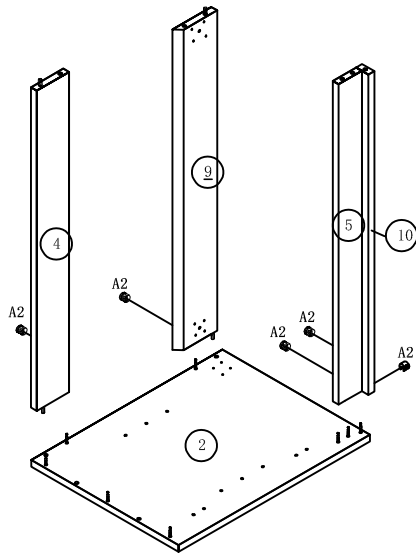

1pc

517\*274.5\*18mm  
517\*349.5\*18mm  
517\*424.5\*18mm

2pcs

556\*432\*18mm  
706\*432\*18mm  
856\*432\*18mm

2pcs

556\*120\*18mm  
706\*120\*18mm  
856\*120\*18mm

1pc

556\*38\*18mm  
706\*38\*18mm  
856\*38\*18mm

1pc

554\*120\*18mm  
704\*120\*18mm  
854\*120\*18mm

1pc

<p><b>A</b> <math>\Phi 8*33</math></p> <p>A1 A2</p> <p>17pcs</p>	<p><b>B</b> <math>\Phi 8*30</math></p> <p>10pcs</p>	<p><b>C</b> <math>\Phi 3.5*14</math></p> <p>56pcs</p>	<p><b>D</b></p> <p>4pcs</p>
<p><b>E</b></p> <p>4pcs</p>	<p><b>F</b></p> <p>F1 F2</p> <p>3pcs</p>	<p><b>G</b></p> <p>2pcs</p>	<p><b>H</b></p> <p>1pcs</p>
<p><b>I</b></p> <p>4pcs</p>	<p><b>J</b></p> <p>2pcs</p>	<p><b>K</b></p> <p>20pcs</p>	

**WARNING:**  
 INSTALLATION METHOD OF FLOATING VANITY HAS BIG RELATION  
 WITH THE WALL STRUCTURE.

NOTE: when installing the hanging cleat  
 ,make sure the angle cut is facing the wall.

NOTE: :Use at least 4 wall anchors when  
 installing a 24" and 30" cabinet. Use at  
 least 6 wall anchors when installing a 36"  
 and 48" cabinet.