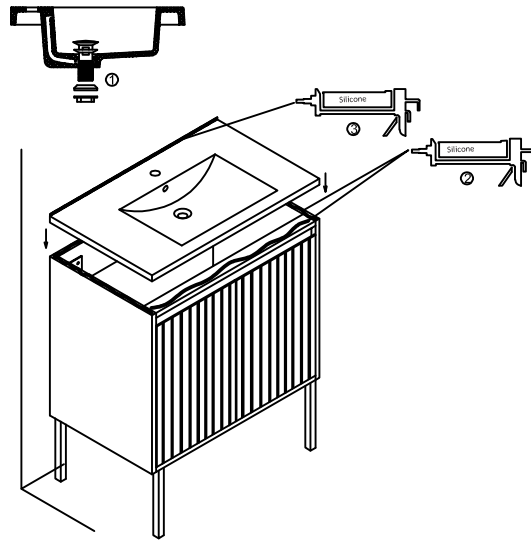

1pc

517\*274.5\*18mm  
517\*349.5\*18mm  
517\*424.5\*18mm

2pcs

556\*432\*18mm  
706\*432\*18mm  
856\*432\*18mm

2pcs

556\*120\*18mm  
706\*120\*18mm  
856\*120\*18mm

1pc

556\*38\*18mm  
706\*38\*18mm  
856\*38\*18mm

1pc

554\*120\*18mm  
704\*120\*18mm  
854\*120\*18mm

1pc

<p><b>A</b> <math>\Phi 8*33</math></p> <p>A1 A2</p> <p>17pcs</p>	<p><b>B</b> <math>\Phi 8*30</math></p> <p>10pcs</p>	<p><b>C</b> <math>\Phi 3.5*14</math></p> <p>56pcs</p>	<p><b>D</b></p> <p>4pcs</p>
<p><b>E</b></p> <p>4pcs</p>	<p><b>F</b></p> <p>F1 F2</p> <p>3pcs</p>	<p><b>G</b></p> <p>2pcs</p>	<p><b>H</b></p> <p>1pcs</p>
<p><b>I</b></p> <p>4pcs</p>	<p><b>J</b></p> <p>2pcs</p>	<p><b>K</b></p> <p>20pcs</p>	

**WARNING:**  
 INSTALLATION METHOD OF FLOATING VANITY HAS BIG RELATION  
 WITH THE WALL STRUCTURE.

NOTE: when installing the hanging cleat  
 ,make sure the angle cut is facing the wall.

NOTE: :Use at least 4 wall anchors when  
 installing a 24" and 30" cabinet. Use at  
 least 6 wall anchors when installing a 36"  
 and 48" cabinet.

A=4 PCS

**HINGE/DOOR ADJUSTMENT (IF APPLICABLE)**