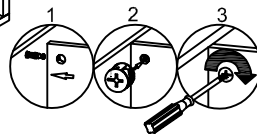

1pc

517\*274.5\*18mm  
517\*349.5\*18mm  
517\*424.5\*18mm

2pcs

556\*432\*18mm  
706\*432\*18mm  
856\*432\*18mm

2pcs

556\*120\*18mm  
706\*120\*18mm  
856\*120\*18mm

1pc

556\*38\*18mm  
706\*38\*18mm  
856\*38\*18mm

1pc

554\*120\*18mm  
704\*120\*18mm  
854\*120\*18mm

1pc

<p><b>A</b> <math>\Phi 8*33</math></p> <p>A1 A2</p> <p>17pcs</p>	<p><b>B</b> <math>\Phi 8*30</math></p> <p>10pcs</p>	<p><b>C</b> <math>\Phi 3.5*14</math></p> <p>56pcs</p>	<p><b>D</b></p> <p>4pcs</p>
<p><b>E</b></p> <p>4pcs</p>	<p><b>F</b></p> <p>F1 F2</p> <p>3pcs</p>	<p><b>G</b></p> <p>2pcs</p>	<p><b>H</b></p> <p>1pcs</p>
<p><b>I</b></p> <p>4pcs</p>	<p><b>J</b></p> <p>2pcs</p>	<p><b>K</b></p> <p>20pcs</p>	

**WARNING:**  
 INSTALLATION METHOD OF FLOATING VANITY HAS BIG RELATION  
 WITH THE WALL STRUCTURE.

NOTE: when installing the hanging cleat  
 ,make sure the angle cut is facing the wall.

NOTE: :Use at least 4 wall anchors when  
 installing a 24" and 30" cabinet. Use at  
 least 6 wall anchors when installing a 36"  
 and 48" cabinet.