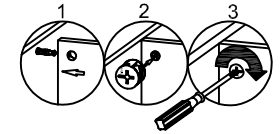

1pc

517\*274.5\*18mm  
517\*349.5\*18mm  
517\*424.5\*18mm

2pcs

556\*432\*18mm  
706\*432\*18mm  
856\*432\*18mm

2pcs

556\*120\*18mm  
706\*120\*18mm  
856\*120\*18mm

1pc

556\*38\*18mm  
706\*38\*18mm  
856\*38\*18mm

1pc

554\*120\*18mm  
704\*120\*18mm  
854\*120\*18mm

1pc

<p><b>A</b> <math>\Phi 8*33</math></p> <p>A1 A2</p> <p>17pcs</p>	<p><b>B</b> <math>\Phi 8*30</math></p> <p>10pcs</p>	<p><b>C</b> <math>\Phi 3.5*14</math></p> <p>56pcs</p>	<p><b>D</b></p> <p>4pcs</p>
<p><b>E</b></p> <p>4pcs</p>	<p><b>F</b></p> <p>F1 F2</p> <p>3pcs</p>	<p><b>G</b></p> <p>2pcs</p>	<p><b>H</b></p> <p>1pcs</p>
<p><b>I</b></p> <p>4pcs</p>	<p><b>J</b></p> <p>2pcs</p>	<p><b>K</b></p> <p>20pcs</p>	

**WARNING:**  
 INSTALLATION METHOD OF FLOATING VANITY HAS BIG RELATION  
 WITH THE WALL STRUCTURE.

NOTE: when installing the hanging cleat  
 ,make sure the angle cut is facing the wall.

NOTE: :Use at least 4 wall anchors when  
 installing a 24" and 30" cabinet. Use at  
 least 6 wall anchors when installing a 36"  
 and 48" cabinet.