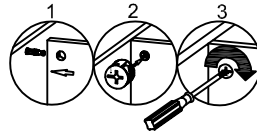

1pc

517\*274.5\*18mm  
517\*349.5\*18mm  
517\*424.5\*18mm

2pcs

556\*432\*18mm  
706\*432\*18mm  
856\*432\*18mm

2pcs

556\*120\*18mm  
706\*120\*18mm  
856\*120\*18mm

1pc

556\*38\*18mm  
706\*38\*18mm  
856\*38\*18mm

1pc

554\*120\*18mm  
704\*120\*18mm  
854\*120\*18mm

1pc

<p><b>A</b> <math>\Phi 8*33</math></p> <p>A1 A2</p> <p>17pcs</p>	<p><b>B</b> <math>\Phi 8*30</math></p> <p>10pcs</p>	<p><b>C</b> <math>\Phi 3.5*14</math></p> <p>56pcs</p>	<p><b>D</b></p> <p>4pcs</p>
<p><b>E</b></p> <p>4pcs</p>	<p><b>F</b></p> <p>F1 F2</p> <p>3pcs</p>	<p><b>G</b></p> <p>2pcs</p>	<p><b>H</b></p> <p>1pcs</p>
<p><b>I</b></p> <p>4pcs</p>	<p><b>J</b></p> <p>2pcs</p>	<p><b>K</b></p> <p>20pcs</p>	

**WARNING:**  
 INSTALLATION METHOD OF FLOATING VANITY HAS BIG RELATION  
 WITH THE WALL STRUCTURE.

NOTE: when installing the hanging cleat  
 ,make sure the angle cut is facing the wall.

NOTE: :Use at least 4 wall anchors when  
 installing a 24" and 30" cabinet. Use at  
 least 6 wall anchors when installing a 36"  
 and 48" cabinet.