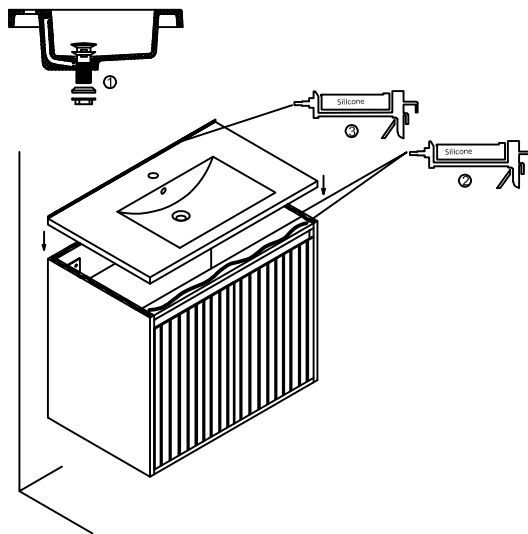

**WARNING:**  
 INSTALLATION METHOD OF FLOATING VANITY HAS BIG RELATION  
 WITH THE WALL STRUCTURE.

NOTE: when installing the hanging cleat  
 ,make sure the angle cut is facing the wall.

NOTE: :Use at least 4 wall anchors when  
 installing a 24" and 30" cabinet. Use at  
 least 6 wall anchors when installing a 36"  
 and 48" cabinet.

A=4 PCS

**HINGE/DOOR ADJUSTMENT (IF APPLICABLE)**