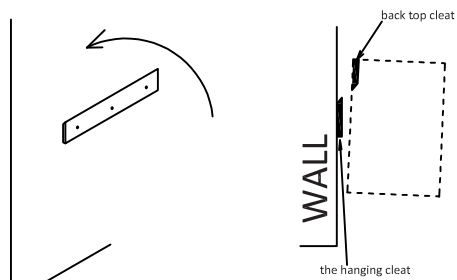

1pc

517\*274.5\*18mm  
517\*349.5\*18mm  
517\*424.5\*18mm

2pcs

556\*432\*18mm  
706\*432\*18mm  
856\*432\*18mm

2pcs

556\*120\*18mm  
706\*120\*18mm  
856\*120\*18mm

1pc

556\*38\*18mm  
706\*38\*18mm  
856\*38\*18mm

1pc

554\*120\*18mm  
704\*120\*18mm  
854\*120\*18mm

1pc

<p><b>A</b> <math>\Phi 8*33</math></p> <p>A1 A2</p> <p>17pcs</p>	<p><b>B</b> <math>\Phi 8*30</math></p> <p>10pcs</p>	<p><b>C</b> <math>\Phi 3.5*14</math></p> <p>56pcs</p>	<p><b>D</b></p> <p>4pcs</p>
<p><b>E</b></p> <p>4pcs</p>	<p><b>F</b></p> <p>F1 F2</p> <p>3pcs</p>	<p><b>G</b></p> <p>2pcs</p>	<p><b>H</b></p> <p>1pcs</p>
<p><b>I</b></p> <p>4pcs</p>	<p><b>J</b></p> <p>2pcs</p>	<p><b>K</b></p> <p>20pcs</p>	

**WARNING:**  
 INSTALLATION METHOD OF FLOATING VANITY HAS BIG RELATION  
 WITH THE WALL STRUCTURE.

NOTE: when installing the hanging cleat  
 ,make sure the angle cut is facing the wall.

NOTE: :Use at least 4 wall anchors when  
 installing a 24" and 30" cabinet. Use at  
 least 6 wall anchors when installing a 36"  
 and 48" cabinet.