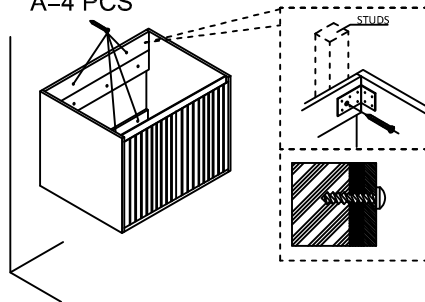

**WARNING:**  
 INSTALLATION METHOD OF FLOATING VANITY HAS BIG RELATION  
 WITH THE WALL STRUCTURE.

NOTE: when installing the hanging cleat  
 ,make sure the angle cut is facing the wall.

NOTE: :Use at least 4 wall anchors when  
 installing a 24" and 30" cabinet. Use at  
 least 6 wall anchors when installing a 36"  
 and 48" cabinet.

A=4 PCS

**HINGE/DOOR ADJUSTMENT (IF APPLICABLE)**