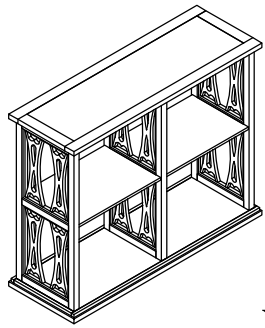

ASSEMBLY INSTRUCTION

MH
MADE4HOME

① x20
(Bolt M6x40)

② x20
(Washer 6)

① A x1

① B x1

② C x2

③ x1

① D x1

② E x2

ASSEMBLY INSTRUCTION

x1

Step 1

Step 2

ASSEMBLY INSTRUCTION

x1