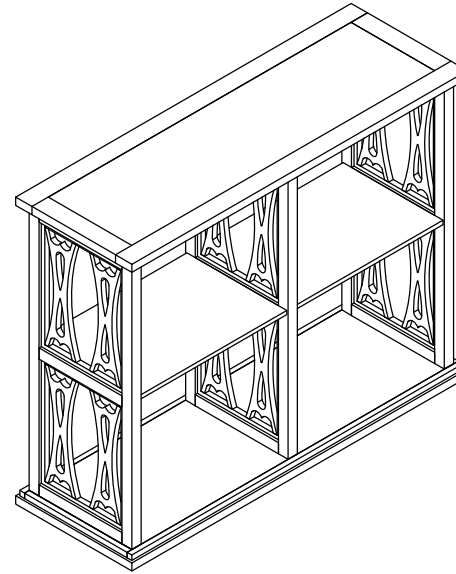

ASSEMBLY INSTRUCTION

MH
MADE4HOME

① x20
(Bolt M6x40)

② x20
(Washer 6)

① A x1

① B x1

② C x2

③ x1

① D x1

② E x2

ASSEMBLY INSTRUCTION

x1

Step 1

Step 2

ASSEMBLY INSTRUCTION

x1