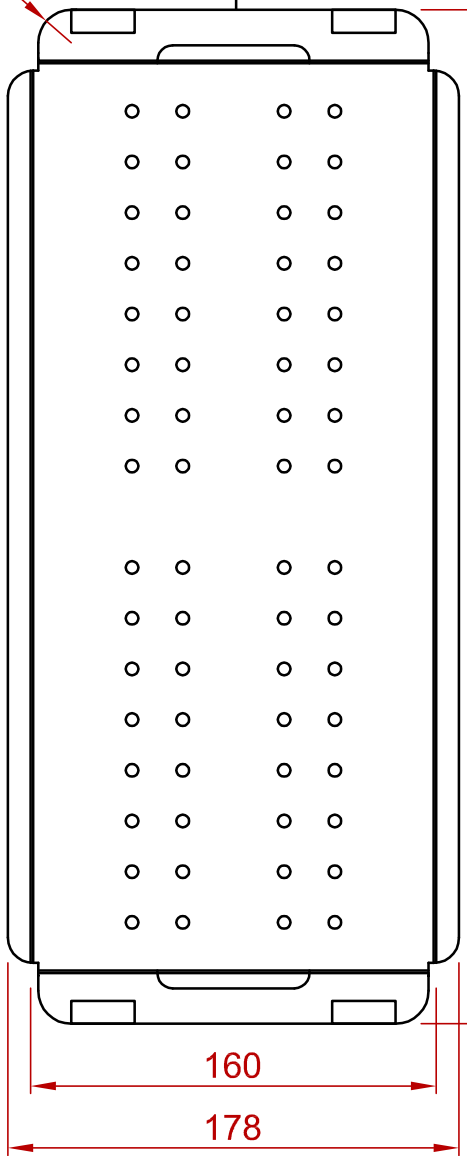

R13

AX1508

System Sync Colander

(check compatibility list for suitable models)

(c) abode home products ltd
www.abode.eu

our policy is to continually
improve and develop products,
and accordingly we reserve the
right to amend specifications
without prior notice