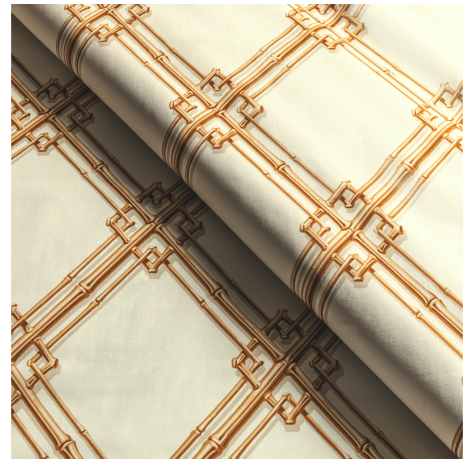

Le Bambou Print - Gold

SKU: 8020127.4.0

SKU: **8020127.4.0**

Repeat UOM: **in in (0 cm)**

Horizontal Repeat: **11.5 in (29.21 cm)**

Type: **Print**

End Use: **Multipurpose**

Performance ACT Symbols: 

Width: **54 in (137.16 cm)**

Vertical Repeat: **9 in (22.86 cm)**

Brand: **Brunschwig & Fils**

Railroaded: **No**

Composition: **Cotton - 100%**