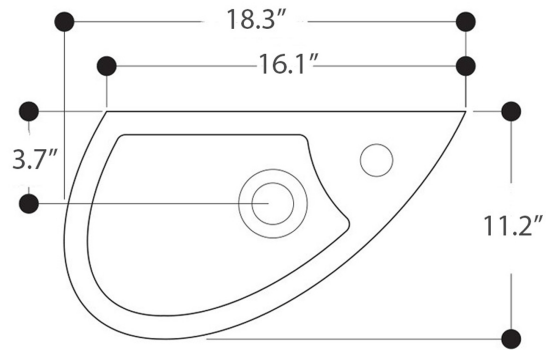

### SKU# | Options:

- Giga WSB5601F | Glossy White

\* WS Bath Collections reserves the right to revise dimensions or information on this sheet without notice

<b>Collection  </b> Whitestone	<b>Model  </b> Giga WSB5601F	Dimensions Metric <i>1 inch = 2.54 cm</i> <i>1 inch = 25.4 mm</i>	 1051 Lea Drive - Collegeville, PA 19426 Tel. 215 513 9400 - Fax 610 831 0215 <a href="http://www.ws bathcollections.com">www.ws bathcollections.com</a> - <a href="mailto:info@ws bathcollections.com">info@ws bathcollections.com</a>
-----------------------------------	---------------------------------	---	---

Collection  
Whitestone

Model |  
Giga WSB5601F

Dimensions Metric  
1 inch = 2.54 cm  
1 inch = 25.4 mm

**WS** BATH  
COLLECTIONS

1051 Lea Drive - Collegeville, PA 19426  
Tel. 215 513 9400 - Fax 610 831 0215  
[www.ws bathcollections.com](http://www.ws bathcollections.com) - [info@ws bathcollections.com](mailto:info@ws bathcollections.com)