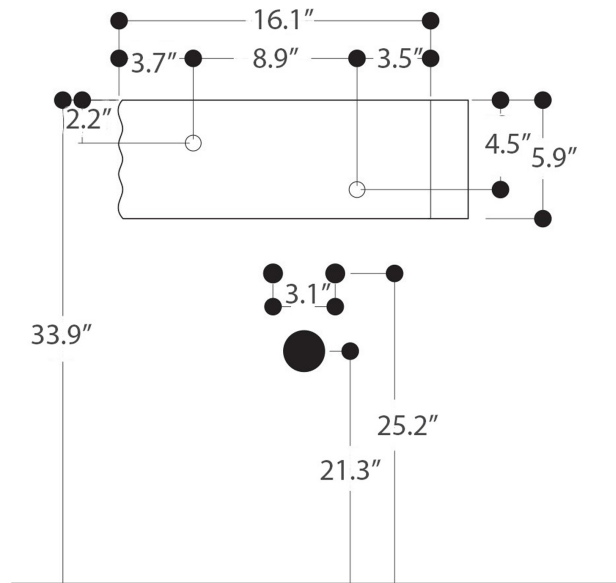

### SKU# | Options:

- Giga WSB5601F | Glossy White

\* WS Bath Collections reserves the right to revise dimensions or information on this sheet without notice

<b>Collection  </b> Whitestone	<b>Model  </b> Giga WSB5601F	Dimensions Metric <i>1 inch = 2.54 cm</i> <i>1 inch = 25.4 mm</i>	 1051 Lea Drive - Collegeville, PA 19426 Tel. 215 513 9400 - Fax 610 831 0215 <a href="http://www.ws bathcollections.com">www.ws bathcollections.com</a> - <a href="mailto:info@ws bathcollections.com">info@ws bathcollections.com</a>
-----------------------------------	---------------------------------	---	---

Collection  
Whitestone

Model |  
Giga WSB5601F

Dimensions Metric  
1 inch = 2.54 cm  
1 inch = 25.4 mm

**WS** BATH  
COLLECTIONS

1051 Lea Drive - Collegeville, PA 19426  
Tel. 215 513 9400 - Fax 610 831 0215  
[www.ws bathcollections.com](http://www.ws bathcollections.com) - [info@ws bathcollections.com](mailto:info@ws bathcollections.com)

### Vessel/ countertop installation

Bolts

Silicone (optional)

Collection  
Giga

Model |  
Giga WSB5601F

Dimensions Metric  
*1 inch = 2.54 cm*  
*1 inch = 25.4 mm*

WS<sup>®</sup>  
BATH  
COLLECTIONS

1051 Lea Drive - Collegeville, PA 19426  
Tel. 215 513 9400 - Fax 610 831 0215  
[www.ws bathcollections.com](http://www.ws bathcollections.com) - [info@ws bathcollections.com](mailto:info@ws bathcollections.com)