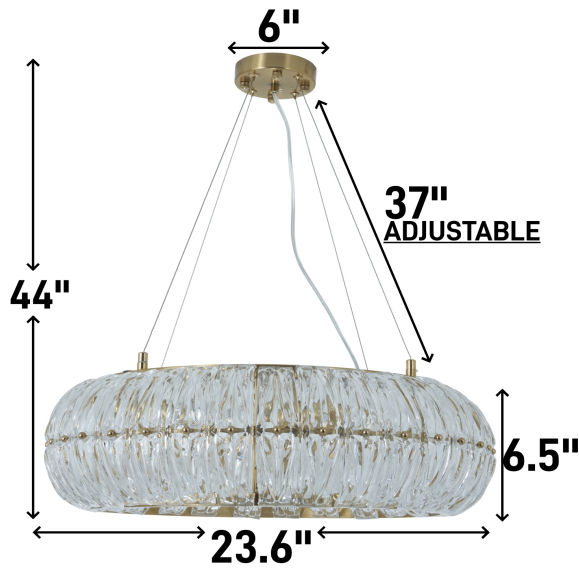

PRODUCT DIMENSIONS

110V

Height adjustment

MAX 60W

Clear/Highly
Translucent

Easy To Instal