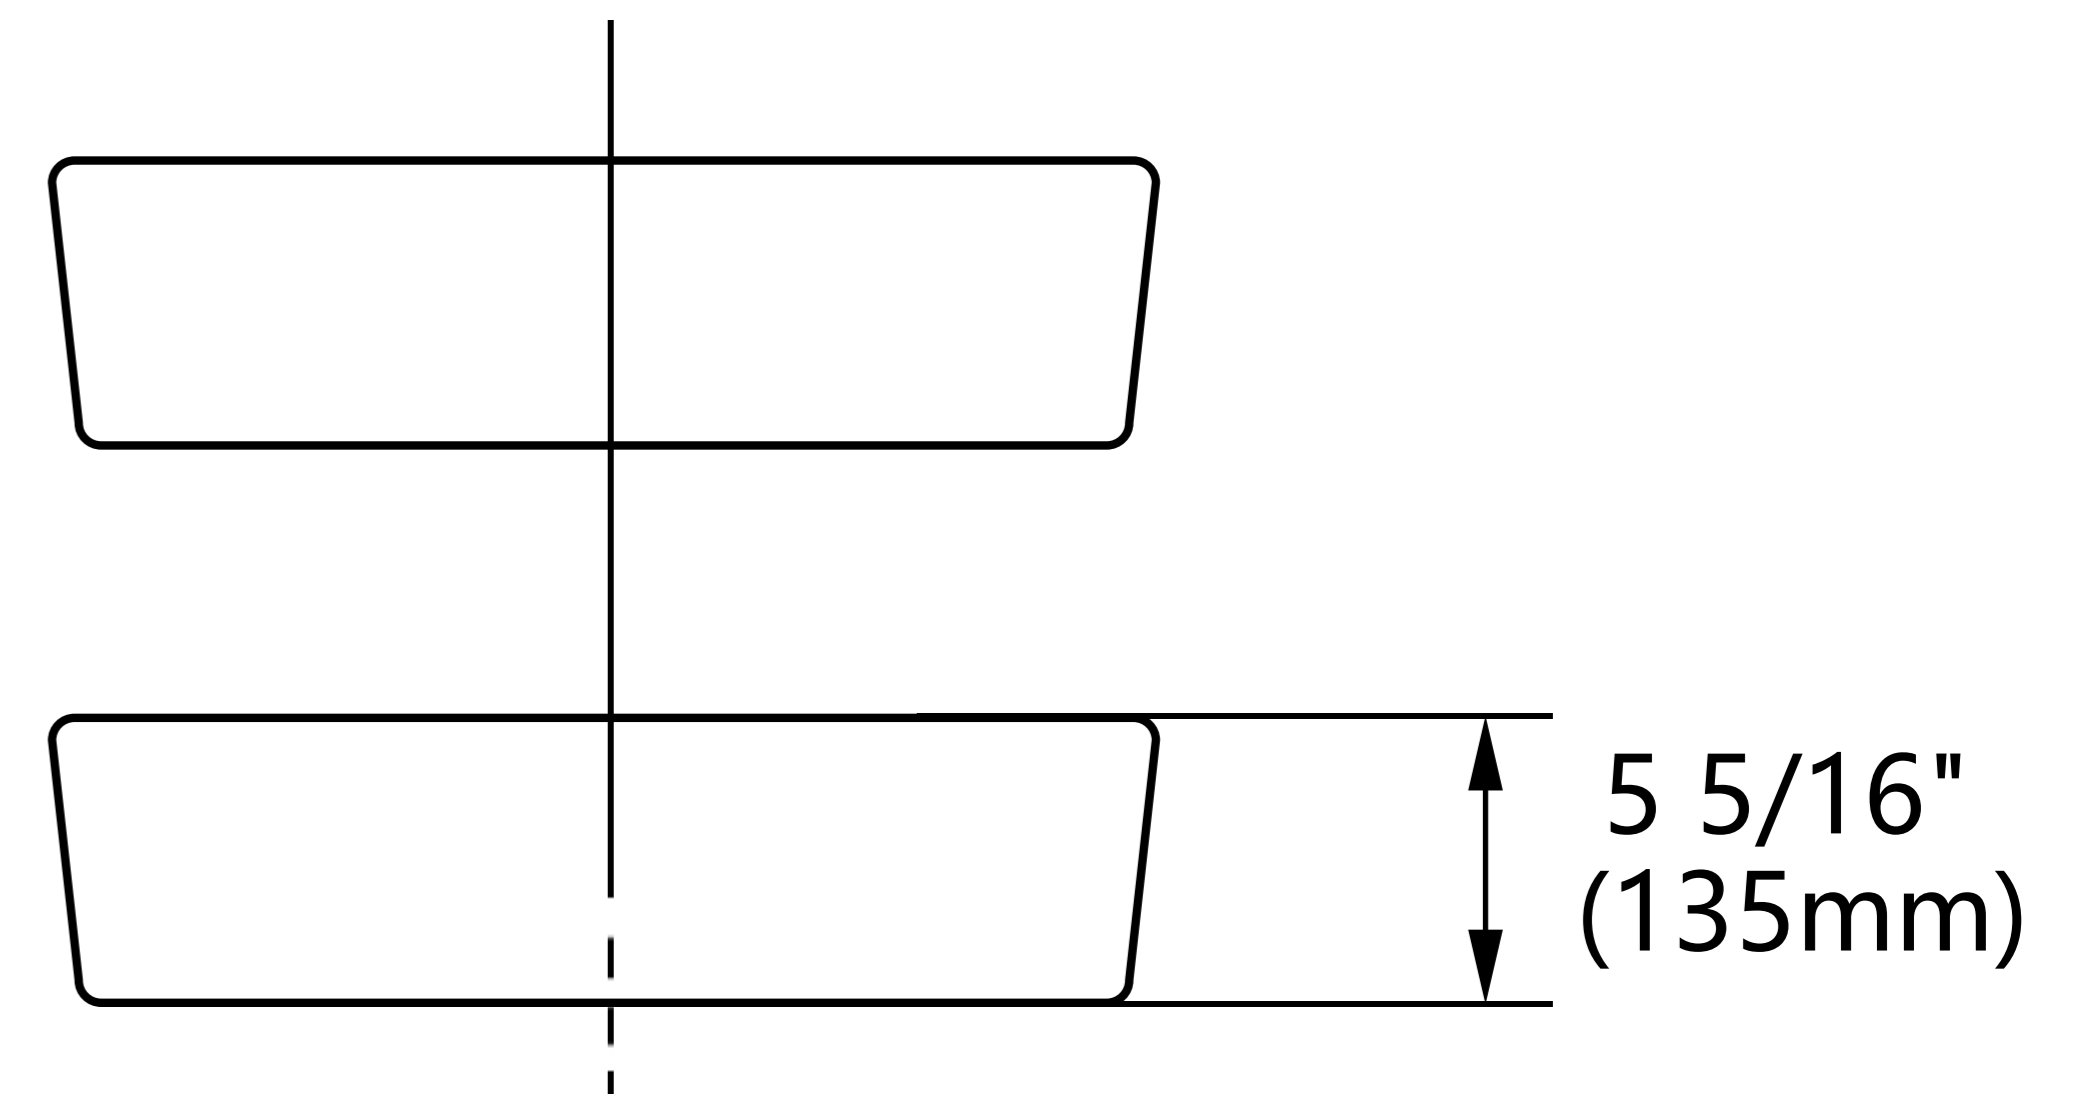

DeerValley®

Top View:

Side View:

DV-1V031

Note: Each sink is handmade and may have slight variations in dimensions due to the firing process.

Please refer to the actual sink and template for the most accurate dimensions.