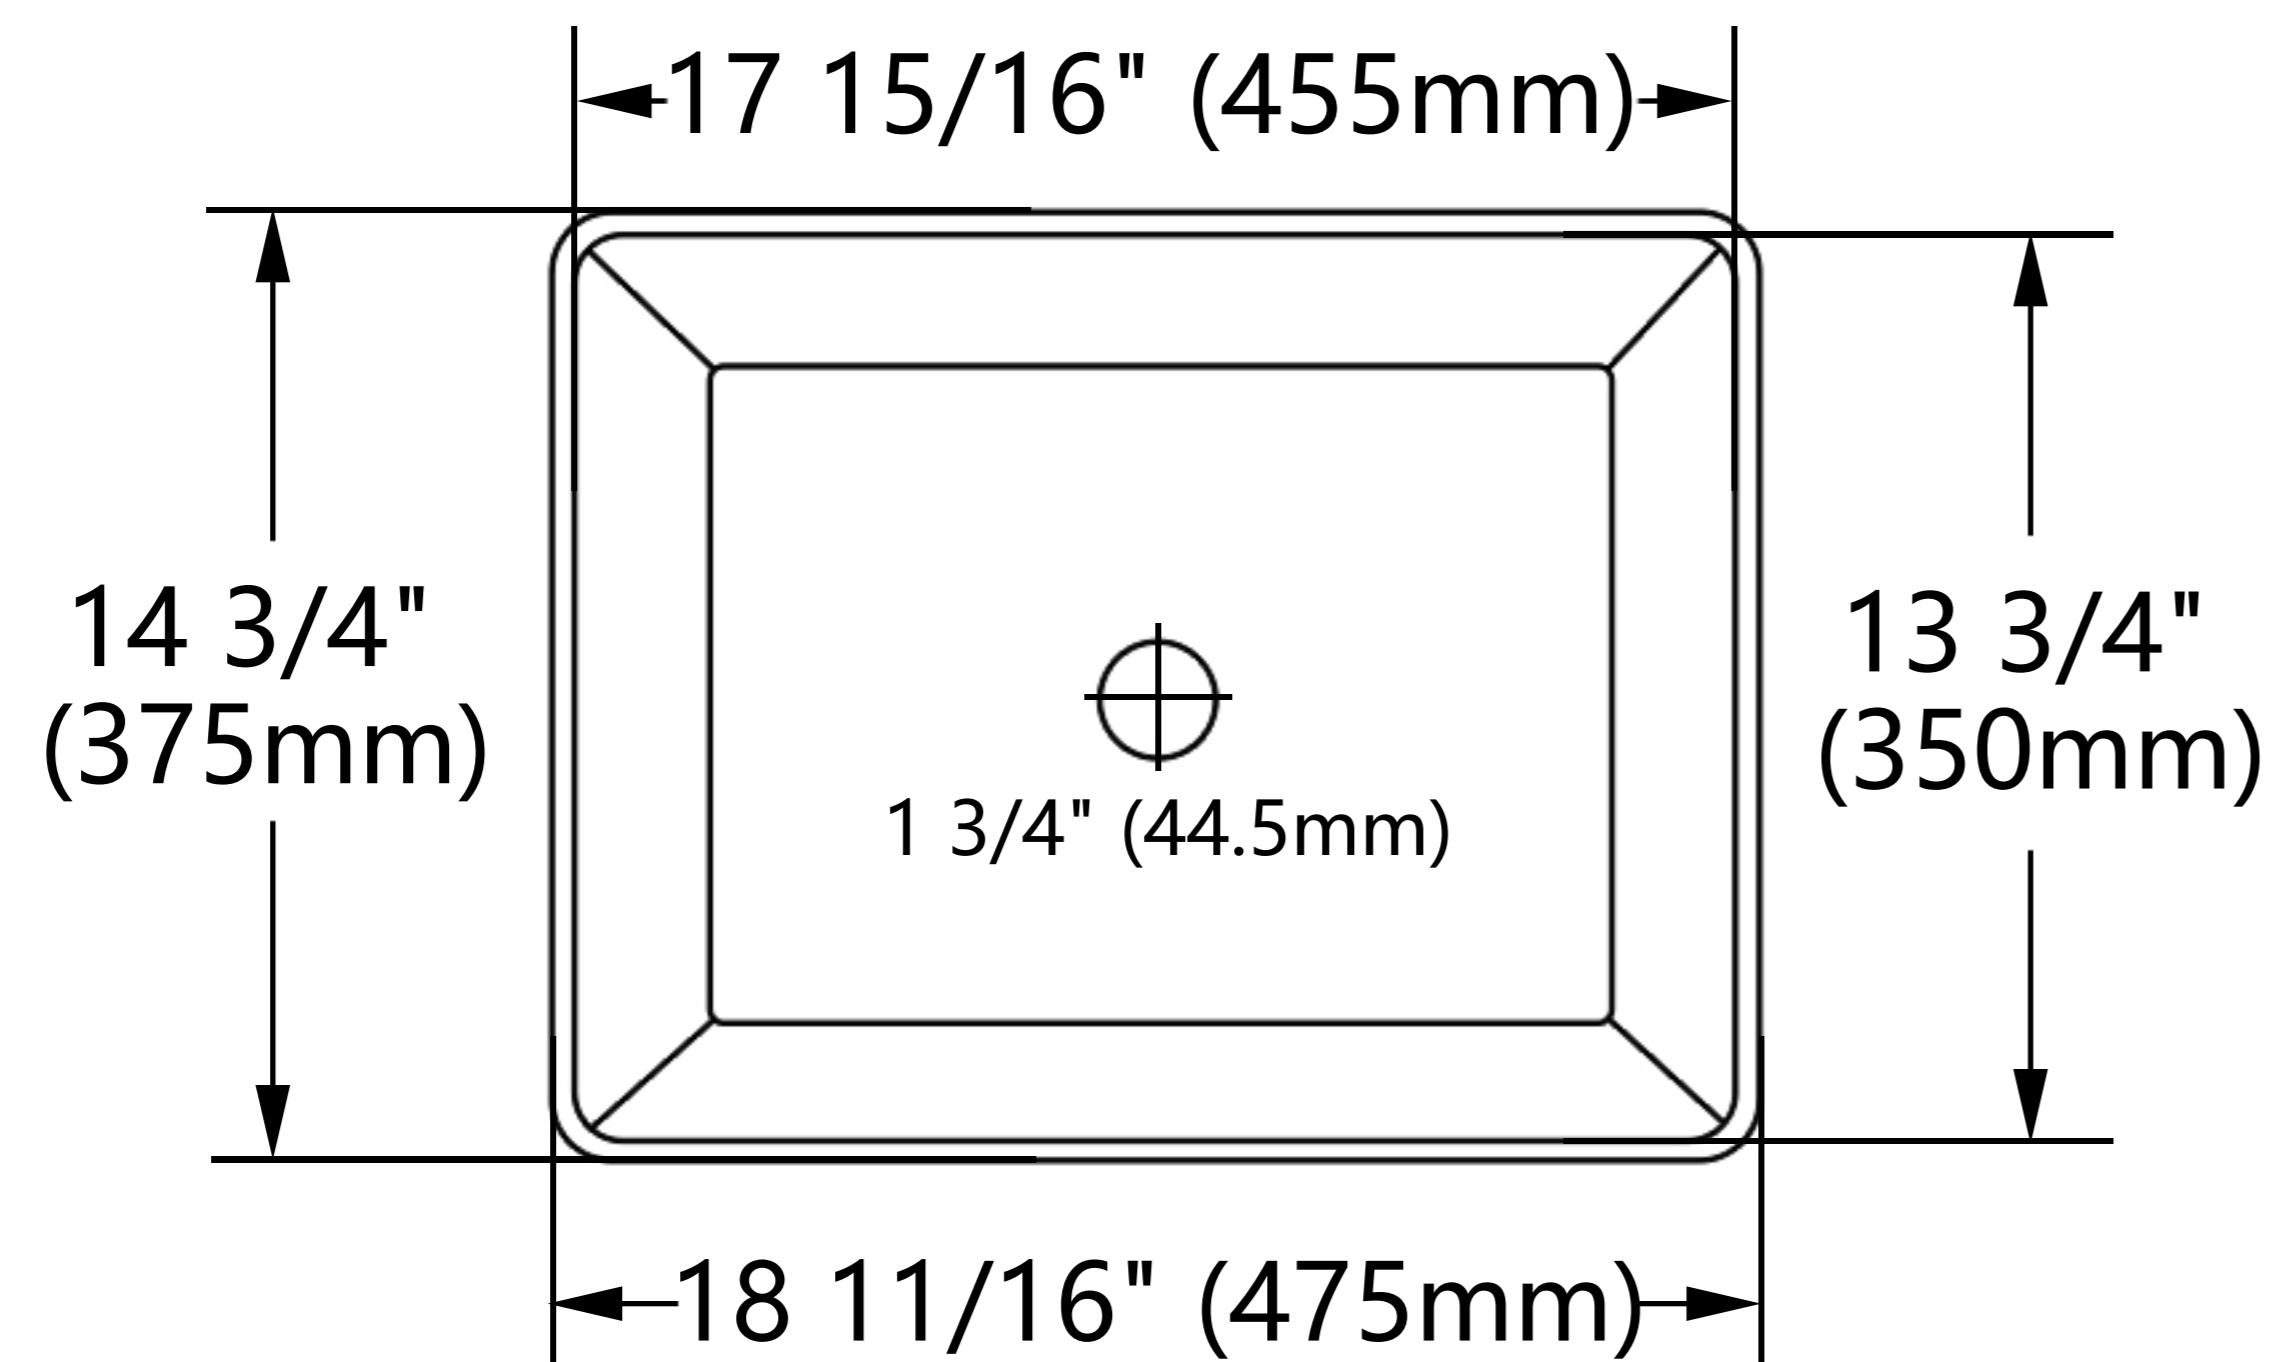

DeerValley®

Top View:

Side View:

DV-1V031

Note: Each sink is handmade and may have slight variations in dimensions due to the firing process.

Please refer to the actual sink and template for the most accurate dimensions.