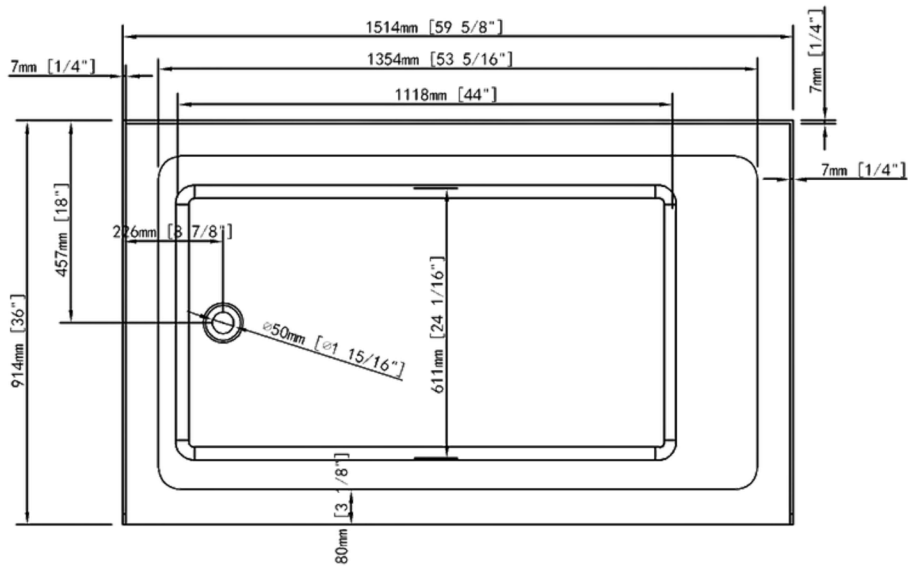

LUXE-L

60" X 36" Rectangular 3-Wall Alcove Bathtub
GLOSSY WHITE

CONDRIIS

For bulk purchase or check out other models
please contact:

Info@condrisbath.com