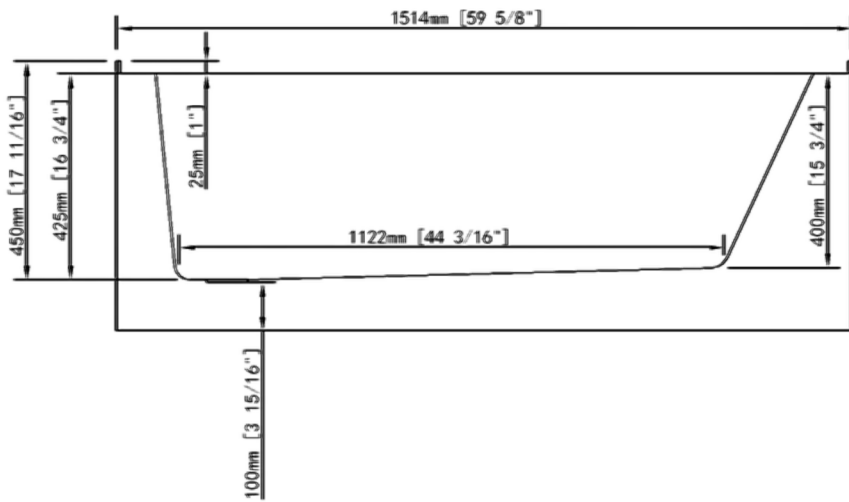

LUXE-L

60" X 36" Rectangular 3-Wall Alcove Bathtub
GLOSSY WHITE

CONDRIIS

For bulk purchase or check out other models
please contact:

Info@condrisbath.com