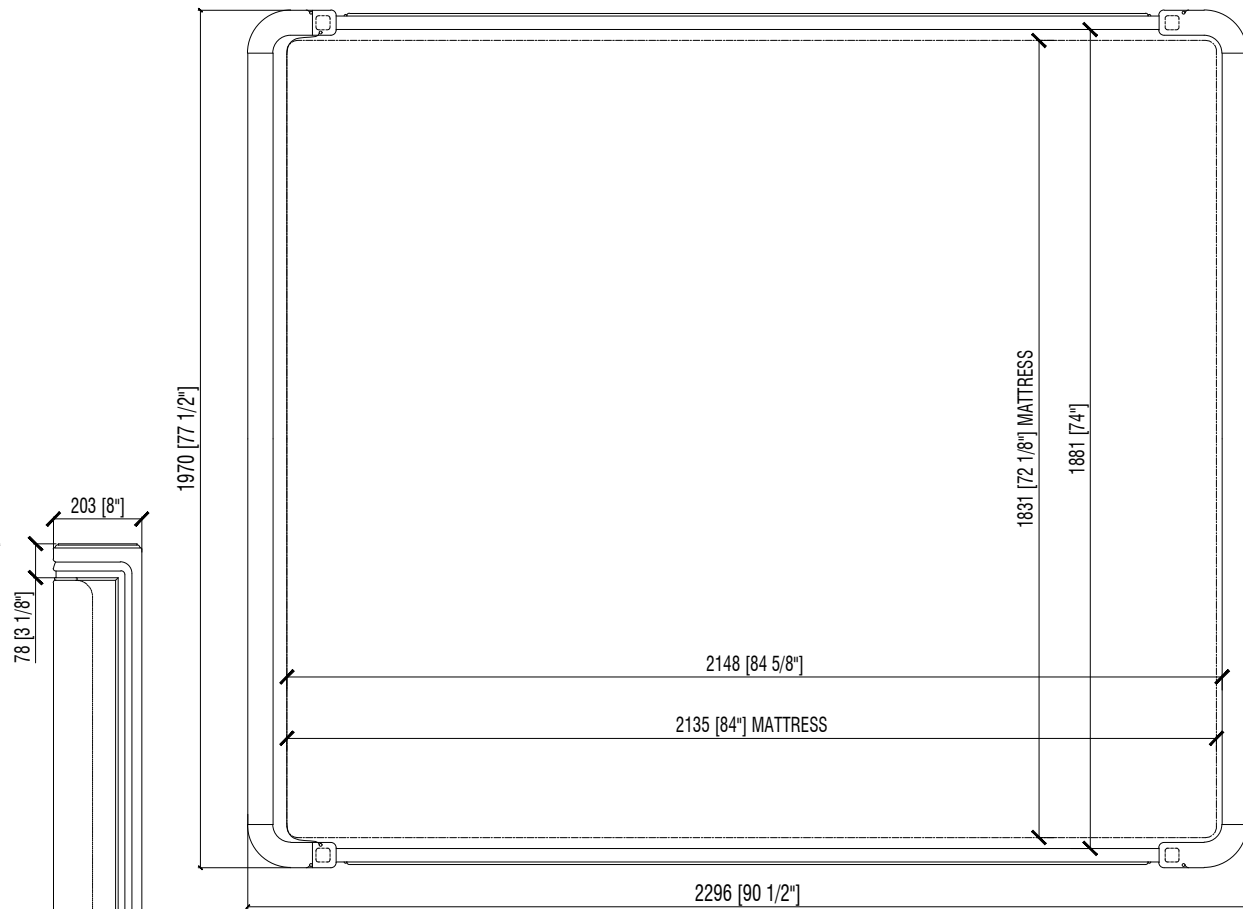

SC84009
77 1/2" x 90 3/8" x 64"H

HALF FRONT (FOOTBOARD)

HALF FRONT (HEADBOARD)

PLAN VIEW

SIDE VIEW