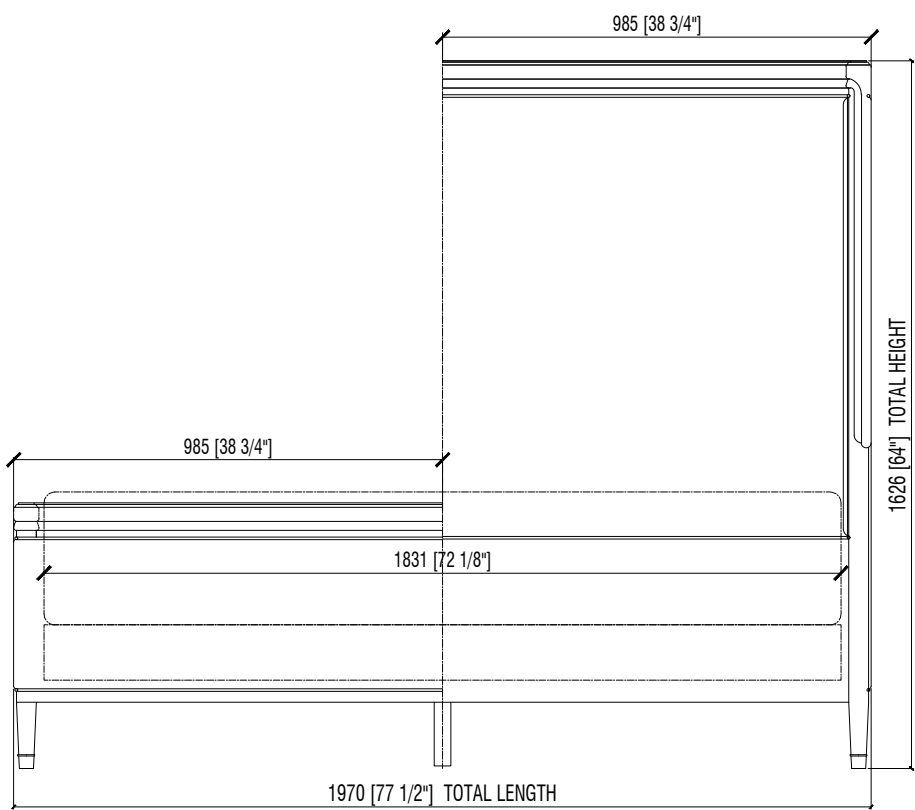

SC84009
77 1/2" x 90 3/8" x 64"H

HALF FRONT (FOOTBOARD)

HALF FRONT (HEADBOARD)

PLAN VIEW

SIDE VIEW