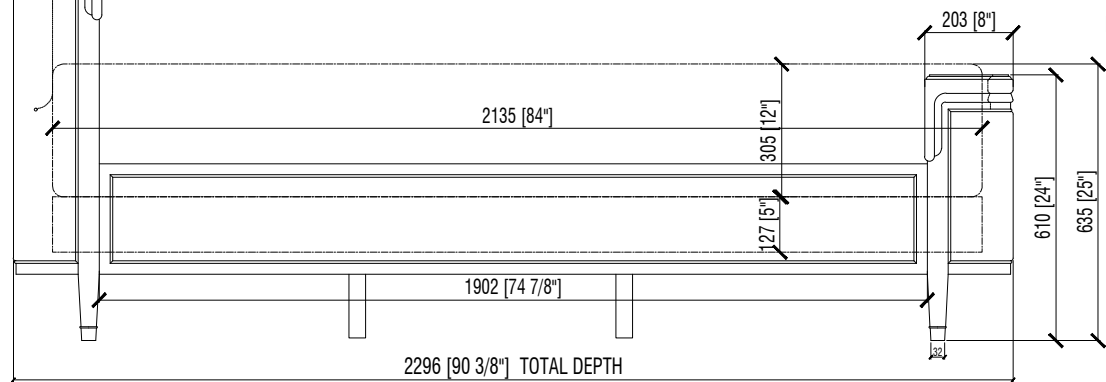

SC84009
77 1/2" x 90 3/8" x 64"H

HALF FRONT (FOOTBOARD)

HALF FRONT (HEADBOARD)

PLAN VIEW

SIDE VIEW