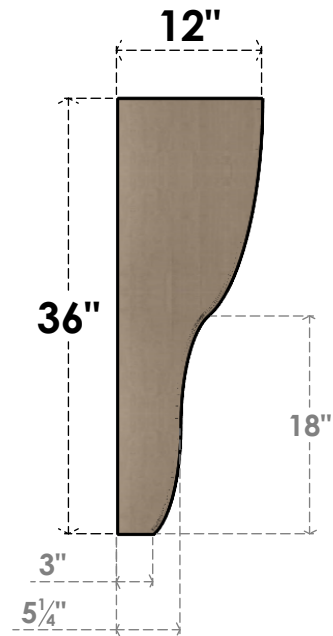

# ITEM NUMBER: CORU06X12X36GRNRCPR

6"W X 12"D X 36"H SERIES 2 THIN GREENSBORO ROUGH CEDAR  
TIMBERTHANE FAUX WOOD CORBEL, PRIMED

**SIDE PROFILE**

**FRONT PROFILE**

**ISOMETRIC**

EKENA MILLWORK  
2300 WEST MAIN ST.  
CLARKSVILLE, TX 75426  
TOLL FREE: 866-607-0453  
WWW.EKENAMILLWORK.COM

NOTES

1. INSTALLATION TO BE COMPLETED IN ACCORDANCE WITH MANUFACTURER'S SPECIFICATIONS.
2. DRAWING MAY NOT BE TO SCALE
3. THIS DRAWING IS INTENDED FOR DESIGN AND PLANNING PURPOSES ONLY.
4. ALL INFORMATION CONTAINED HEREIN WAS CURRENT AT THE TIME OF DEVELOPMENT BUT MUST BE REVIEWED AND APPROVED BY THE PRODUCT MANUFACTURER TO BE CONSIDERED ACCURATE.
5. TIMBERTHANE ARCHITECTURAL PRODUCTS ARE MADE FROM HIGH DENSITY URETHANE AND COME FACTORY PRIMED