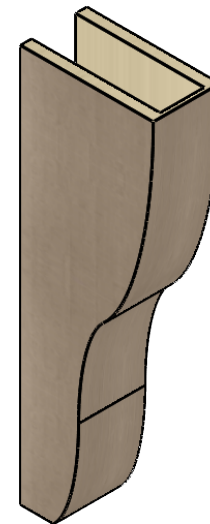

# ITEM NUMBER: CORU06X12X36GRNRCPR

6"W X 12"D X 36"H SERIES 2 THIN GREENSBORO ROUGH CEDAR  
TIMBERTHANE FAUX WOOD CORBEL, PRIMED

**SIDE PROFILE**

**FRONT PROFILE**

**ISOMETRIC**

EKENA MILLWORK  
2300 WEST MAIN ST.  
CLARKSVILLE, TX 75426  
TOLL FREE: 866-607-0453  
WWW.EKENAMILLWORK.COM

NOTES

1. INSTALLATION TO BE COMPLETED IN ACCORDANCE WITH MANUFACTURER'S SPECIFICATIONS.
2. DRAWING MAY NOT BE TO SCALE
3. THIS DRAWING IS INTENDED FOR DESIGN AND PLANNING PURPOSES ONLY.
4. ALL INFORMATION CONTAINED HEREIN WAS CURRENT AT THE TIME OF DEVELOPMENT BUT MUST BE REVIEWED AND APPROVED BY THE PRODUCT MANUFACTURER TO BE CONSIDERED ACCURATE.
5. TIMBERTHANE ARCHITECTURAL PRODUCTS ARE MADE FROM HIGH DENSITY URETHANE AND COME FACTORY PRIMED