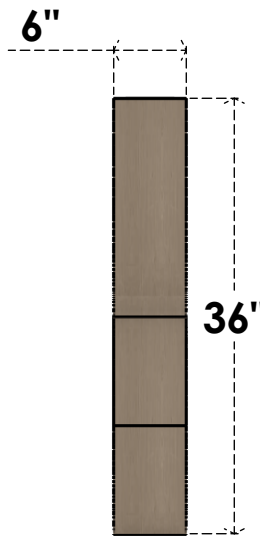

# ITEM NUMBER: CORU06X12X36GRNRCPR

6"W X 12"D X 36"H SERIES 2 THIN GREENSBORO ROUGH CEDAR  
TIMBERTHANE FAUX WOOD CORBEL, PRIMED

**SIDE PROFILE**

**FRONT PROFILE**

**ISOMETRIC**

EKENA MILLWORK  
2300 WEST MAIN ST.  
CLARKSVILLE, TX 75426  
TOLL FREE: 866-607-0453  
WWW.EKENAMILLWORK.COM

NOTES

1. INSTALLATION TO BE COMPLETED IN ACCORDANCE WITH MANUFACTURER'S SPECIFICATIONS.
2. DRAWING MAY NOT BE TO SCALE
3. THIS DRAWING IS INTENDED FOR DESIGN AND PLANNING PURPOSES ONLY.
4. ALL INFORMATION CONTAINED HEREIN WAS CURRENT AT THE TIME OF DEVELOPMENT BUT MUST BE REVIEWED AND APPROVED BY THE PRODUCT MANUFACTURER TO BE CONSIDERED ACCURATE.
5. TIMBERTHANE ARCHITECTURAL PRODUCTS ARE MADE FROM HIGH DENSITY URETHANE AND COME FACTORY PRIMED