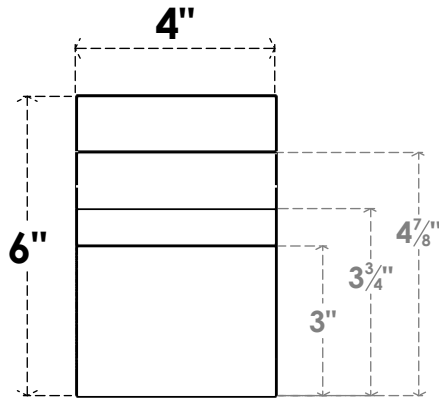

ITEM NUMBER: RFTURO040X06000X32000X006MON00RCPR

4"W X 6"H X 32"L TIMBERTHANE ROUGH CEDAR MONTEREY FAUX WOOD OPEN RAFTER TAIL, 6" L END, PRIMED TAN

SIDE PROFILE

FRONT PROFILE

ISOMETRIC

GENERATED DATE : 03/02/2023