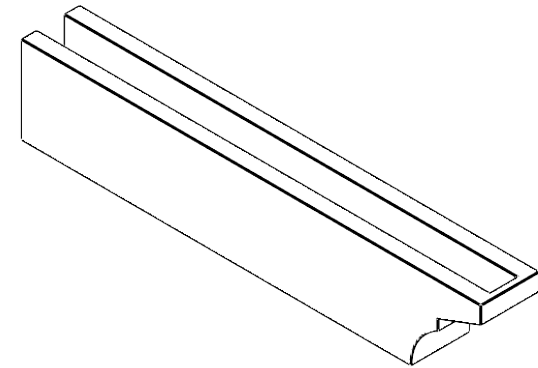

ITEM NUMBER: RFTURO040X06000X32000X006MON00RCPR

4"W X 6"H X 32"L TIMBERTHANE ROUGH CEDAR MONTEREY FAUX WOOD OPEN RAFTER TAIL, 6" L END, PRIMED TAN

SIDE PROFILE

FRONT PROFILE

ISOMETRIC

GENERATED DATE : 03/02/2023

EKENA MILLWORK
2300 WEST MAIN ST.
CLARKSVILLE, TX 75426
TOLL FREE: 866-607-0453
WWW.EKENAMILLWORK.COM

NOTES

1. INSTALLATION TO BE COMPLETED IN ACCORDANCE WITH MANUFACTURER'S SPECIFICATIONS.
2. DRAWING MAY NOT BE TO SCALE
3. THIS DRAWING IS INTENDED FOR DESIGN AND PLANNING PURPOSES ONLY.
4. ALL INFORMATION CONTAINED HEREIN WAS CURRENT AT THE TIME OF DEVELOPMENT BUT MUST BE REVIEWED AND APPROVED BY THE PRODUCT MANUFACTURER TO BE CONSIDERED ACCURATE.
5. TIMBERTHANE ARCHITECTURAL PRODUCTS ARE MADE FROM HIGH DENSITY URETHANE AND COME FACTORY PRIMED