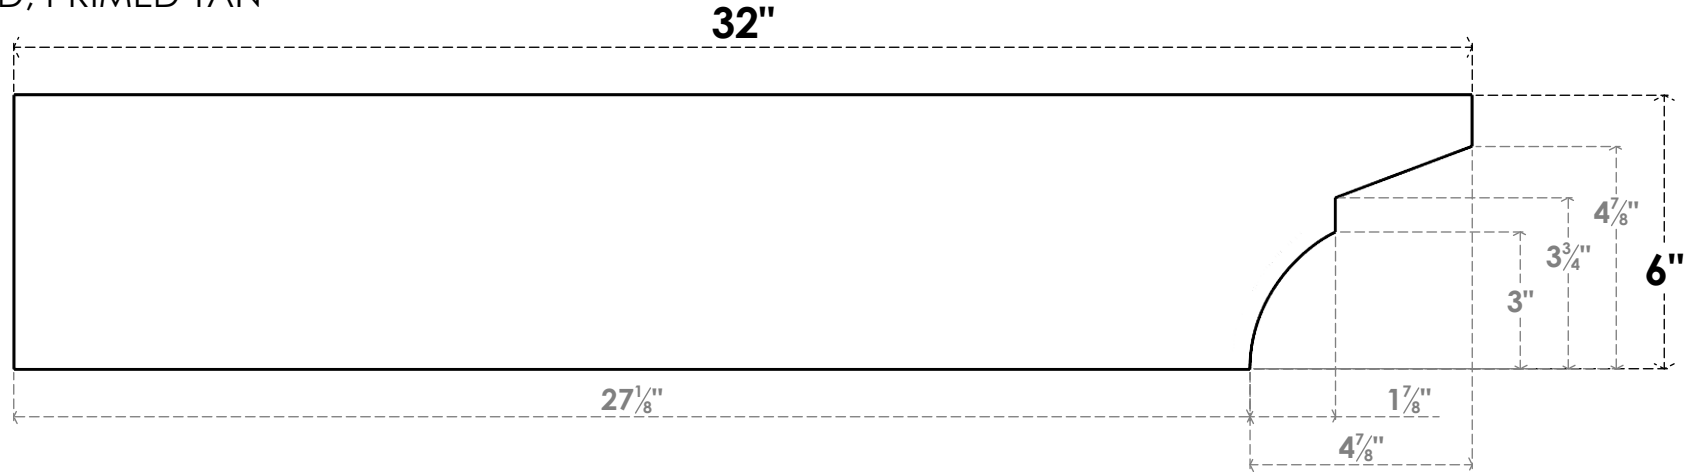

ITEM NUMBER: RFTURO040X06000X32000X006MON00RCPR

4"W X 6"H X 32"L TIMBERTHANE ROUGH CEDAR MONTEREY FAUX WOOD OPEN RAFTER TAIL, 6" L END, PRIMED TAN

SIDE PROFILE

FRONT PROFILE

ISOMETRIC

GENERATED DATE : 03/02/2023