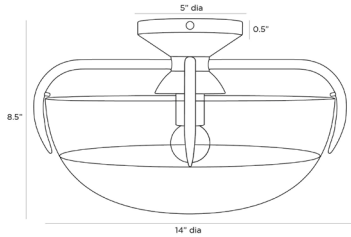

ARTERIOS

CORONA FLUSH MOUNT

BARRY DIXON

GDDFC01

H: 8.5 IN, Dia: 14.00 IN

Gold Ombre Glass

Contract Suitable As Is

Contemporary glam with organic sensibilities...this small antique brass flush mount casts a large shadow and light effect on the ceiling due to the gold ombre glass. Perfect for powder rooms and hallways, or use in an asymmetric cluster over tables and counters. Finish will vary.

APPEARANCE

Material	Glass, Steel
Finish	Antique Brass
Top Coat/Sealant	false

DIMENSIONS

Canopy	H: 0.5 IN, Dia: 5.00 IN
--------	-------------------------

WIRING

Rating	Damp
Cord	0.5 FT, Black/White, SVT
Socket	1, Type A - E26
Maximum Watt	60
Voltage	110-120 V

CERTIFICATIONS

Certifications	Mexico Australia, European Union, United Arab Emirates, United States, Canada
----------------	--

COMPLIANCY

UL/ETL	Yes
CB	Yes
RoHS	true

SHIPPING

Product Weight	5 LBS
Gross Weight 1	8 LBS
Gross Weight 2	0 LBS
Shipping Box 1	H: 16.3 IN, L: 16.3 IN, W: 15.36 IN
Shipping Box 2	H: 0 IN, L: 0 IN, W: 0 IN