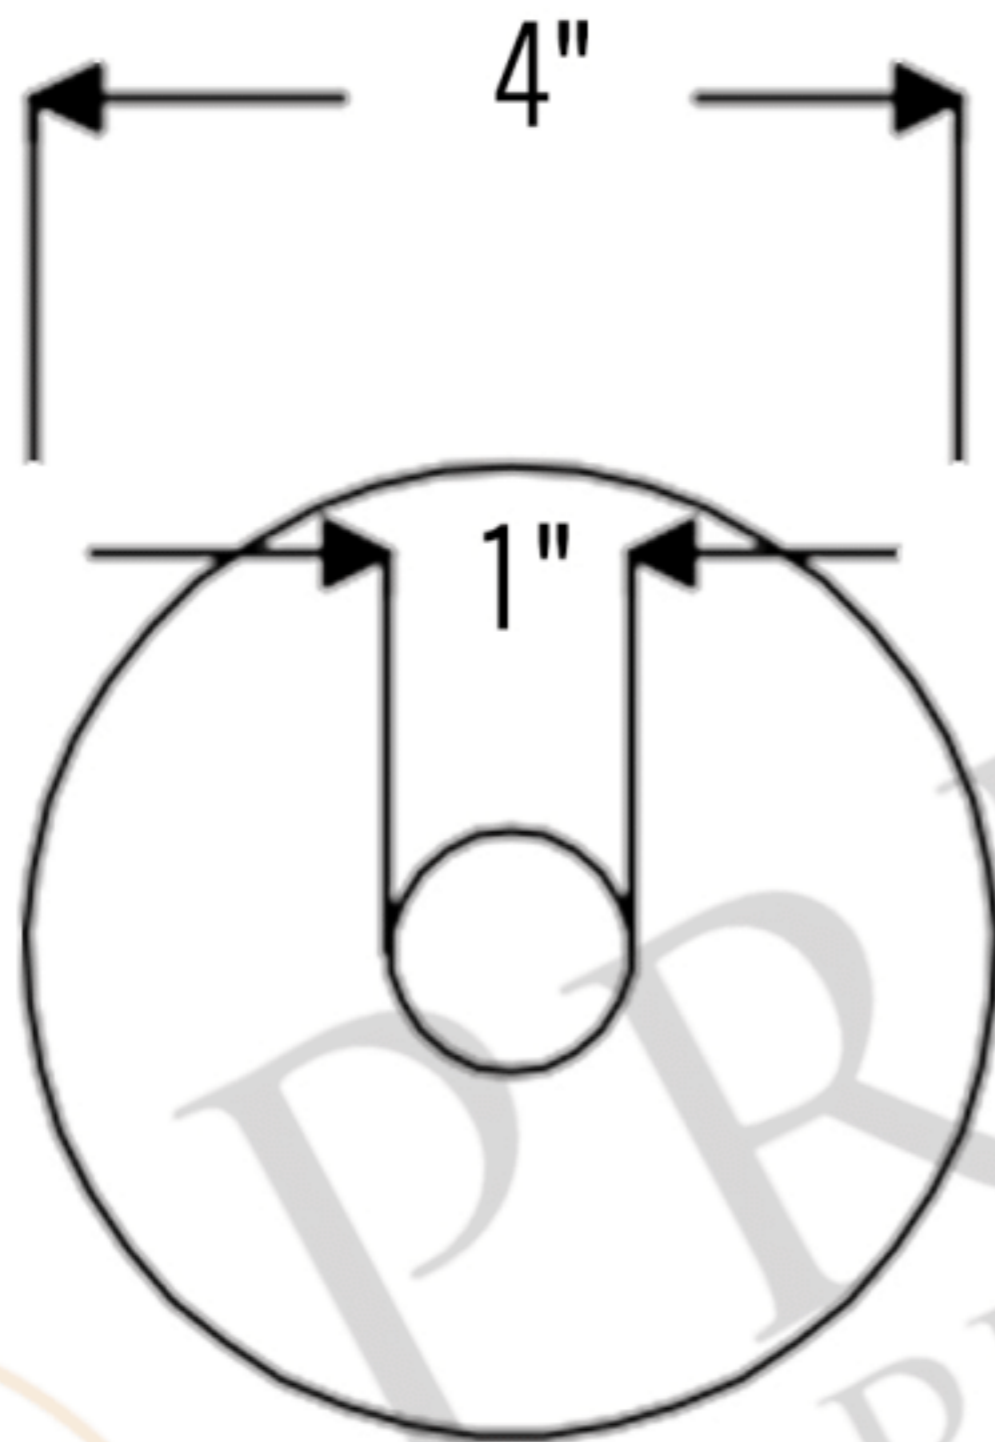

PREMIER
COPPER PRODUCTS

MODEL NUMBER: SH-L700DB

- * Description: Hand Hammered Copper 4" Round Cylinder Pendant Light Shade
- * Copper Shade Only
- * Canopy Kit NOT Included
- * Pendant Type: Down Lighting
- * Outer Dimension: 4" x 7"
- * Socket Hole Dimension: 1"
- * Finish: Oil Rubbed Bronze
- * Material Gauge: 18