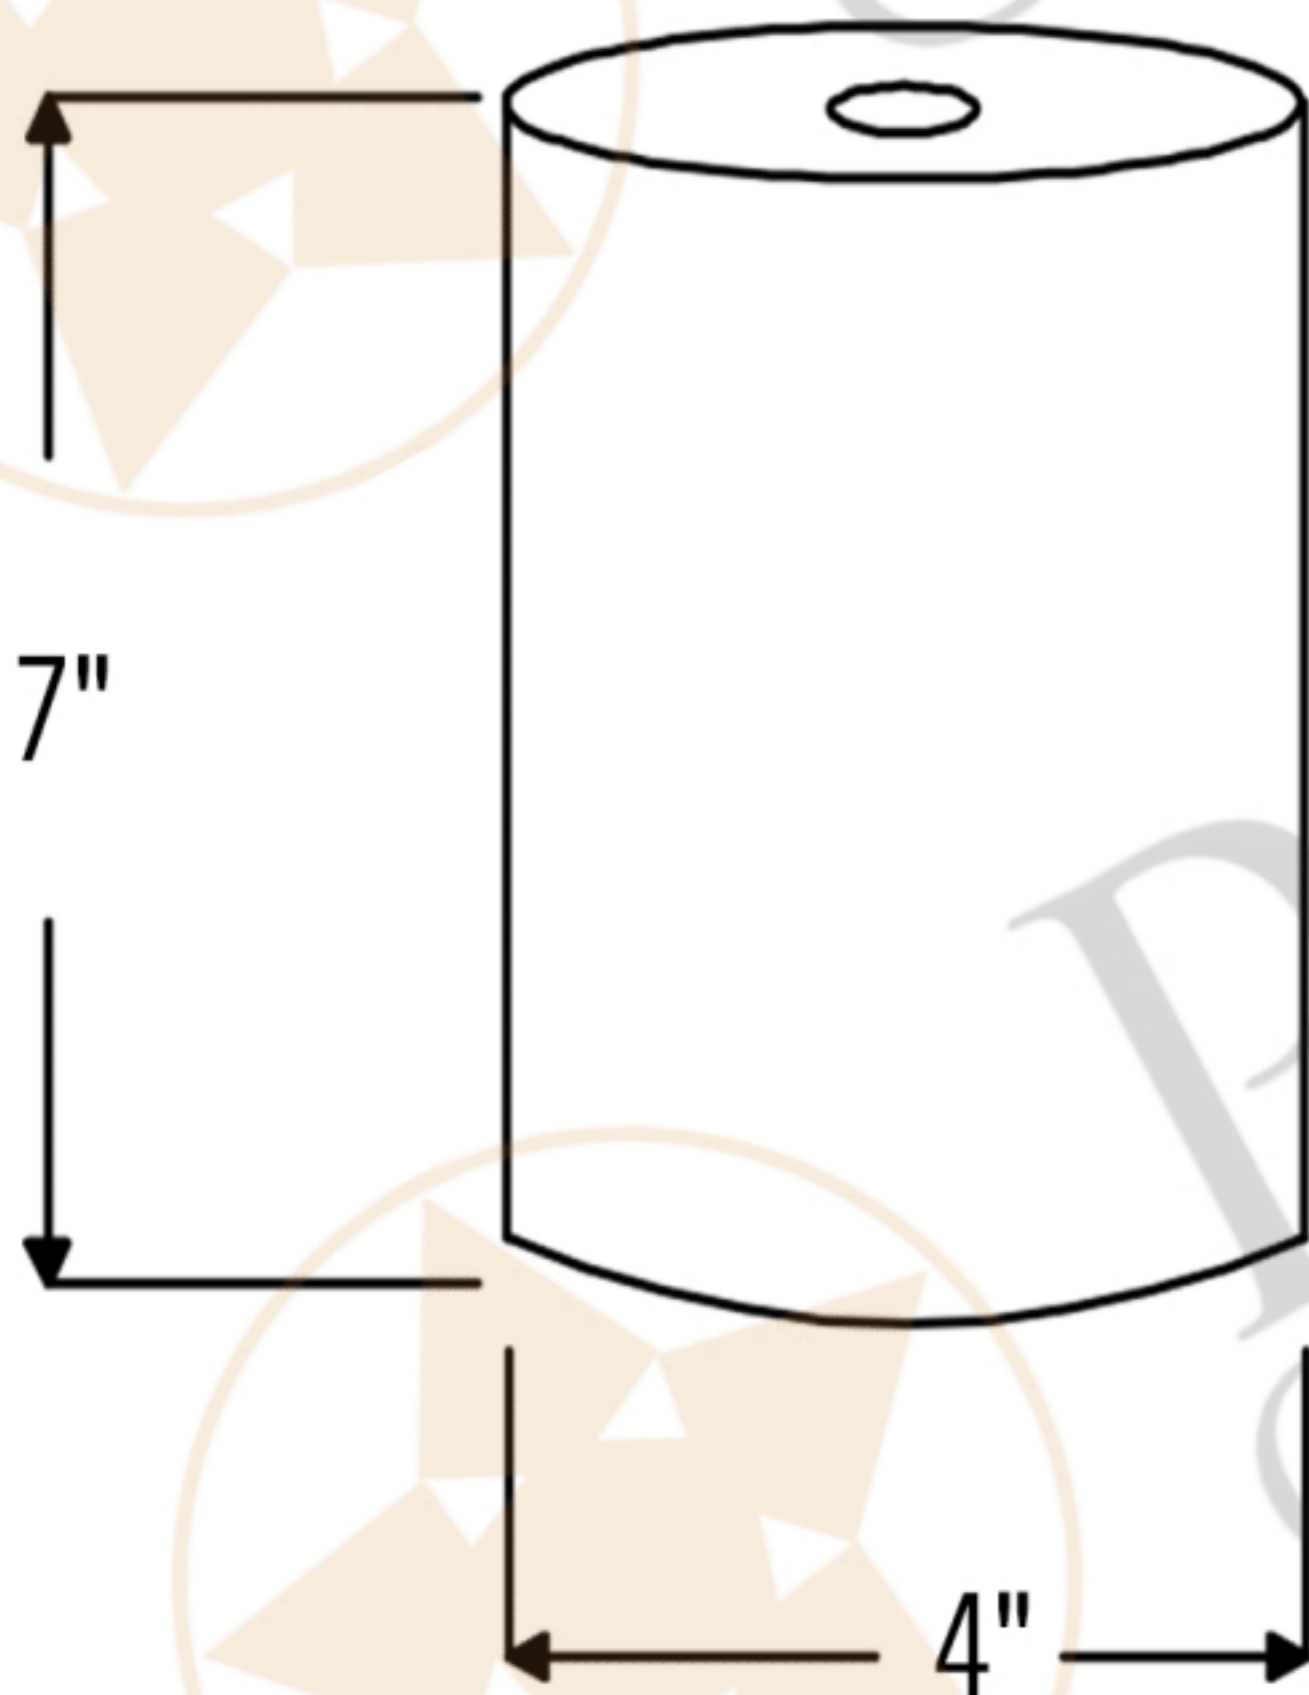

PREMIER
COPPER PRODUCTS

MODEL NUMBER: SH-L700DB

- * Description: Hand Hammered Copper 4" Round Cylinder Pendant Light Shade
- * Copper Shade Only
- * Canopy Kit NOT Included
- * Pendant Type: Down Lighting
- * Outer Dimension: 4" x 7"
- * Socket Hole Dimension: 1"
- * Finish: Oil Rubbed Bronze
- * Material Gauge: 18