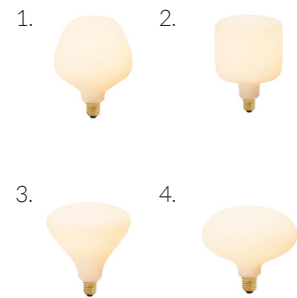

SKU: GRAP-PD-01-US

tala®

Anodised aluminium pendant, fitted with a braided 3 metre black kink free cord that's easily adjusted by hand. Complete with ceiling rose as standard.

FIXTURE

Type: Pendant
Materials: Anodised aluminium
Finish: Anodised
Ceiling rose dimensions: 1.57in x 2.56in
Lampholder: E26
Weight: 0.675 lbs
Warranty: 1 year
Input Voltage: 110-120V
Cord: 3 metre cord, Black fabric covered silicone
Luminaire: Class I
Wattage: Max 60 W

Dimmable: Yes

2.56 in

1.57 in

BEST PAIRED WITH

1. Enno / Noma / Oblo / Oval

OUTER CARTON

Pc/ Ctn: 9
Gross weight: 11.9 lbs
Length: 15.0in
Width: 15.0in
Height: 8.3in

EAN US: 5060400150571