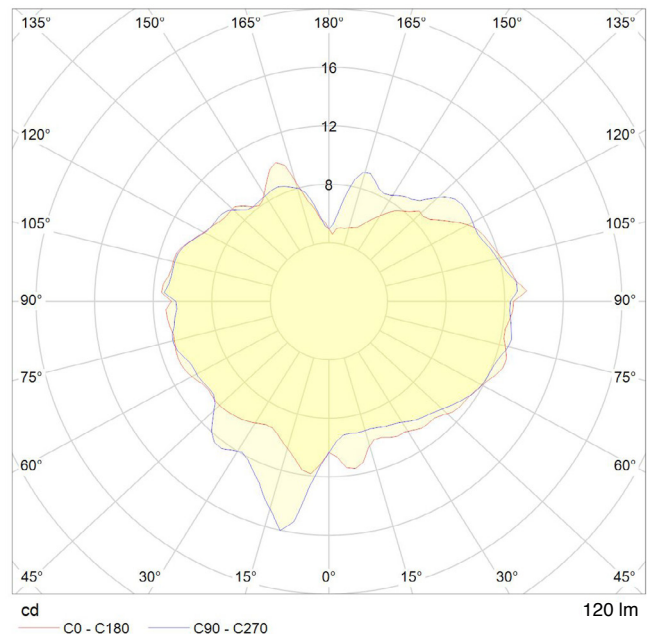

POLAR DIAGRAM

DIMMING

- Dimmable: Yes
- Dimming type: Trailing edge
- Recommended US Dimmer: Lutron - Diva DVELV-300P-XX (X denotes faceplate color)

A full list of compatible dimmers is available on request.

OUTER CARTON

- Pc/ Ctn: 4
- Gross weight: 12.13lbs
- Length: 24.8in
- Width: 15.8in
- Height: 15.0in

IES/LDT FILE

Available upon request.

EAN UK: 50604001512131