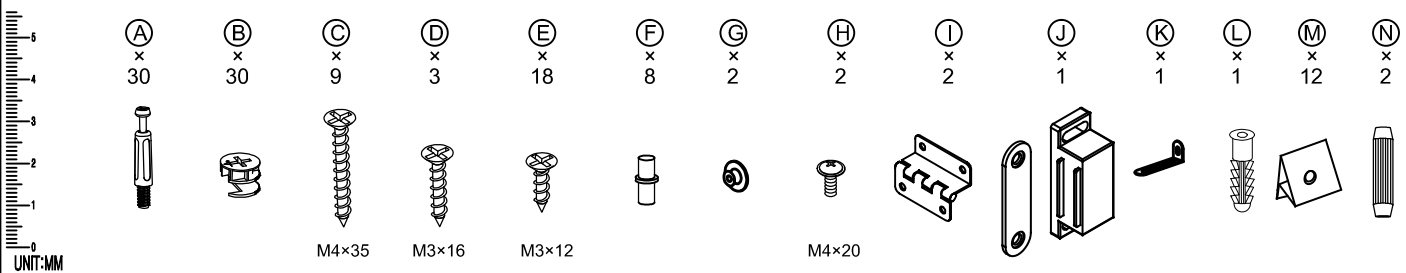

# Installation & Assembly

TOOLS:

UNIT:MM  
PACKAGE - A

PACKAGE - B

1.

BOLT INSTALLATION AS BELOW:

2.

3.