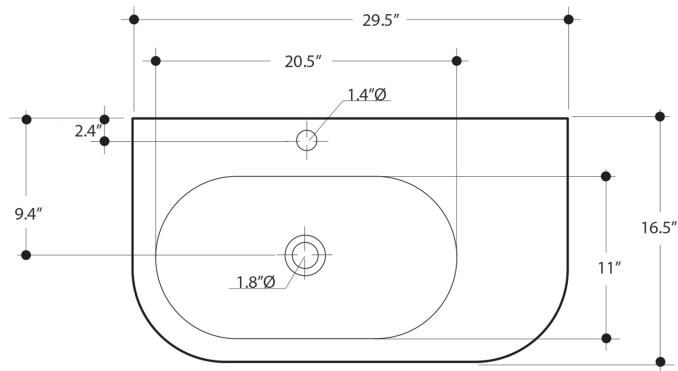

Related Items:

- WSBC 53991 | Push Waste Drain
- WSBC 53922 | Decorative Trap

Finishes:

 Ceramic White

SKU# | Options:

- Flo 3143 | Ceramic White

* WS Bath Collections reserves the right to revise dimensions or information on this sheet without notice

Collection Flo	Model Flo 3143	Dimensions Metric <i>1 inch = 2.54 cm</i> <i>1 inch = 25.4 mm</i>	 1051 Lea Drive - Collegeville, PA 19426 Tel. 215 513 9400 - Fax 610 831 0215 www.ws bathcollections.com - info@ws bathcollections.com
----------------------------	----------------------------	---	---

Collection
Flo

Model |
Flo 3143

Dimensions Metric
1 inch = 2.54 cm
1 inch = 25.4 mm

WS[®]
BATH
COLLECTIONS

1051 Lea Drive - Collegeville, PA 19426
Tel. 215 513 9400 - Fax 610 831 0215
www.ws bathcollections.com - info@ws bathcollections.com

Silicone (optional)

Collection
Flo

Model |
Flo 3143

Dimensions Metric
1 inch = 2.54 cm
1 inch = 25.4 mm

WS®
BATH
COLLECTIONS

1051 Lea Drive - Collegeville, PA 19426
Tel. 215 513 9400 - Fax 610 831 0215
www.ws bathcollections.com - info@ws bathcollections.com