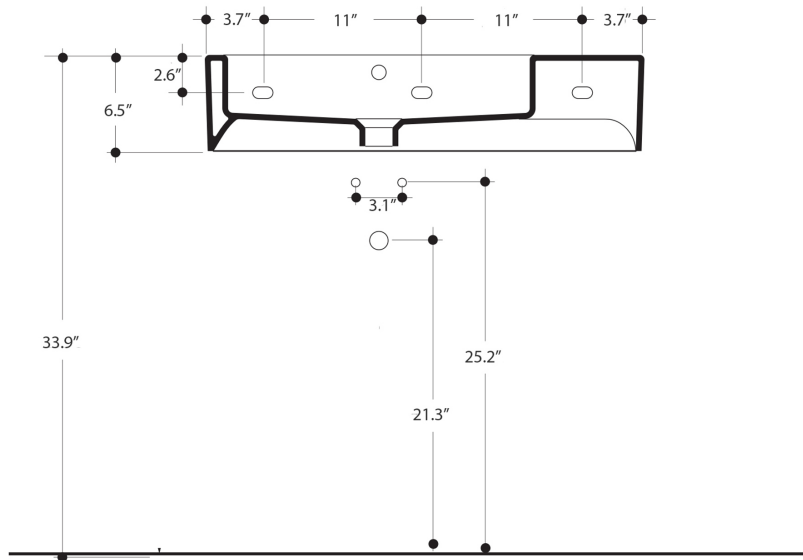

Related Items:

- WSBC 53991 | Push Waste Drain
- WSBC 53922 | Decorative Trap

Finishes:

 Ceramic White

SKU# | Options:

- Flo 3143 | Ceramic White

* WS Bath Collections reserves the right to revise dimensions or information on this sheet without notice

Collection Flo	Model Flo 3143	Dimensions Metric <i>1 inch = 2.54 cm</i> <i>1 inch = 25.4 mm</i>	 1051 Lea Drive - Collegeville, PA 19426 Tel. 215 513 9400 - Fax 610 831 0215 www.ws bathcollections.com - info@ws bathcollections.com
----------------------------	----------------------------	---	---

Collection
Flo

Model |
Flo 3143

Dimensions Metric
1 inch = 2.54 cm
1 inch = 25.4 mm

WS[®]
BATH
COLLECTIONS

1051 Lea Drive - Collegeville, PA 19426
Tel. 215 513 9400 - Fax 610 831 0215
www.ws bathcollections.com - info@ws bathcollections.com

Silicone (optional)

Collection
Flo

Model |
Flo 3143

Dimensions Metric
1 inch = 2.54 cm
1 inch = 25.4 mm

WS®
BATH
COLLECTIONS

1051 Lea Drive - Collegeville, PA 19426
Tel. 215 513 9400 - Fax 610 831 0215
www.ws bathcollections.com - info@ws bathcollections.com