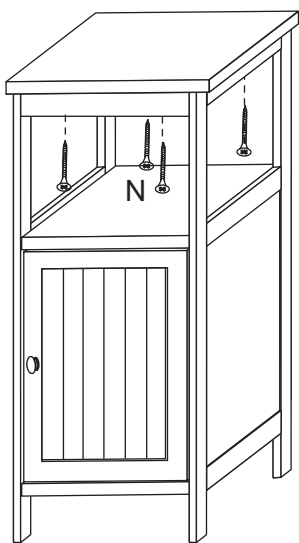

USER'S MANUAL

Floor Cabinet

PRODUCT ASSEMBLY

Hardware List

 6*30mm A x20	 6*35mm B x12	 C x12	 D x1	 E x1	 3*12mm F x5	 4*16mm G x1	 H x1
 I x1	 3*14mm J x3	 K x4	 L x1	 M x2	 4*35mm N x5	 O x1	

Parts List

 1 x1	 2 x1	 3 x1	 4 x1	 5 x1	 6 x1
		 7 x1	 8 x2	 9 x2	 10 x1

PRODUCT ASSEMBLY

Part List Assembly Overview

PRODUCT ASSEMBLY

STEP 1

STEP 2

STEP 3

STEP 4

PRODUCT ASSEMBLY

STEP 5

STEP 6

STEP 7

STEP 8

STEP 9

TIPS:

Your suggestions and comments are really important to us!