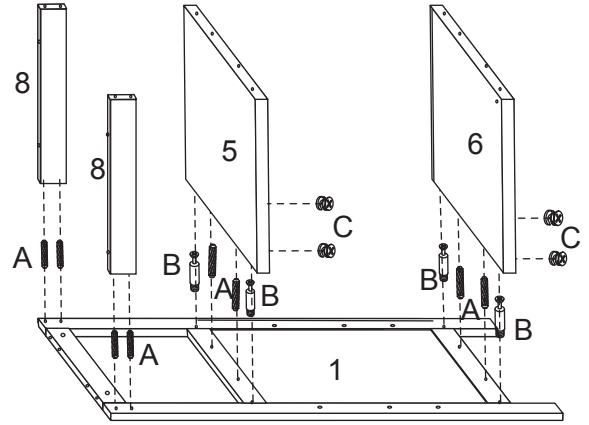

USER'S MANUAL

Floor Cabinet

PRODUCT ASSEMBLY

Hardware List

 6*30mm A x20	 6*35mm B x12	 C x12	 D x1	 E x1	 3*12mm F x5	 4*16mm G x1	 H x1
 I x1	 3*14mm J x3	 K x4	 L x1	 M x2	 4*35mm N x5	 O x1	

Parts List

 1 x1	 2 x1	 3 x1	 4 x1	 5 x1	 6 x1
		 7 x1	 8 x2	 9 x2	 10 x1

PRODUCT ASSEMBLY

Part List Assembly Overview

PRODUCT ASSEMBLY

STEP 1

STEP 2

STEP 3

STEP 4