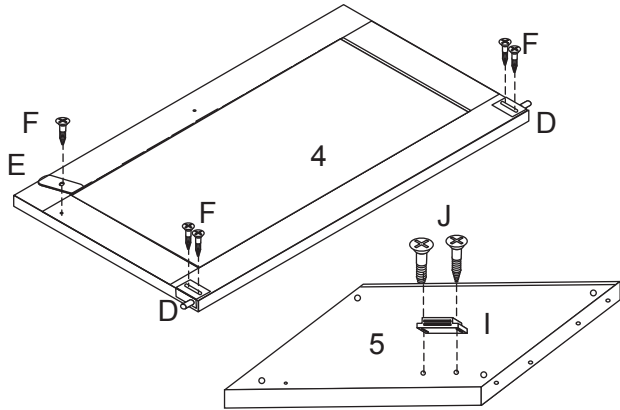

USER'S MANUAL

Floor Cabinet

PRODUCT ASSEMBLY

Hardware List

 6*30mm A x20	 6*35mm B x12	 C x12	 D x1	 E x1	 3*12mm F x5	 4*16mm G x1	 H x1
 I x1	 3*14mm J x3	 K x4	 L x1	 M x2	 4*35mm N x5	 O x1	

Parts List

 1 x1	 2 x1	 3 x1	 4 x1	 5 x1	 6 x1
		 7 x1	 8 x2	 9 x2	 10 x1

PRODUCT ASSEMBLY

Part List Assembly Overview

PRODUCT ASSEMBLY

STEP 1

STEP 2

STEP 3

STEP 4