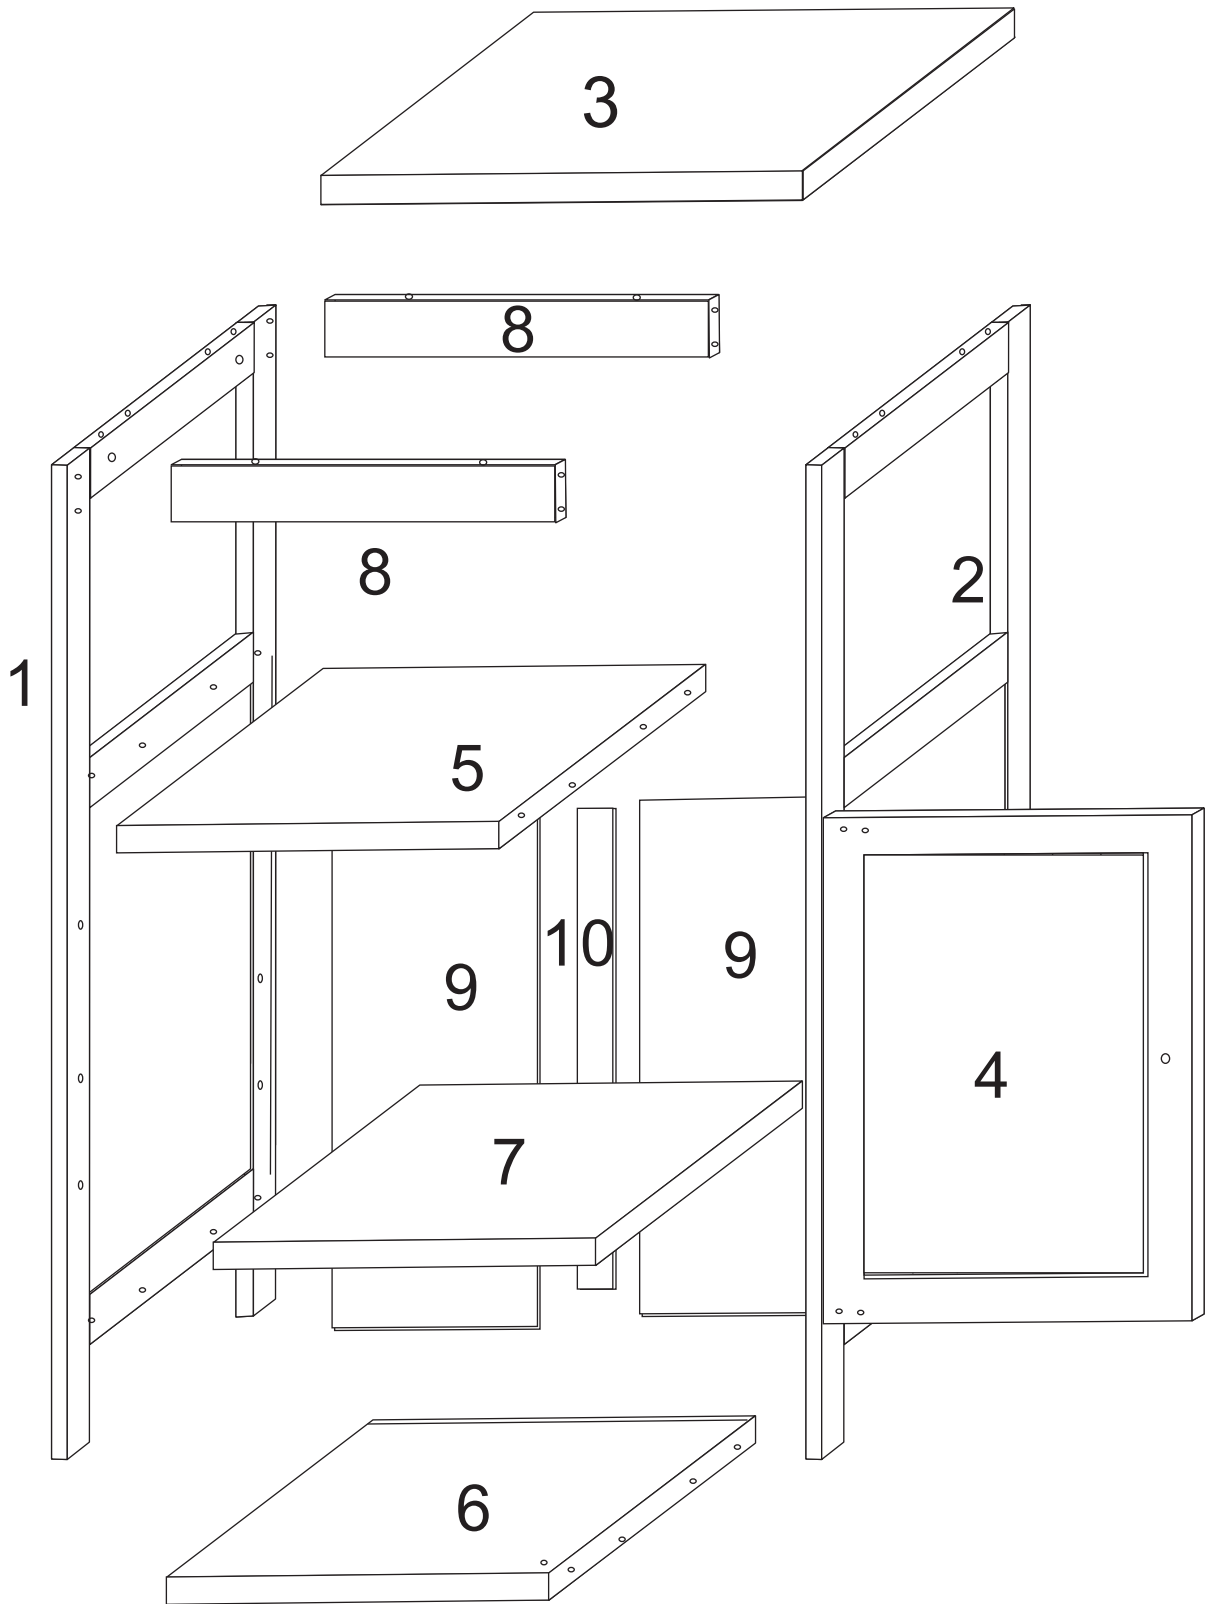

USER'S MANUAL

Floor Cabinet

PRODUCT ASSEMBLY

Hardware List

 6*30mm A x20	 6*35mm B x12	 C x12	 D x1	 E x1	 3*12mm F x5	 4*16mm G x1	 H x1
 I x1	 3*14mm J x3	 K x4	 L x1	 M x2	 4*35mm N x5	 O x1	

Parts List

 1 x1	 2 x1	 3 x1	 4 x1	 5 x1	 6 x1
		 7 x1	 8 x2	 9 x2	 10 x1

PRODUCT ASSEMBLY

Part List Assembly Overview

PRODUCT ASSEMBLY

STEP 1

STEP 2

STEP 3

STEP 4