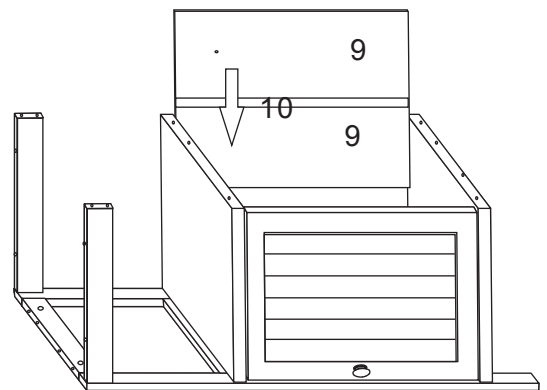

USER'S MANUAL

Floor Cabinet

PRODUCT ASSEMBLY

Hardware List

 6*30mm A x20	 6*35mm B x12	 C x12	 D x1	 E x1	 3*12mm F x5	 4*16mm G x1	 H x1
 I x1	 3*14mm J x3	 K x4	 L x1	 M x2	 4*35mm N x5	 O x1	

Parts List

 1 x1	 2 x1	 3 x1	 4 x1	 5 x1	 6 x1
		 7 x1	 8 x2	 9 x2	 10 x1

PRODUCT ASSEMBLY

Part List Assembly Overview

PRODUCT ASSEMBLY

STEP 1

STEP 2

STEP 3

STEP 4