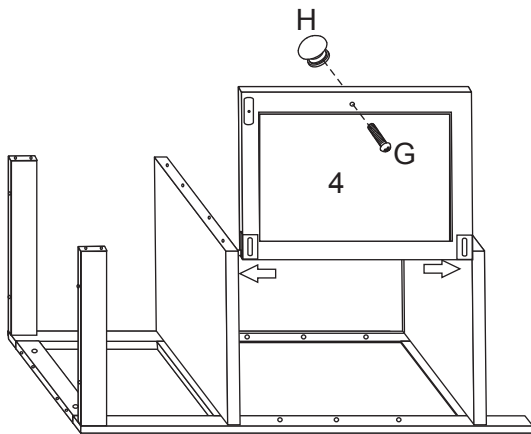

USER'S MANUAL

Floor Cabinet

PRODUCT ASSEMBLY

Hardware List

 6*30mm A x20	 6*35mm B x12	 C x12	 D x1	 E x1	 3*12mm F x5	 4*16mm G x1	 H x1
 I x1	 3*14mm J x3	 K x4	 L x1	 M x2	 4*35mm N x5	 O x1	

Parts List

 1 x1	 2 x1	 3 x1	 4 x1	 5 x1	 6 x1
		 7 x1	 8 x2	 9 x2	 10 x1

PRODUCT ASSEMBLY

Part List Assembly Overview

PRODUCT ASSEMBLY

STEP 1

STEP 2

STEP 3

STEP 4