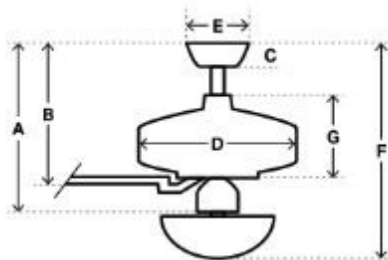

### Dimensions

- a - (flush 8.80)
- b - (flush 7.47)
- c -
- d 12.50 in
- e -
- f - (flush 14.59)
- g 6.02 in

Standard dimensions: with 3 inch downrod (included)  
Angled dimensions: with 36 inch downrod (not included)