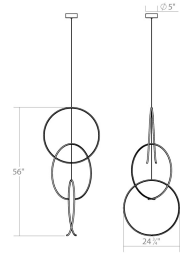

Project:

Torc LED Pendant Spec Sheet

SKU: 3153.03 Learn more at:
<https://sonnemanlight.com/torc-led-pendant>

Description: The movement of offset arcs rotate in suspension to form a modern interplay of deconstruction.

Type #:

Dimensions

Height:	56"
Width:	24.5"
Length:	4.5"
Diameter:	24.75"
Canopy/Backplate/Base:	5"
Hanging Details:	6" Adjustable Cord
Size:	Triple Pendant
Canopy/Backplate/Base Height:	2"

Electrical Specs

Installation

Installation:	Licensed electrician required
Sloped Ceiling Compatible?:	Compatible
Minimum Hanging Height:	58"
Maximum Hanging Height:	130"

Shipping

Carton 1 L x W x H:	28" X 28" X 11"
Carton 1 Gross Weight:	10 LBS