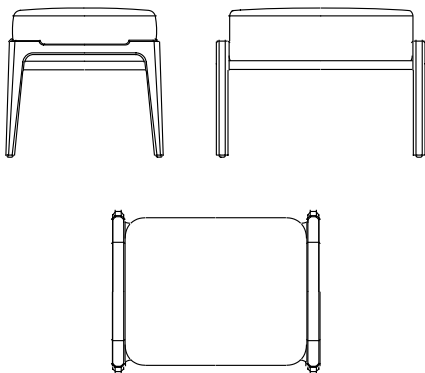

ALVA OTTOMAN

BRIGHTLINER

CODE	BR-S510		
DIMENSIONS	W605 x D458 x H420 Seat Height : 420mm		
NET WEIGHT			
ENVIRONMENT	Indoor		
MATERIALS	Wood, and Upholstery *Please refer to website or contact us for complete material swatches.		
COM	Fabric: 1m Leather: 17SQFT		
SHIPPING	Package	Assembled	
	Package Qty	1 box	
	Packaging	Measurement (mm)	Volume (cbm) Gross Weight (kg)
	FCL	W670 x D523 x H505	0.18
	LCL/AIR	W710 x D563 x H595	0.24