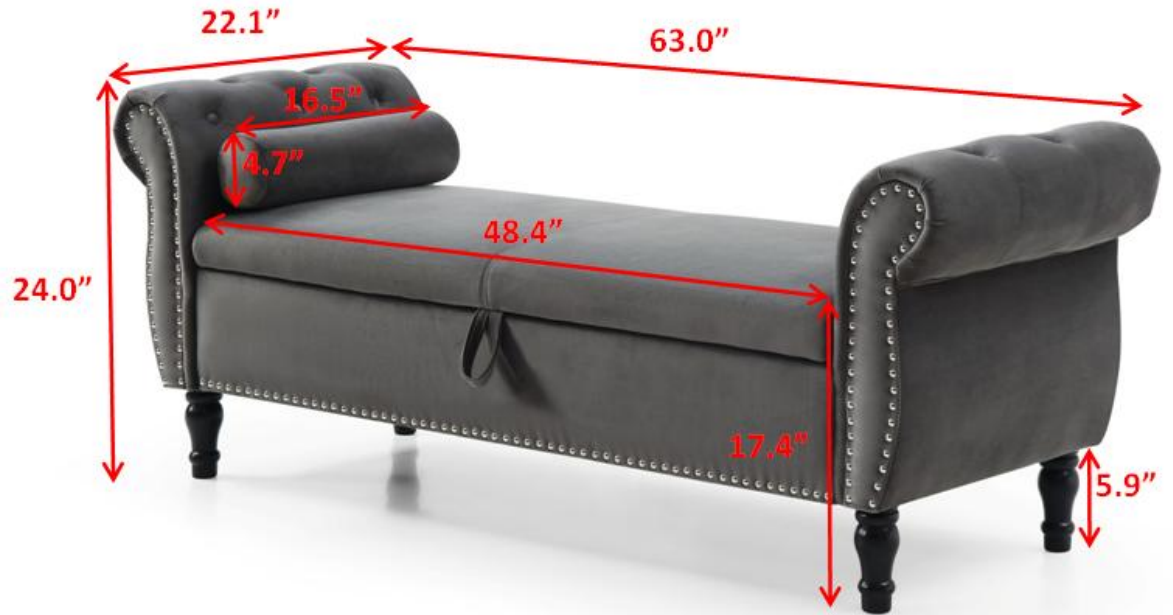

UNIT:INCH

Storage Size: 45.2"x18.9"x6.1"

Tolerance:+1/-1 inch