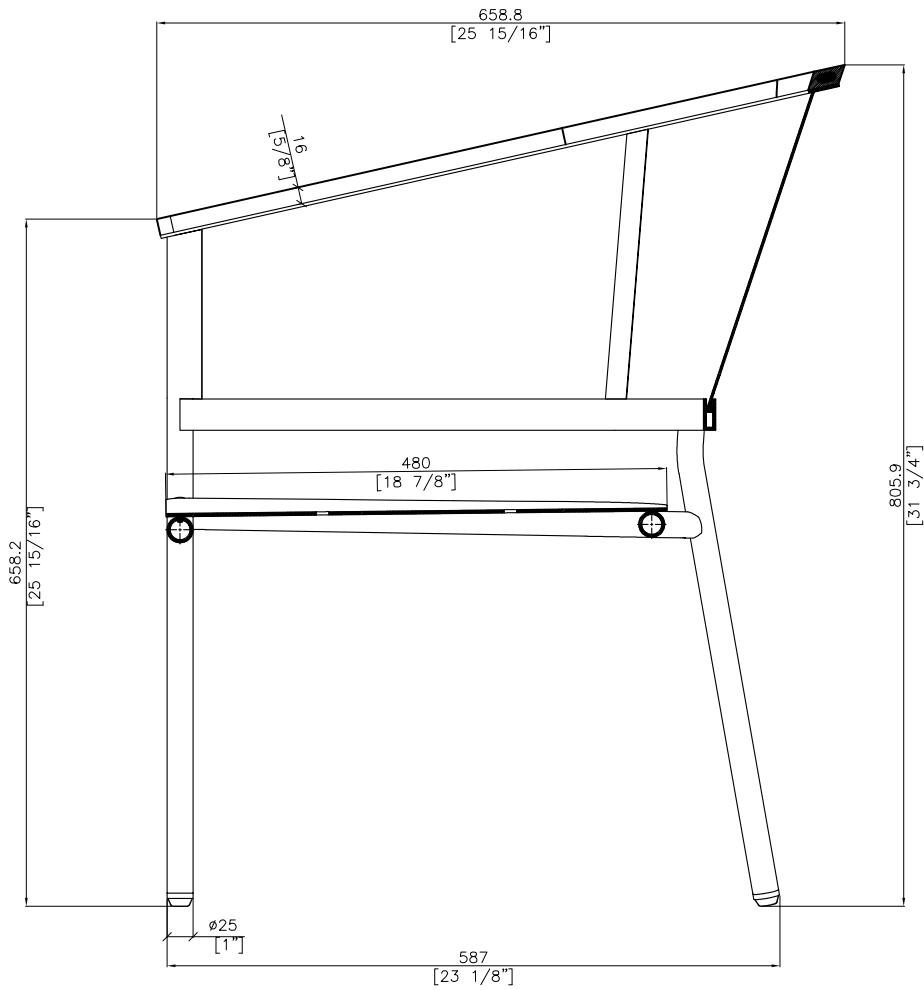

FRONT VIEW

SIDE VIEW