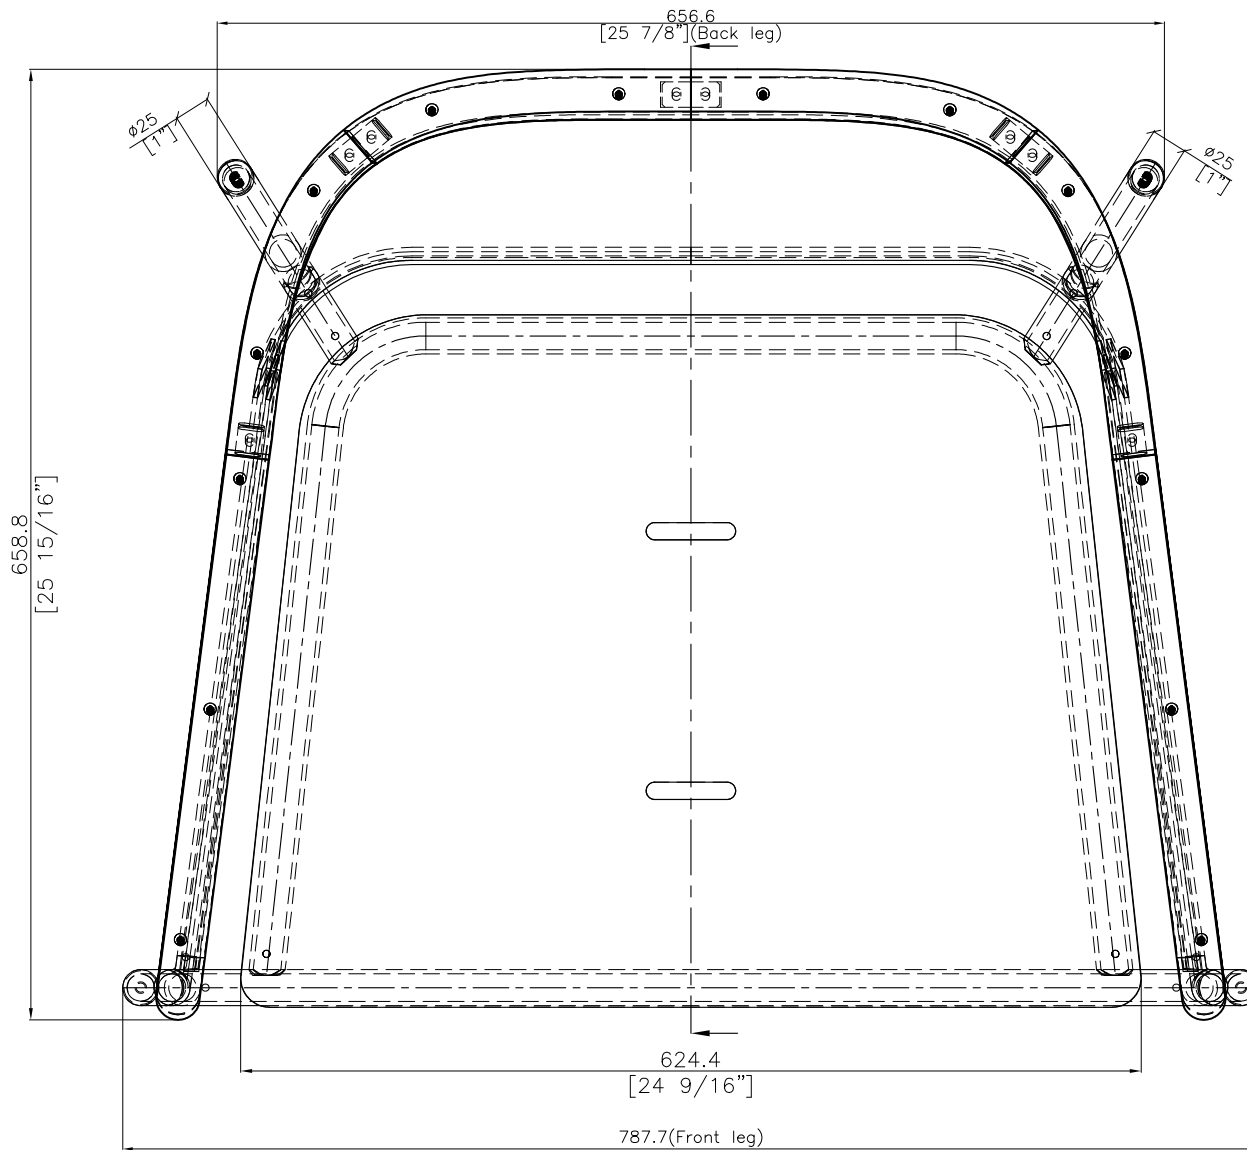

RIAD Lounge Chair

W 31" D 25 7/8" H 31 3/4"

AH 25 7/8" SH 15 7/16"

CH 2" OSH 16 7/16"

17.6 lbs

Powder coated aluminum & teak

RIAD: FRAME

White

Anthracite

RIAD: CUSHION FABRICS

Charcoal Chine

Sooty

ISO VIEW

TOP VIEW

FRONT VIEW

SIDE VIEW