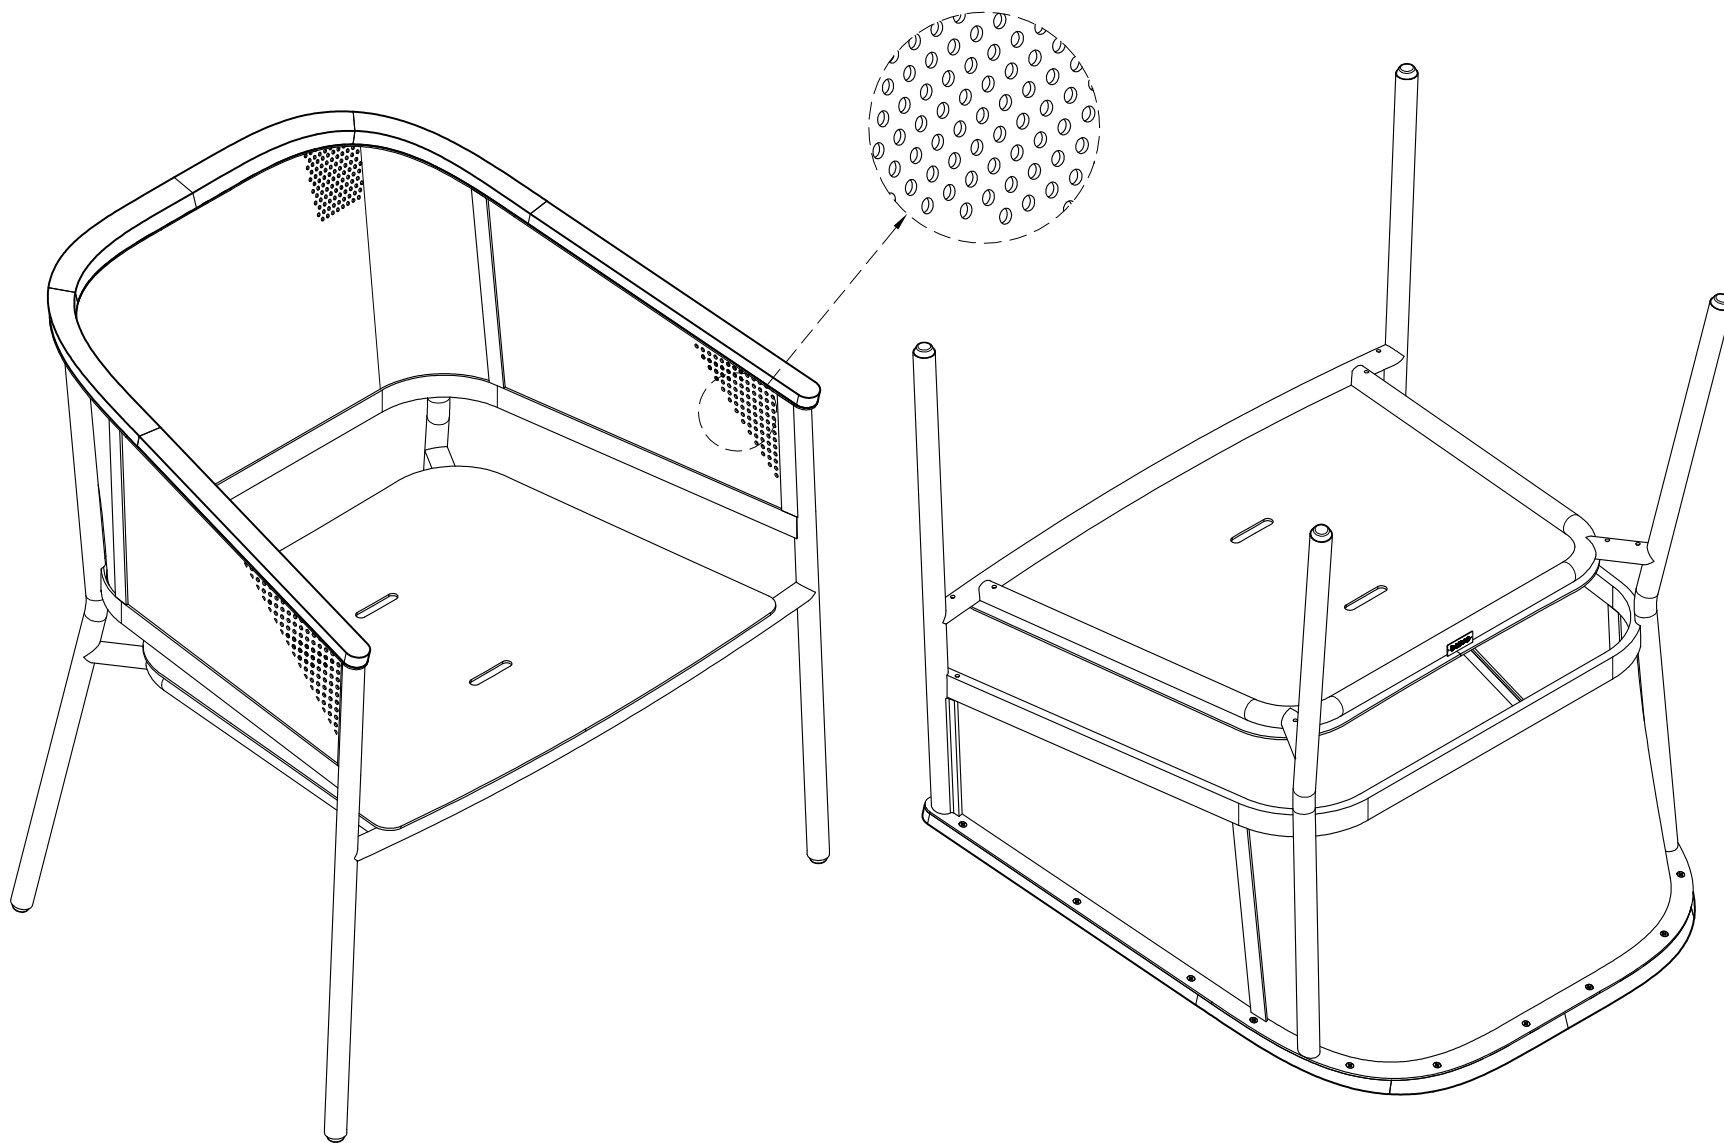

RIAD Lounge Chair

W 31" D 25 7/8" H 31 3/4"

AH 25 7/8" SH 15 7/16"

CH 2" OSH 16 7/16"

17.6 lbs

Powder coated aluminum & teak

RIAD: FRAME

White

Anthracite

RIAD: CUSHION FABRICS

Charcoal Chine

Sooty

ISO VIEW

TOP VIEW

FRONT VIEW

SIDE VIEW