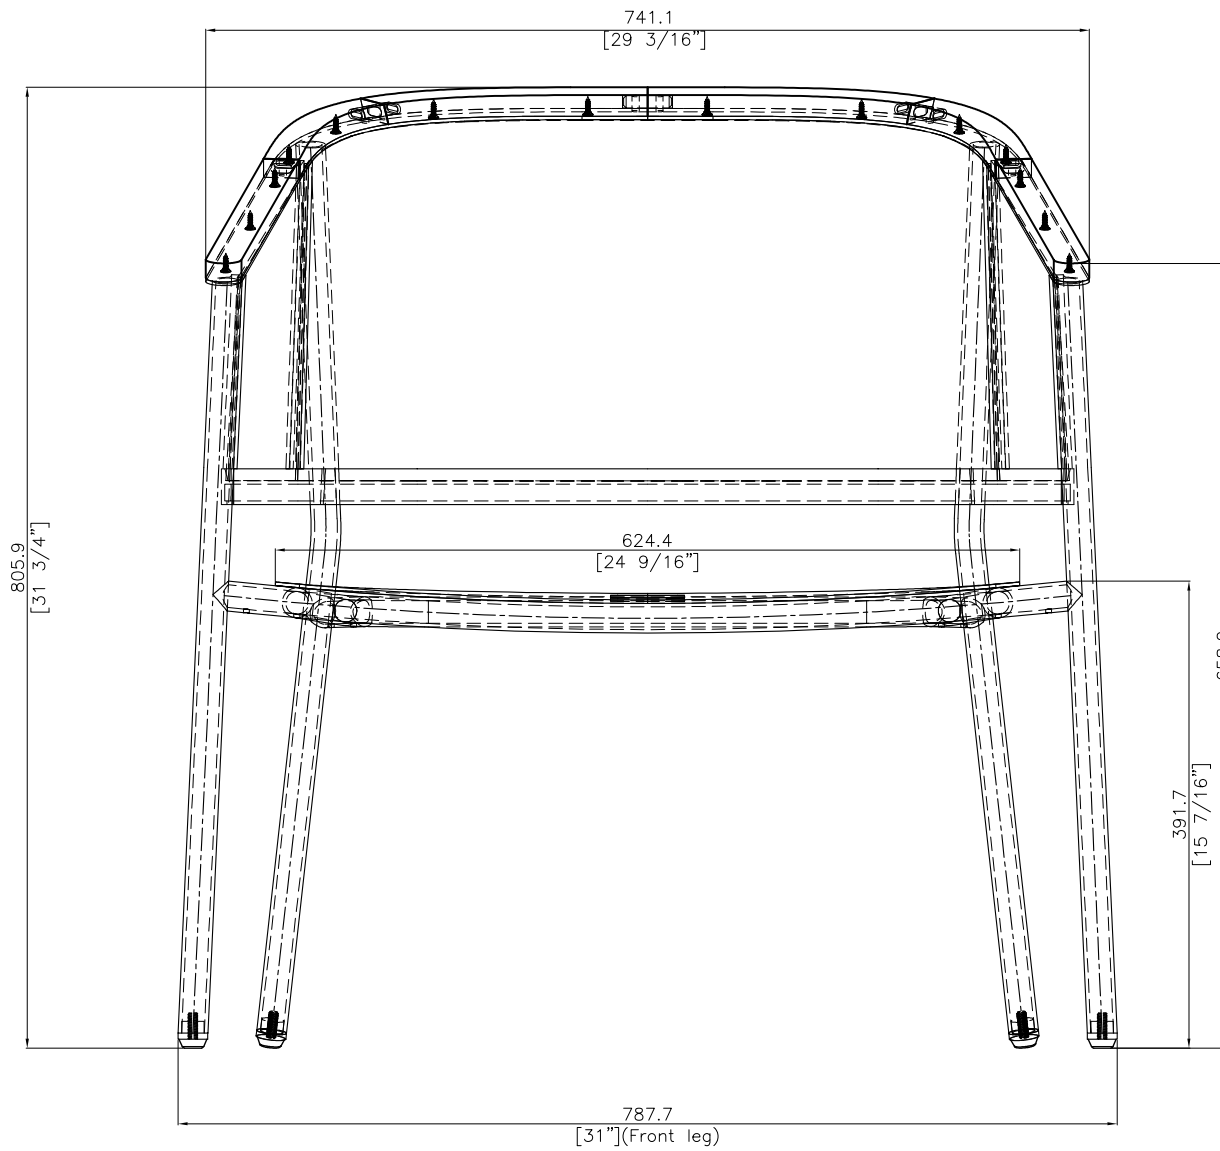

TOP VIEW

FRONT VIEW