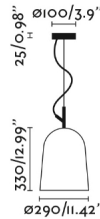

General characteristics

Fixation	Ceiling
voltage	120V
Hertz	60Hz
Cable length	0.02 ft
Max. Power	18W

Material

Body/Structure	Steel
Screen	Steel

Finish

Body/Structure	Matt Black
Screen	Blue
Location	Dry locations only
US Certification	Fijas cETLus