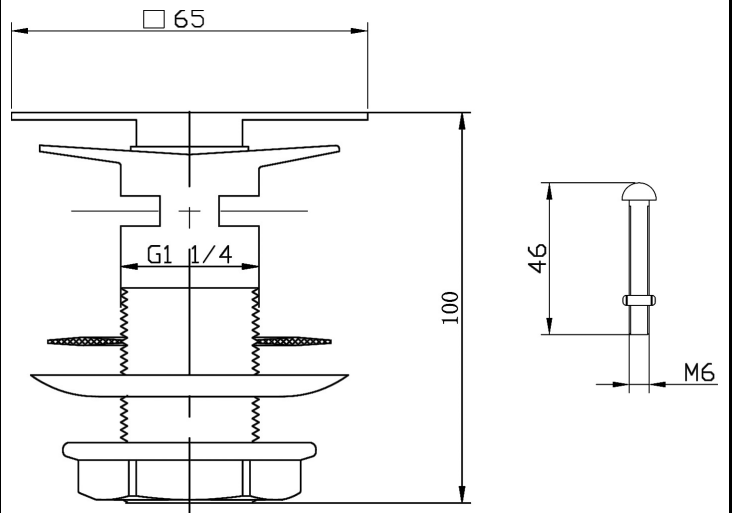

# CUSTOMER DATA SHEET - WASTES & EXTRAS

**DESCRIPTION:** Square Push Button Basin Waste Slotted

### PRODUCT DIMENSIONS

Height (mm)	Width (mm)	Length (mm)	Depth (mm)	Nett Wgt Kg
100	65		65	0.41

### PACKAGING DIMENSIONS

Height (mm)	Width (mm)	Depth (mm)	Gross Wgt Kg
	65	65	0.41

### PRODUCT DETAILS

Country of Origin	China	CE Certification	N/A
Fitting Instruction	Yes	Colour/Finish	Chrome
Product Material	Brass	Product Diameter	65mm
Heating Element Wattage	N/A	Connection Size	1 1/4"