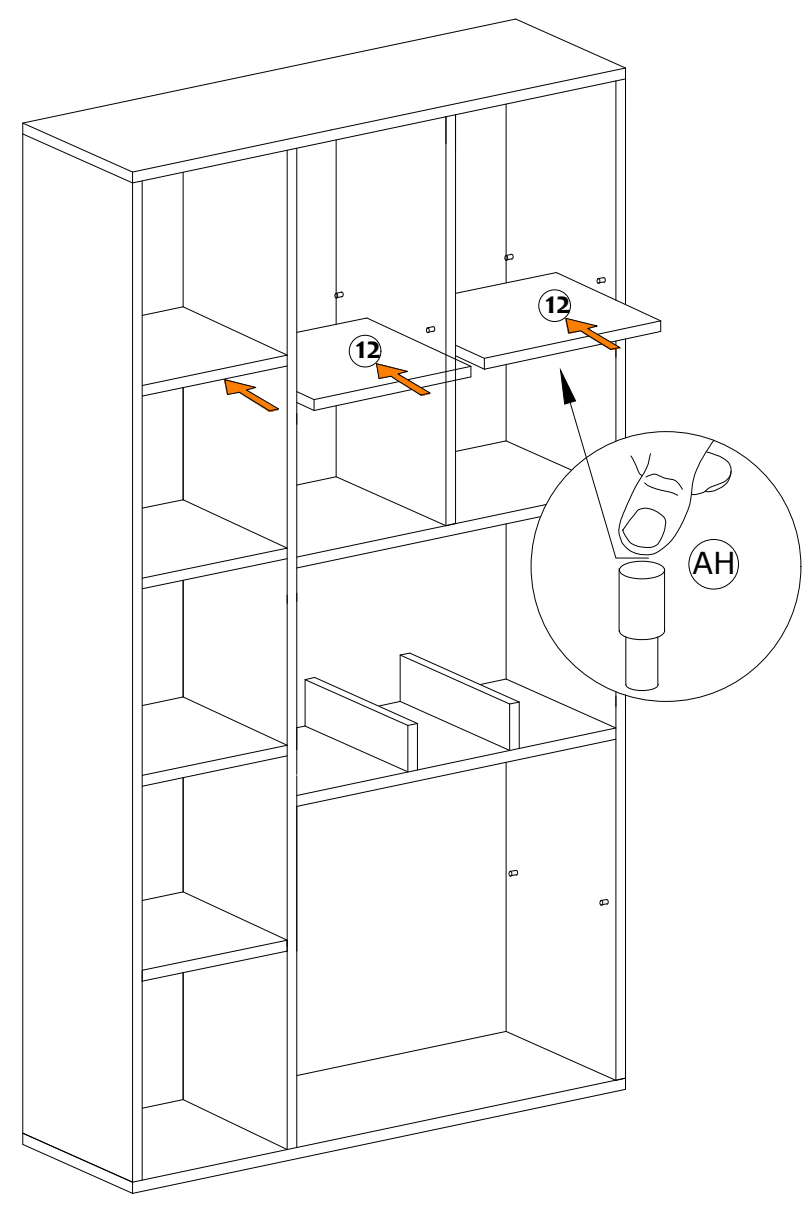

## MATERIALS

 x24	 x24	 x24	 x28
<b>B</b> MINIFIX BODY	<b>A</b> MINIFIX GIB	<b>C</b> MIN.STOPPER	<b>D</b> DOWEL
 x4	 x4	 x28	
<b>I</b> 3,5x18 SCREW	<b>AJ</b> PLASTIC JOINING	<b>AH</b> SHELF BUTTON	

NO	DEC0067 DEIMOS	PIECE
1	BOTTOM PART	1 PC
2	LEFT PART	1 PC
3	SHELF PARTS	4 PCS
4	MIDDLE PART	1 PC
5	FIXED PART	1 PC
6	FIXED PART	1 PC
7	FIXED PART	1 PC
8	MIDDLE PART	1 PC
9	RIGHT PART	1 PC
10	TOP PART	1 PC
11	BACK PART	1 PC
12	SHELF PARTS	2 PCS
13	MINI PARTS	2 PCS