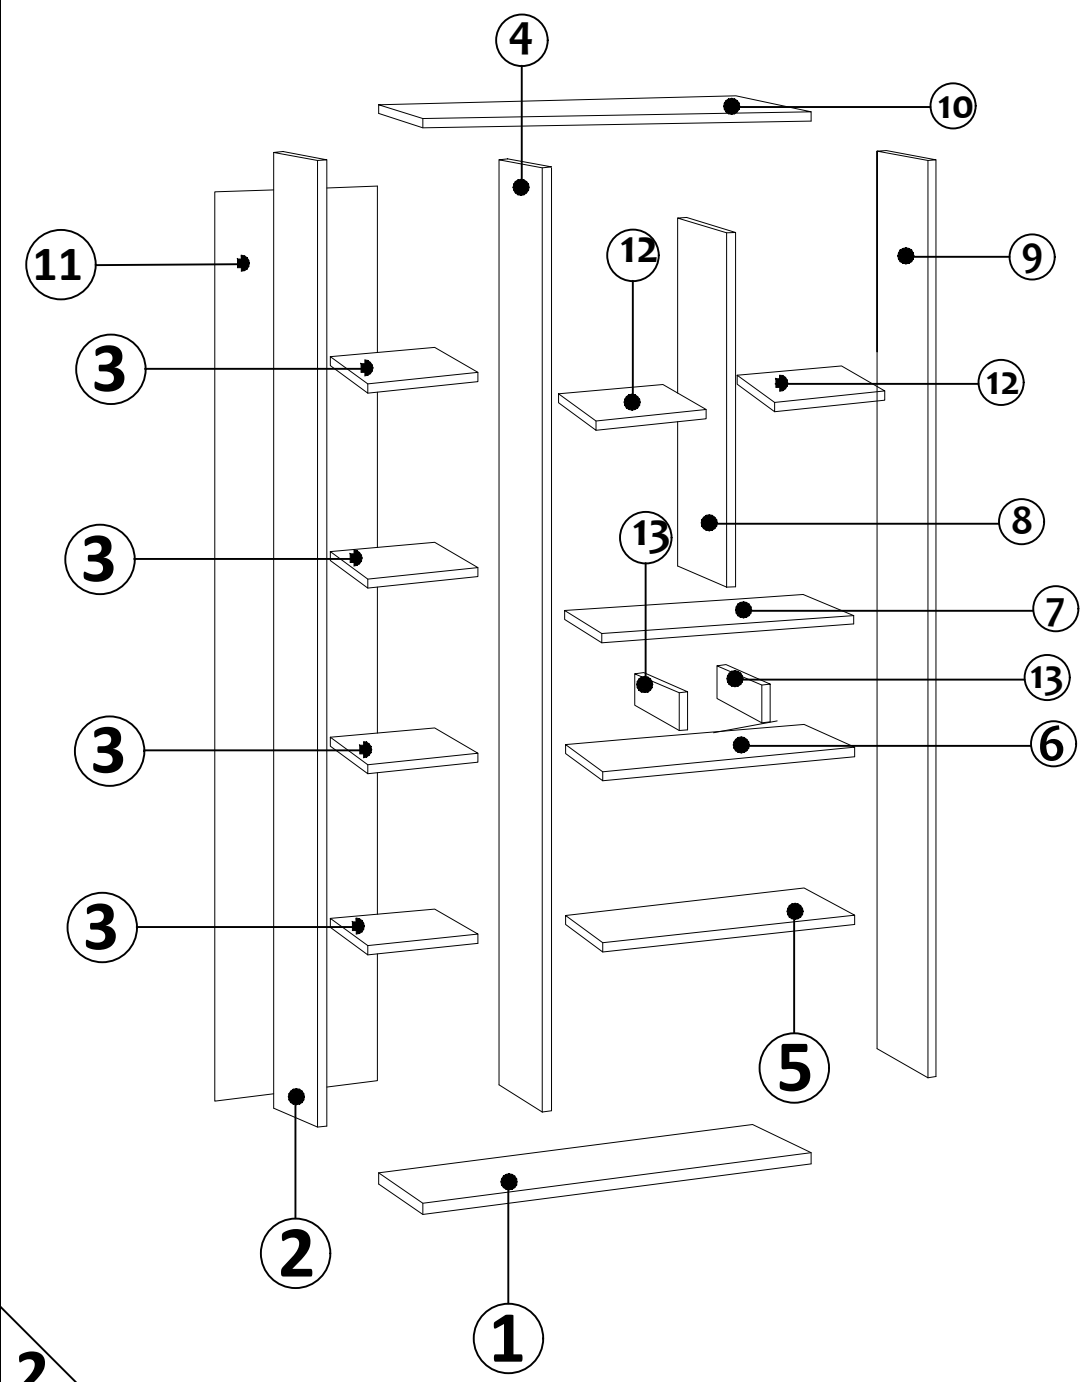

## MATERIALS

 x24	 x24	 x24	 x28
<b>B</b> MINIFIX BODY	<b>A</b> MINIFIX GIB	<b>C</b> MIN.STOPPER	<b>D</b> DOWEL
 x4	 x4	 x28	
<b>I</b> 3,5x18 SCREW	<b>AJ</b> PLASTIC JOINING	<b>AH</b> SHELF BUTTON	

NO	DEC0067 DEIMOS	PIECE
1	BOTTOM PART	1 PC
2	LEFT PART	1 PC
3	SHELF PARTS	4 PCS
4	MIDDLE PART	1 PC
5	FIXED PART	1 PC
6	FIXED PART	1 PC
7	FIXED PART	1 PC
8	MIDDLE PART	1 PC
9	RIGHT PART	1 PC
10	TOP PART	1 PC
11	BACK PART	1 PC
12	SHELF PARTS	2 PCS
13	MINI PARTS	2 PCS