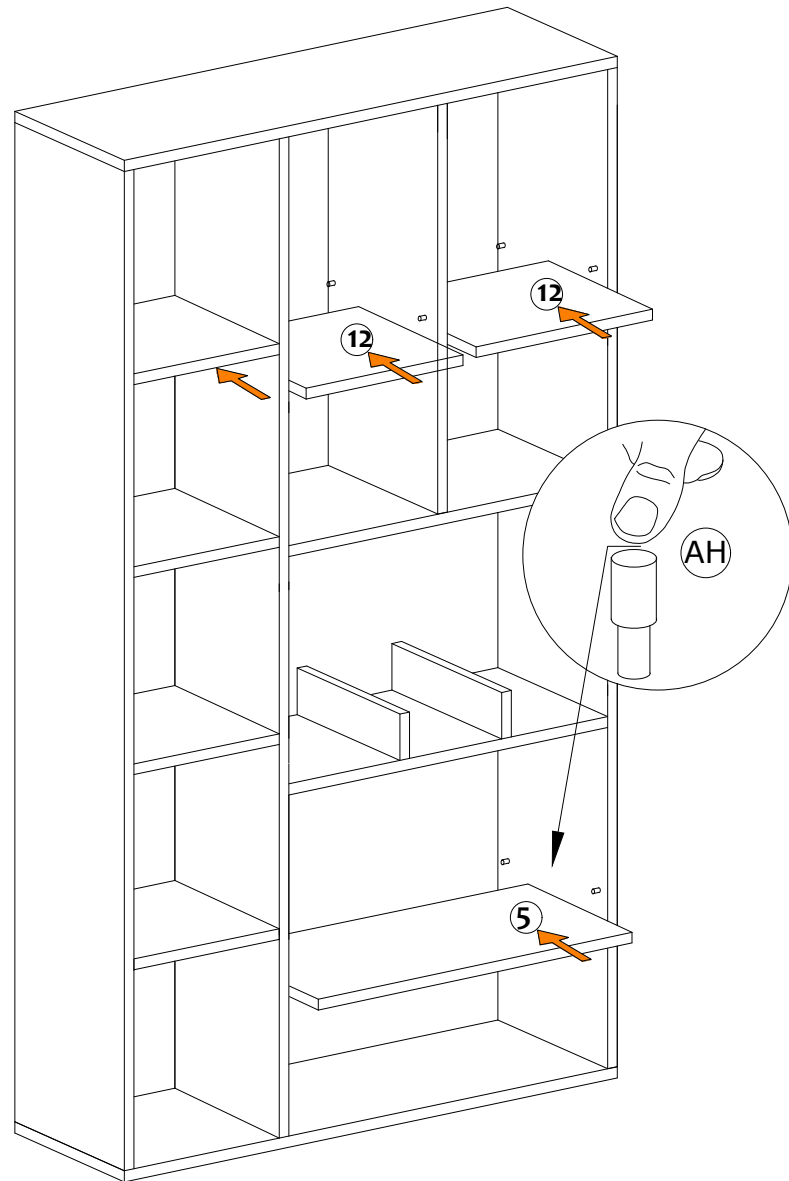

DEIMOS

DECORMET