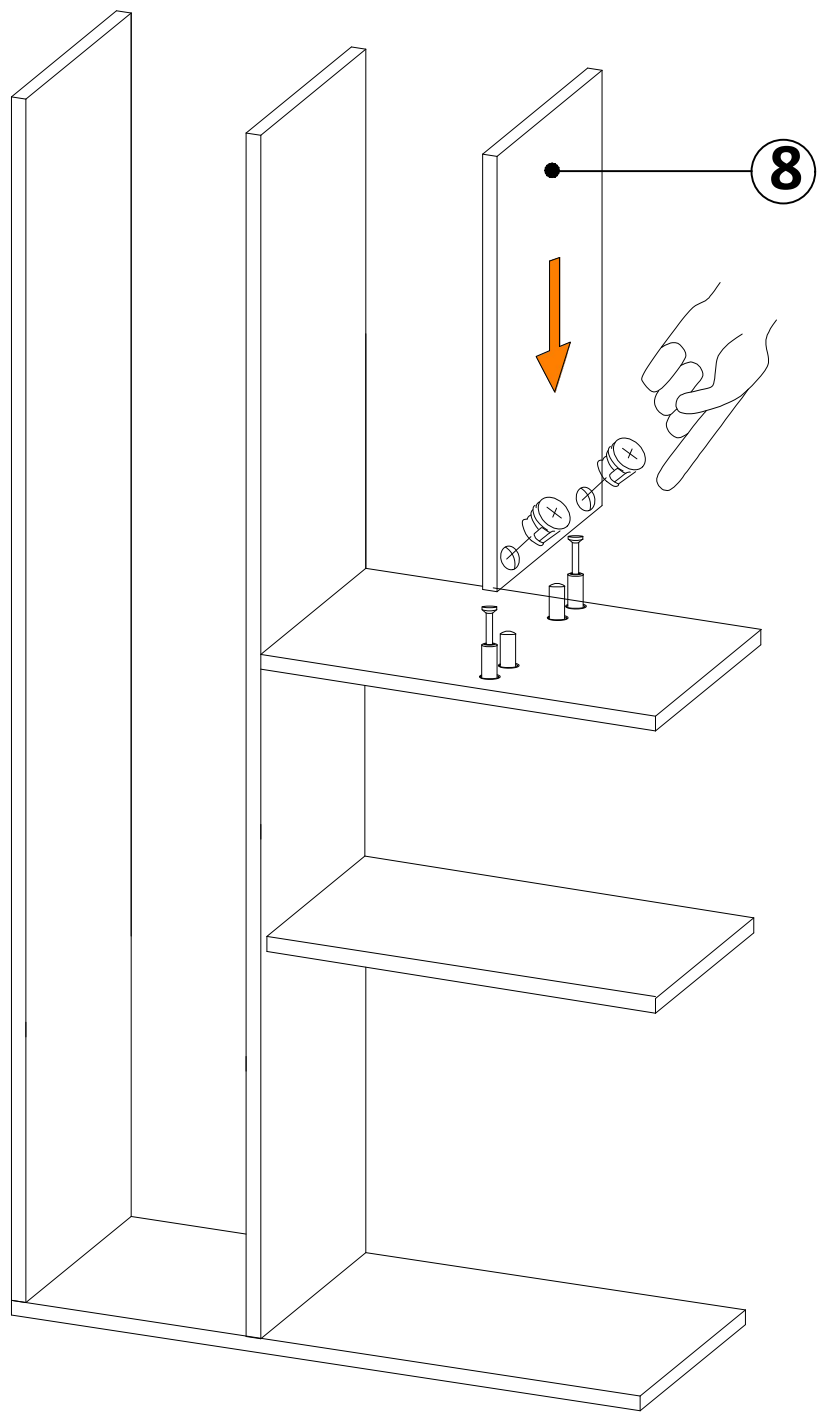

## MATERIALS

 x24	 x24	 x24	 x28
<b>B</b> MINIFIX BODY	<b>A</b> MINIFIX GIB	<b>C</b> MIN.STOPPER	<b>D</b> DOWEL
 x4	 x4	 x28	
<b>I</b> 3,5x18 SCREW	<b>AJ</b> PLASTIC JOINING	<b>AH</b> SHELF BUTTON	

NO	DEC0067 DEIMOS	PIECE
1	BOTTOM PART	1 PC
2	LEFT PART	1 PC
3	SHELF PARTS	4 PCS
4	MIDDLE PART	1 PC
5	FIXED PART	1 PC
6	FIXED PART	1 PC
7	FIXED PART	1 PC
8	MIDDLE PART	1 PC
9	RIGHT PART	1 PC
10	TOP PART	1 PC
11	BACK PART	1 PC
12	SHELF PARTS	2 PCS
13	MINI PARTS	2 PCS