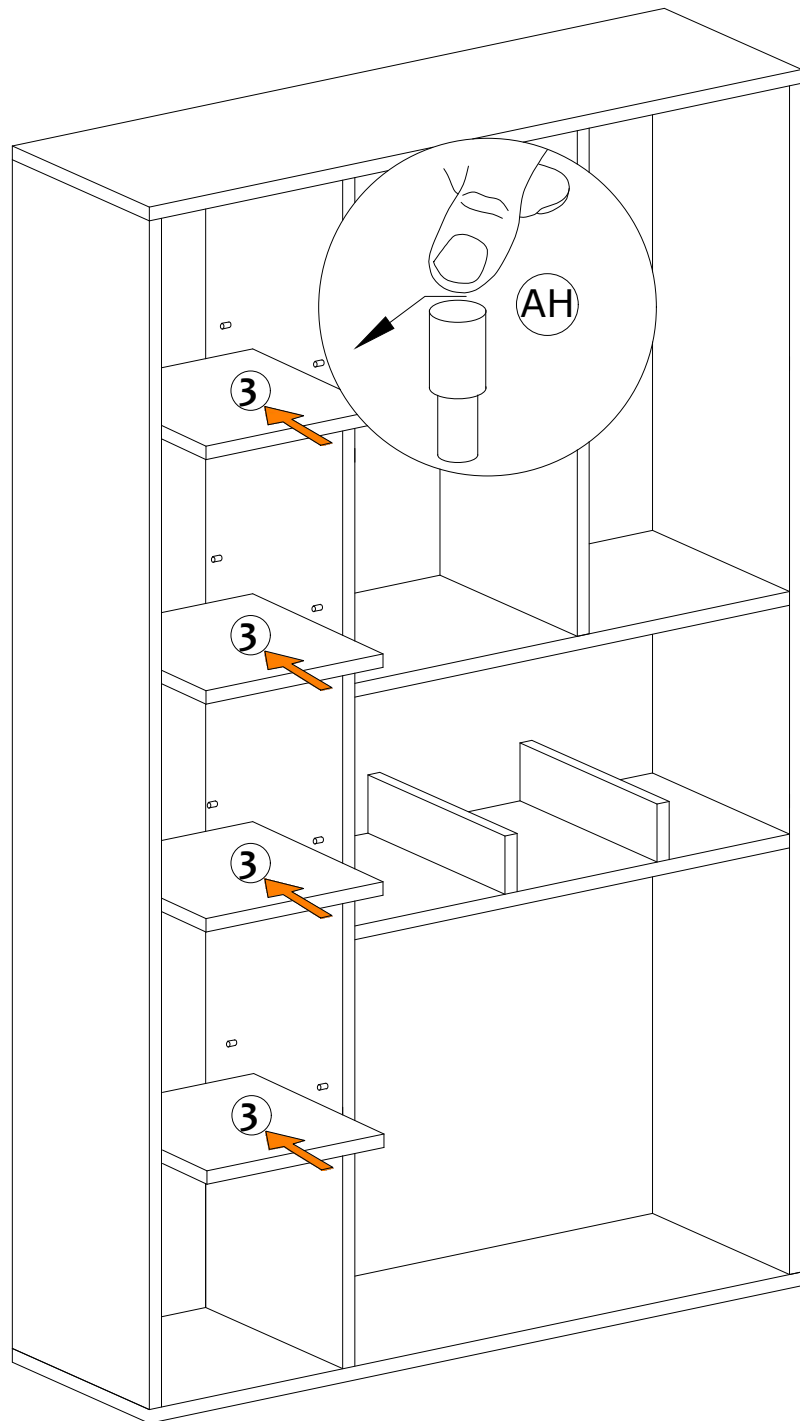

## MATERIALS

 x24	 x24	 x24	 x28
<b>B</b> MINIFIX BODY	<b>A</b> MINIFIX GIB	<b>C</b> MIN.STOPPER	<b>D</b> DOWEL
 x4	 x4	 x28	
<b>I</b> 3,5x18 SCREW	<b>AJ</b> PLASTIC JOINING	<b>AH</b> SHELF BUTTON	

NO	DEC0067 DEIMOS	PIECE
1	BOTTOM PART	1 PC
2	LEFT PART	1 PC
3	SHELF PARTS	4 PCS
4	MIDDLE PART	1 PC
5	FIXED PART	1 PC
6	FIXED PART	1 PC
7	FIXED PART	1 PC
8	MIDDLE PART	1 PC
9	RIGHT PART	1 PC
10	TOP PART	1 PC
11	BACK PART	1 PC
12	SHELF PARTS	2 PCS
13	MINI PARTS	2 PCS