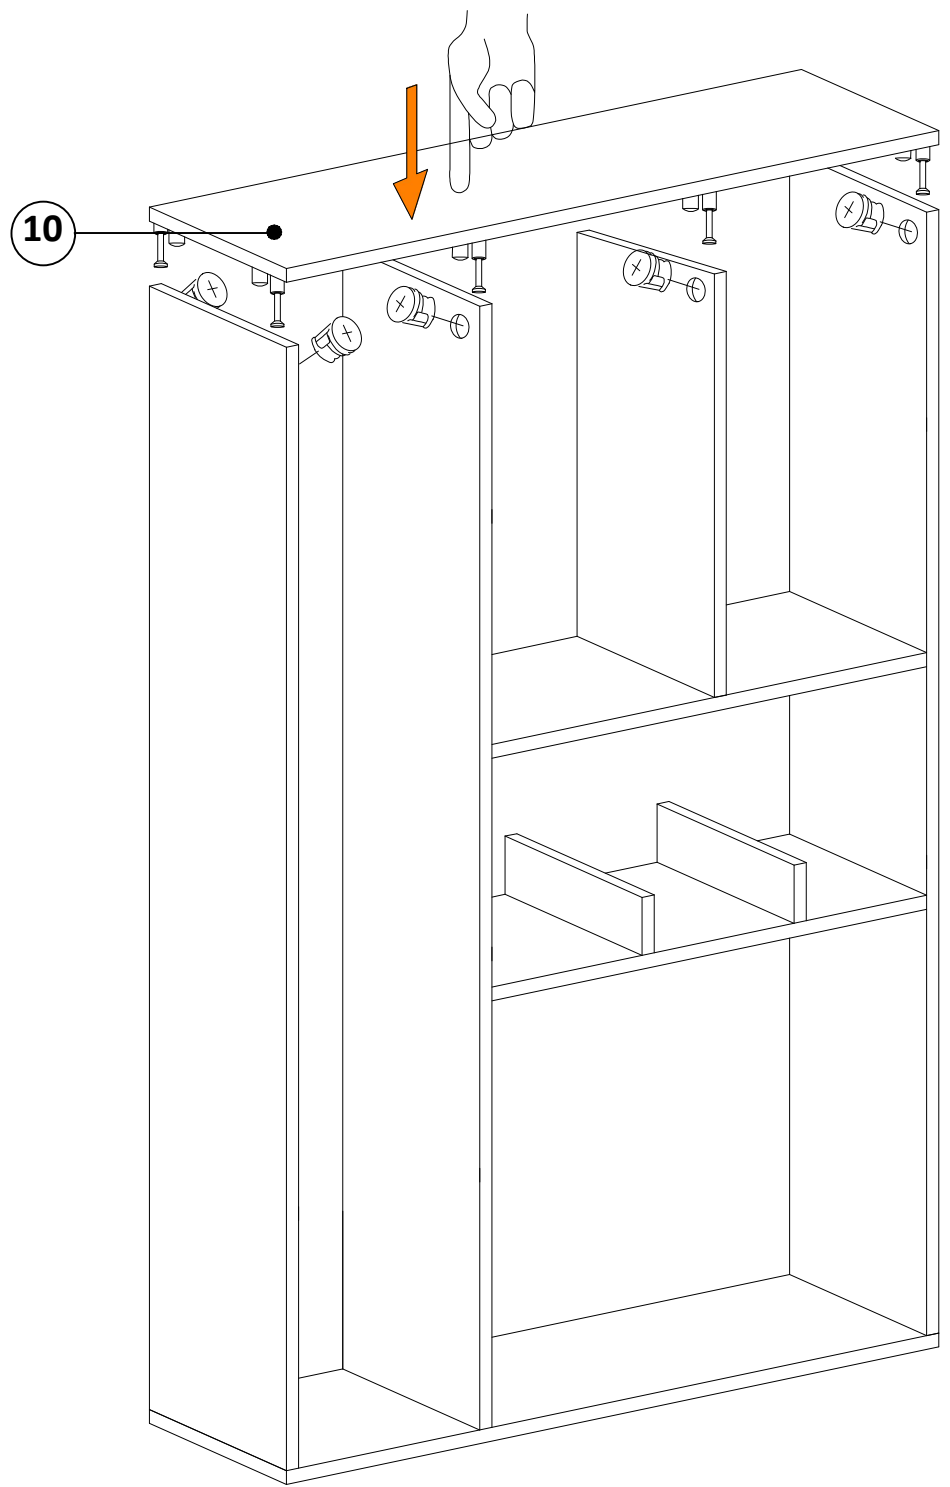

## MATERIALS

 x24	 x24	 x24	 x28
<b>B</b> MINIFIX BODY	<b>A</b> MINIFIX GIB	<b>C</b> MIN.STOPPER	<b>D</b> DOWEL
 x4	 x4	 x28	
<b>I</b> 3,5x18 SCREW	<b>AJ</b> PLASTIC JOINING	<b>AH</b> SHELF BUTTON	

NO	DEC0067 DEIMOS	PIECE
1	BOTTOM PART	1 PC
2	LEFT PART	1 PC
3	SHELF PARTS	4 PCS
4	MIDDLE PART	1 PC
5	FIXED PART	1 PC
6	FIXED PART	1 PC
7	FIXED PART	1 PC
8	MIDDLE PART	1 PC
9	RIGHT PART	1 PC
10	TOP PART	1 PC
11	BACK PART	1 PC
12	SHELF PARTS	2 PCS
13	MINI PARTS	2 PCS