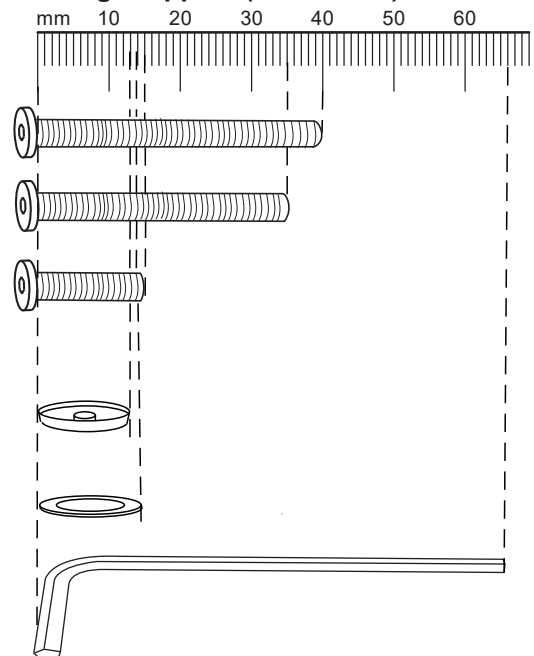

## Assembly instructions

### GETTING TO KNOW YOUR PRODUCT

Components supplied. Please use this guide if you require replacement parts.

Fixtures and fittings supplied(actual size)

Ref	Dimensions	Visual	Qty
A	91x65x9.5cm		1
B	91x65x9.5cm		1
C1	69.5x76x9.5cm		1
D1	75.5x54.5x2.5cm		1
E1	76x9.5x1.5cm		1

Ref	Dimensions	Qty
F	M6x40mm	4
G	M6x35mm	4
H	M6x15mm	4
I	Ø13x5mm	12
J	Ø14x1mm	12
K	22X66mm	1

**4**

<b>H x 4</b>	M6X15mm
<b>I x 4</b>	ø13X5mm
<b>J x 4</b>	ø14X1mm

**5**