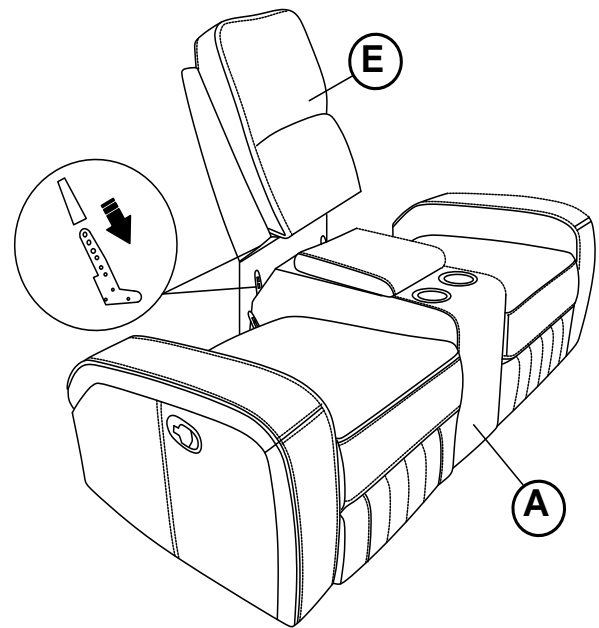

ASSEMBLY TIME

15 MINUTES

PARTS IDENTIFICATION

A	SEAT		1PC
B	LEFT EAR		1PC
C	RIGHT EAR		1PC
D	LEFT BACK		1PC
E	CONSOLE BACK		1PC
F	RIGHT BACK		1PC 1PC

STEP 1

STEP 2

STEP 3

STEP 4