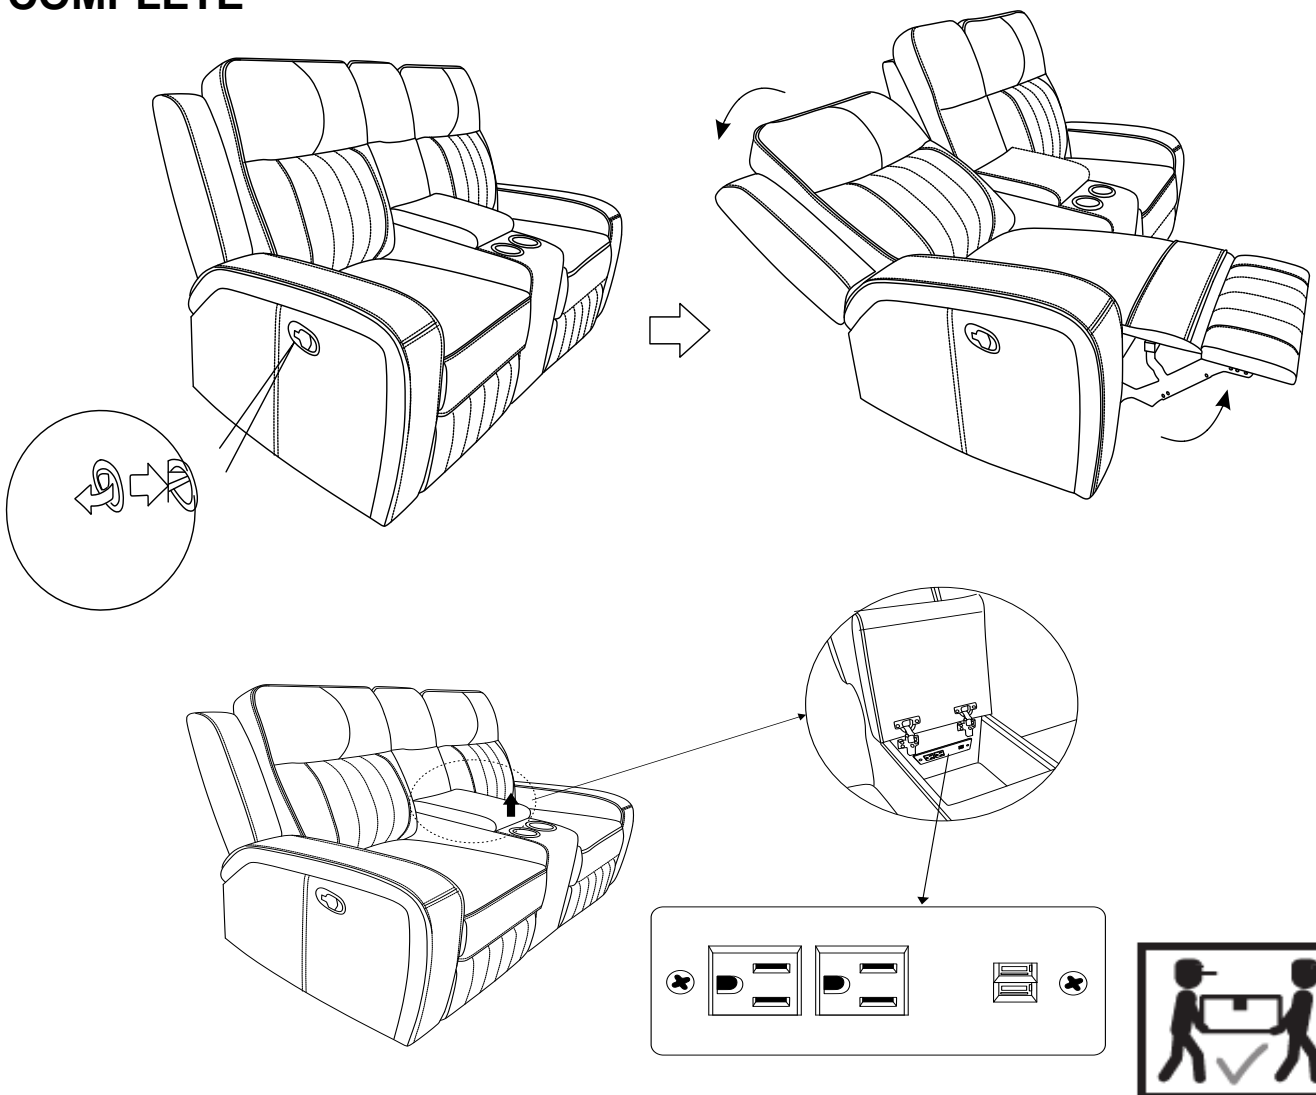

STEP 6 COMPLETE