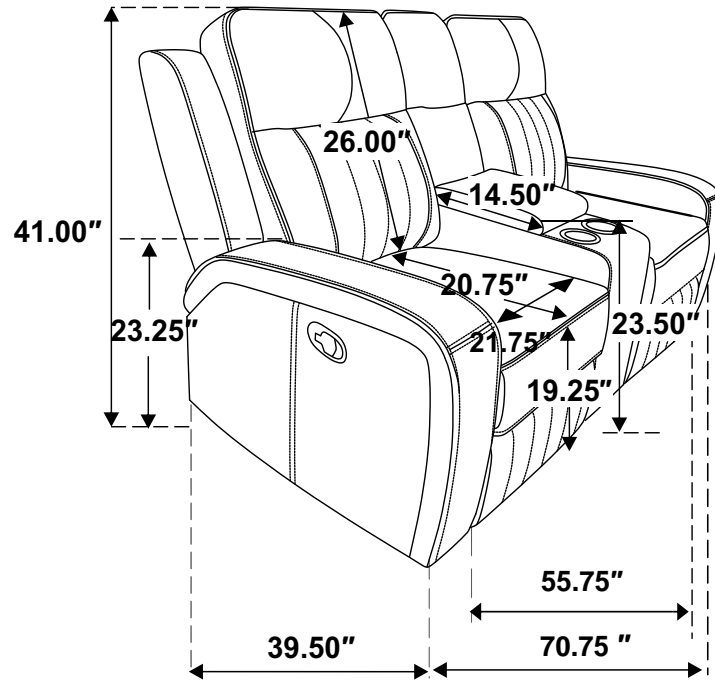

Note: Dimension tolerance $\pm 5\%$