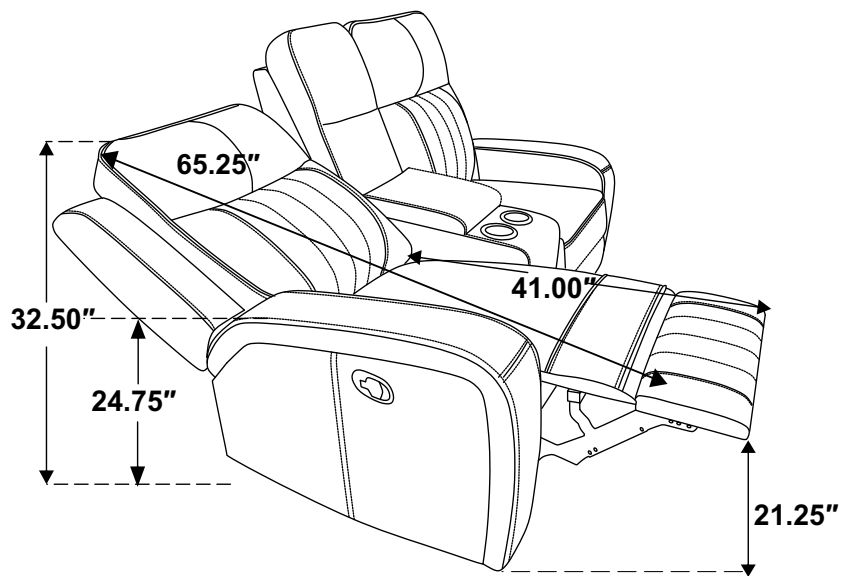

Note: Dimension tolerance $\pm 5\%$