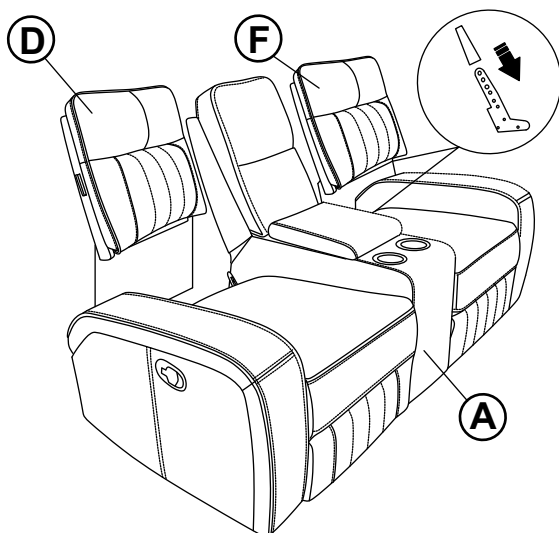

Loveseat

ASSEMBLY INSTRUCTION

ASSEMBLY TIPS:

1. Remove hardware from box and sort by size.
2. Please check to see that all hardware and parts represent prior to start of assembly.
3. Please follow attached instruction in the same sequence as numbered to assure fast & easy assembly.

ASSEMBLY TIME

15 MINUTES

PARTS IDENTIFICATION

A	SEAT		1PC
B	LEFT EAR		1PC
C	RIGHT EAR		1PC
D	LEFT BACK		1PC
E	CONSOLE BACK		1PC
F	RIGHT BACK		1PC 1PC

STEP 1

STEP 2

STEP 3

STEP 4