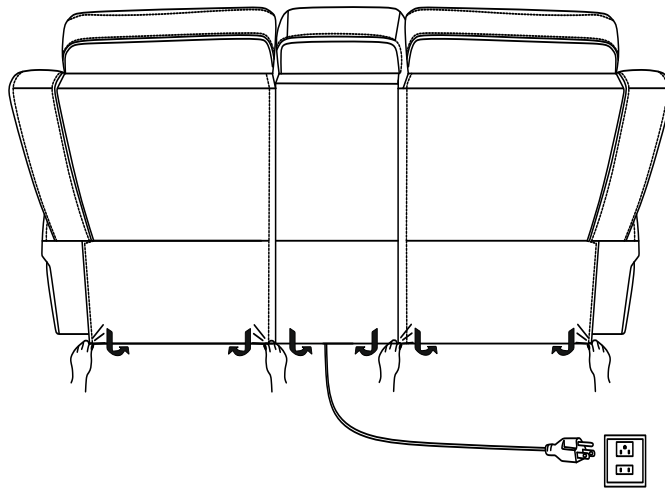

ASSEMBLY INSTRUCTION

STEP 5