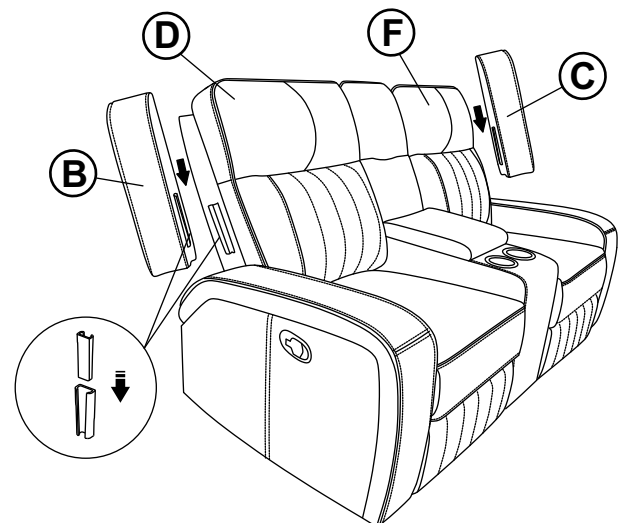

ASSEMBLY TIME

15 MINUTES

PARTS IDENTIFICATION

A	SEAT		1PC
B	LEFT EAR		1PC
C	RIGHT EAR		1PC
D	LEFT BACK		1PC
E	CONSOLE BACK		1PC
F	RIGHT BACK		1PC 1PC

STEP 1

STEP 2

STEP 3

STEP 4