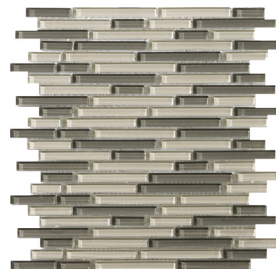

Lustrous color shines through in this exclusive glass and stone mosaic line. Lucente™ can be used on its own or combined with wall tile to make a lasting impression.

LUCENTE™

Glass Mosaic

Grazia Pattern

Certosa Pattern

Grazia Linear

Lido Linear

Murano Linear

Regale Linear

Servolo Linear

Blanc Linear

Morning Fog Linear

Pellestri Blend Linear

Blanc

Cream

Morning Fog

Cielo

Pewter

Sizes				
	12"x13" Mesh 11.80"x12.70"	12"x12" Mesh	3"x6" 3.15"x6.42"	13"x13" Mesh
Thickness	8mm	8mm	8mm	8mm
Testing	Shade Variation Rating			
Results*	3"x6" - V1 V2			

-  Sustainability Attributes
- Health Product Declaration (HPD) provided upon request
 - Product Packaging is 100% recyclable
 - VOC Free