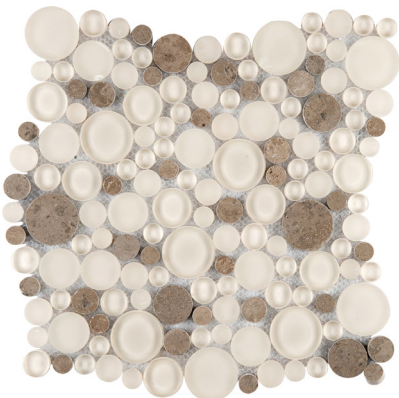

Lustrous color shines through in this exclusive glass and stone mosaic line. Lucente™ can be used on its own or combined with wall tile to make a lasting impression.

LUCENTE™

Glass Mosaic

Grazia Pattern

Certosa Pattern

Lido Pattern

Lidio Circle

WALL  RESIDENTIAL  COMMERCIAL  INDOOR 

Ambrato Linear

Andrea Linear

Campo Linear

Certosa Linear

Concordia Linear

Grazia Linear

Lido Linear

Murano Linear

Regale Linear

Servolo Linear

Blanc Linear

Morning Fog Linear

Pellestri Blend Linear

Blanc

Cream

Morning Fog

Cielo

Pewter

Sizes				
	12"x13" Mesh 11.80"x12.70"	12"x12" Mesh	3"x6" 3.15"x6.42"	13"x13" Mesh
Thickness	8mm	8mm	8mm	8mm
Testing	Shade Variation Rating			
Results*	3"x6" - V1 V2			

-  Sustainability Attributes
- Health Product Declaration (HPD) provided upon request
 - Product Packaging is 100% recyclable
 - VOC Free