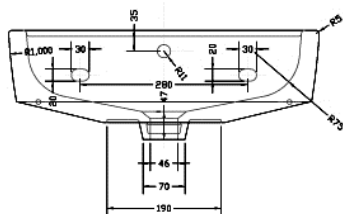

TECHNICAL DATASHEET

BLISS 520 BASIN 1T/H

Barcode	5055369022519
Product Code	CBL002
Finishes	WHITE
Product Type	CERAMIC

Guarantee & Aftercare

During installation extra care must be taken to avoid damaging the fittings. We provide a 5 year guarantee against faulty workmanship or materials (excluding serviceable parts), providing they have been installed, cared for and used in accordance with our instructions.

ADDITIONAL INFORMATION—The basin complies with the following standards. (Image shows basin & pedestal). Mono basin mixer not supplied

- BS 3402: 1969: Specification for quality of vitreous china sanitary appliances
- BS EN 31 Pedestal wash basins
- BS 1188:1974: Ceramic wash basins and pedestals
- Water supply regulations 1999