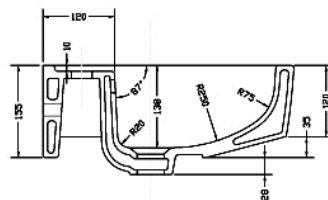

TECHNICAL DATASHEET

BLISS 520 BASIN 1T/H

Barcode	5055369022519
Product Code	CBL002
Finishes	WHITE
Product Type	CERAMIC

Guarantee & Aftercare

During installation extra care must be taken to avoid damaging the fittings. We provide a 5 year guarantee against faulty workmanship or materials (excluding serviceable parts), providing they have been installed, cared for and used in accordance with our instructions.

ADDITIONAL INFORMATION—The basin complies with the following standards. (Image shows basin & pedestal). Mono basin mixer not supplied

- BS 3402: 1969: Specification for quality of vitreous china sanitary appliances
- BS EN 31 Pedestal wash basins
- BS 1188:1974: Ceramic wash basins and pedestals
- Water supply regulations 1999