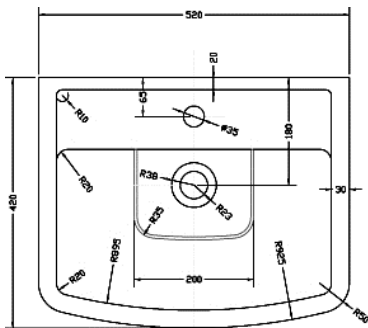

TECHNICAL DATASHEET

BLISS 520 BASIN 1T/H

Barcode	5055369022519
Product Code	CBL002
Finishes	WHITE
Product Type	CERAMIC

Guarantee & Aftercare

During installation extra care must be taken to avoid damaging the fittings. We provide a 5 year guarantee against faulty workmanship or materials (excluding serviceable parts), providing they have been installed, cared for and used in accordance with our instructions.

ADDITIONAL INFORMATION—The basin complies with the following standards. (Image shows basin & pedestal). Mono basin mixer not supplied

- BS 3402: 1969: Specification for quality of vitreous china sanitary appliances
- BS EN 31 Pedestal wash basins
- BS 1188:1974: Ceramic wash basins and pedestals
- Water supply regulations 1999