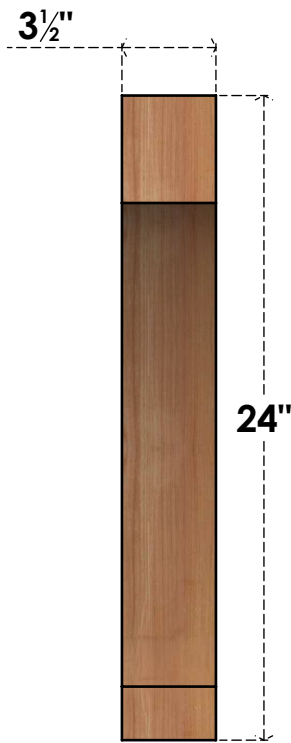

BRC04X24X24IMP00SWR

3 1/2"W X 24"D X 24"H IMPERIAL SMOOTH BRACE, WESTERN RED CEDAR

SIDE

FRONT

EKENA MILLWORK
 2300 WEST MAIN ST.
 CLARKSVILLE, TX 75426
 TOLL FREE: 866-607-0453
 WWW.EKENAMILLWORK.COM

NOTES