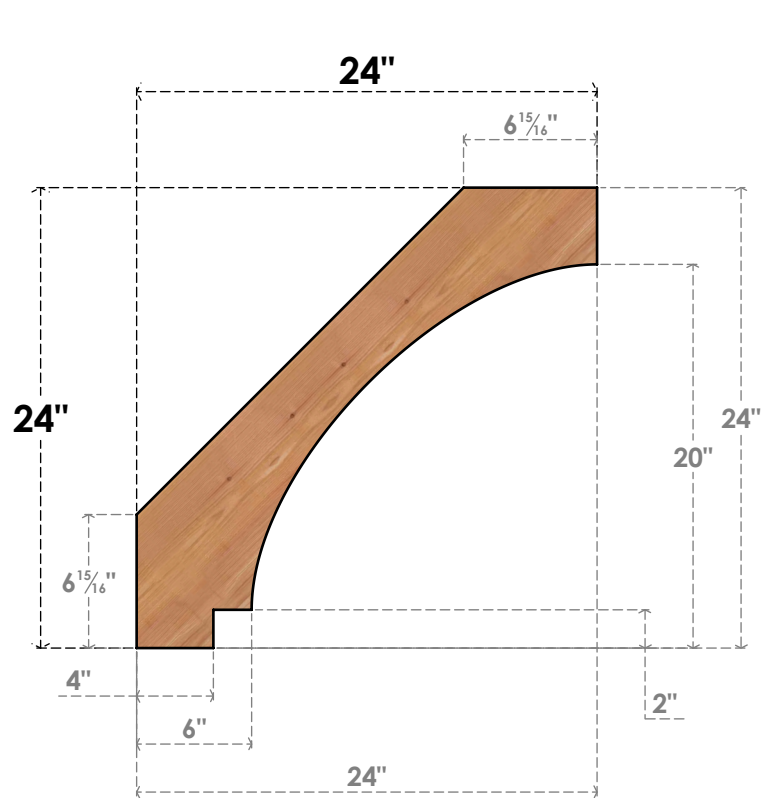

BRC04X24X24IMP00SWR

3 1/2"W X 24"D X 24"H IMPERIAL SMOOTH BRACE, WESTERN RED CEDAR

SIDE

FRONT

EKENA MILLWORK
 2300 WEST MAIN ST.
 CLARKSVILLE, TX 75426
 TOLL FREE: 866-607-0453
 WWW.EKENAMILLWORK.COM

NOTES