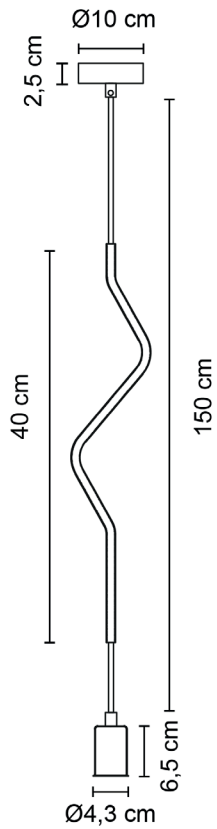

Pendant Lamp | 1x E27

Operating and Electrical

Input voltage	220-240 V
Input frequency	50/60 Hz
Socket type	E27
Socket quantity	1
Recommended bulb shape	ST64
Distance to lighted objects	0,5 m
Wattage limitation	max. 40 W

Installation

Intended installation location	ceiling installation
Ambient temperature	max. 40 °C
Suitable wire gauge	0,75 mm ² – 2,5 mm ²
Stripping length	9 mm

Mechanical and Housing

Color	white/green
	black/red
	copper/black
Material	steel
Weight	0,400 kg

Accessories

Installation material	2x fischer DUOPOWER 6x30 2x PZ2 screw 4,5x40
-----------------------	---