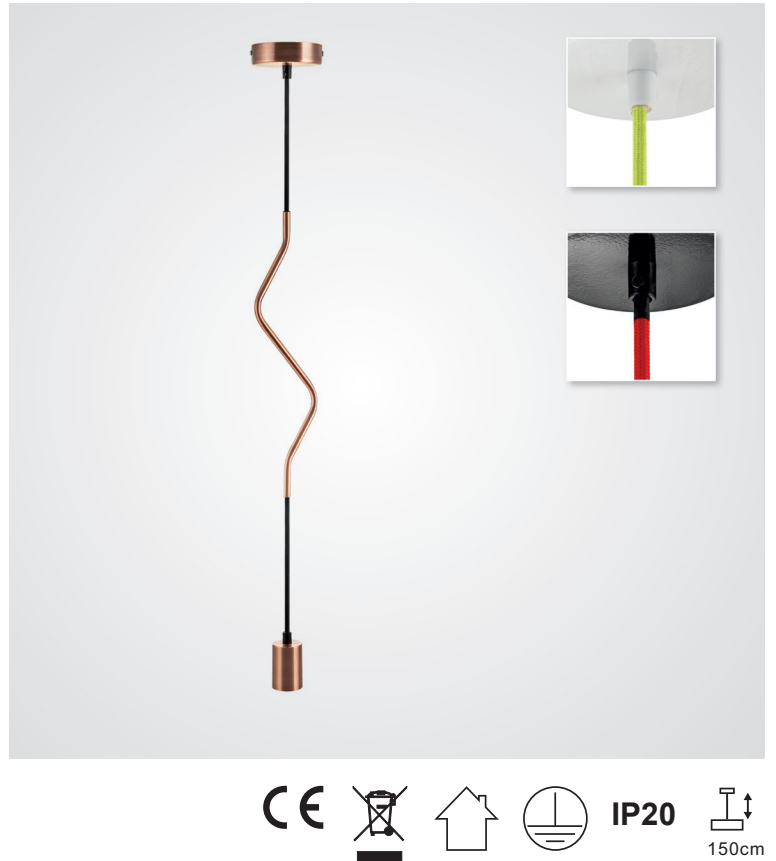

Pendant Lamp | 1x E27

Operating and Electrical

Input voltage	220-240 V
Input frequency	50/60 Hz
Socket type	E27
Socket quantity	1
Recommended bulb shape	ST64
Distance to lighted objects	0,5 m
Wattage limitation	max. 40 W

Installation

Intended installation location	ceiling installation
Ambient temperature	max. 40 °C
Suitable wire gauge	0,75 mm ² – 2,5 mm ²
Stripping length	9 mm

Mechanical and Housing

Color	white/green
	black/red
	copper/black
Material	steel
Weight	0,400 kg

Accessories

Installation material	2x fischer DUOPOWER 6x30 2x PZ2 screw 4,5x40
-----------------------	---