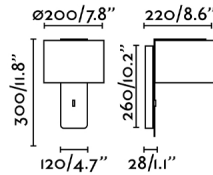

### General characteristics

Fixation	Wall
voltage	120V
Hertz	60Hz
Switch type	On/Off
Max. Power	15W