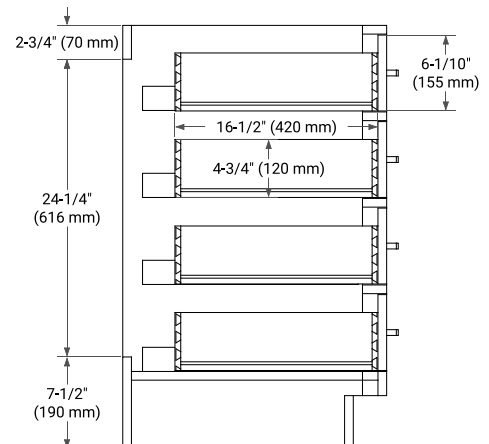

42" SINGLE SINK BASE CABINET

BASE CABINET DIMENSIONS

42" W x 21.5" D x 34.5" H

FEATURES

- Solid wood frame & plywood panels
- Dovetail drawers and joints
- Soft closing doors & drawers

HARDWARE FINISHES*

Brushed Nickel   Satin Brass   Matte Black   Polished Chrome

Hardware comes preinstalled with the illustrated option. Other finishes are available on our online store if you prefer a different one.

AVAILABLE COLORS

White   Grey   Midnight Blue   Oak

FRONT VIEW

SIDE VIEW

PLAN VIEW