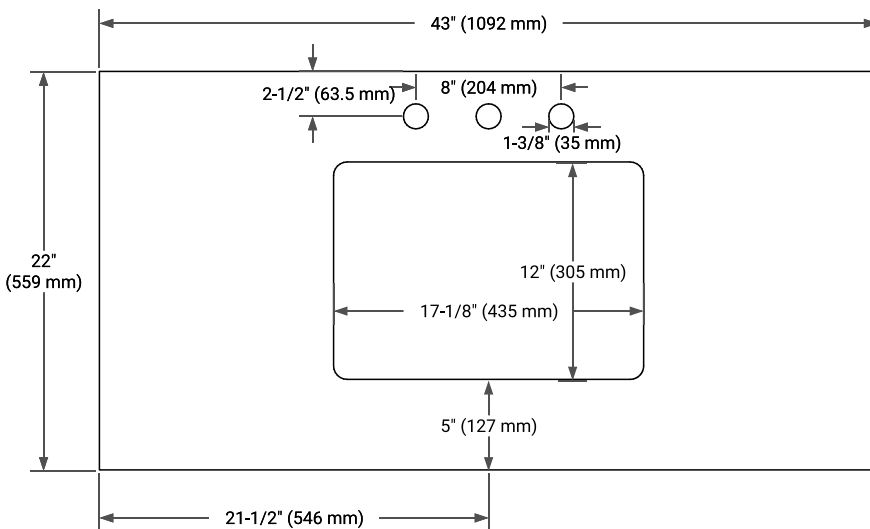

43" SINGLE RECTANGLE SINK COUNTERTOP WITH 0.75 IN. THICKNESS

OVERALL DIMENSIONS

43" W x 22" D x 0.75" H

COUNTERTOP OPTIONS

FEATURES

- Solid countertop with mitered edges & seams
- Undermount white rectangular sink
- Pre-drilled for 8" widespread faucet

INCLUDED

- Countertop
- Matching Backsplash
- Rectangle Sink

COUNTERTOP PLAN VIEW