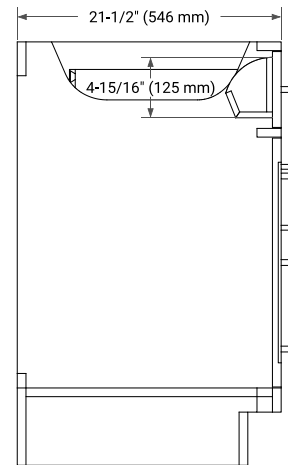

42" SINGLE SINK BASE CABINET

BASE CABINET DIMENSIONS

42" W x 21.5" D x 34.5" H

FEATURES

- Solid wood frame & plywood panels
- Dovetail drawers and joints
- Soft closing doors & drawers

HARDWARE FINISHES*

Brushed Nickel   Satin Brass   Matte Black   Polished Chrome

Hardware comes preinstalled with the illustrated option. Other finishes are available on our online store if you prefer a different one.

AVAILABLE COLORS

White   Grey   Midnight Blue   Oak

FRONT VIEW

SIDE VIEW

PLAN VIEW