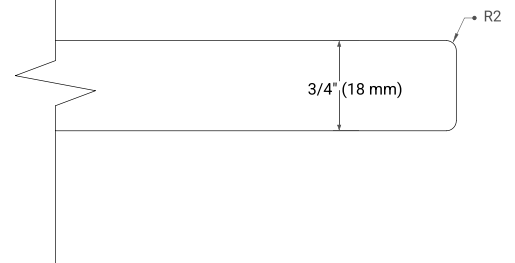

EDGE SIDE VIEW