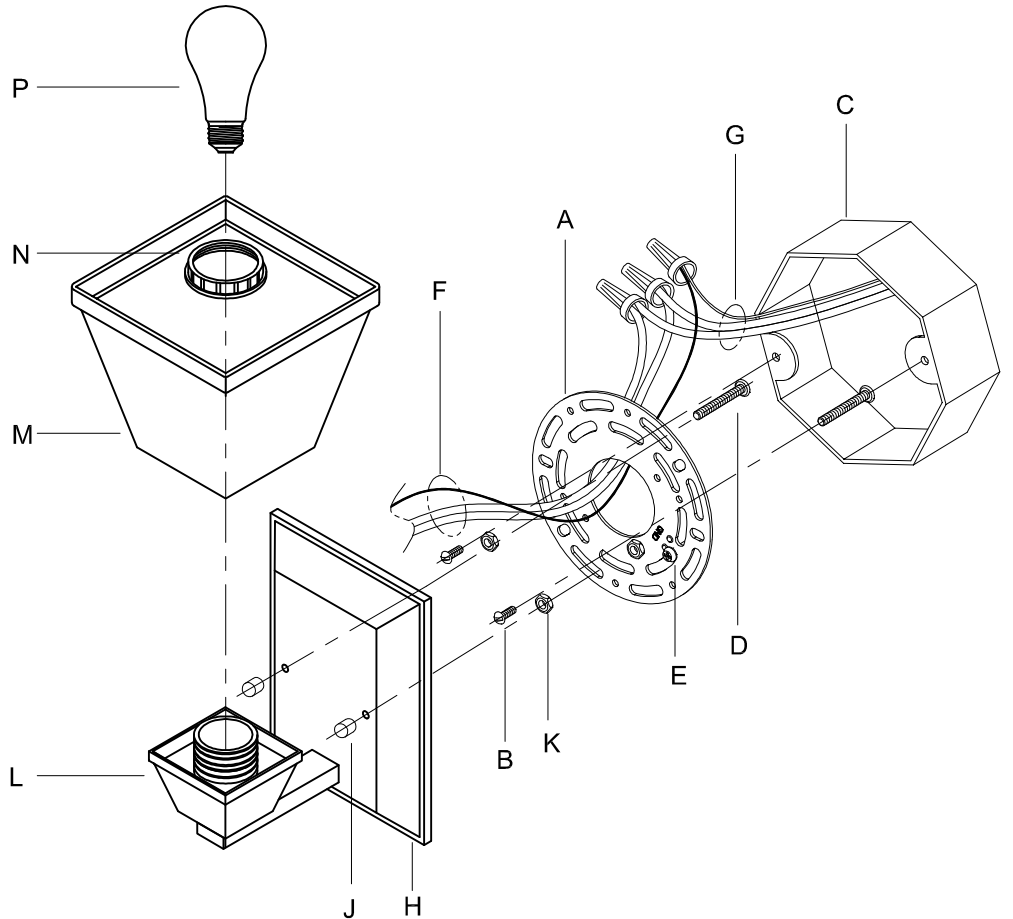

Assembly & Installation Instructions

CAUTION: Read instructions carefully and turn electricity off at main circuit breaker panel before beginning installation.

WARNING - If any Special Control Devices are used with this Fixture, Follow the Instructions Carefully to assure full compliance with N.E.C. requirements. If there are any questions, contact a Qualified Electrical Contractor.
CAUTION - All glass is fragile, use care when handling Glass component(s) and or Lamp(s).
WARNING - This product contains chemicals known to the State of California to cause cancer, birth defects and /or other reproductive harm. Thoroughly wash hands after installing, handling, cleaning, or otherwise touching this product.

CANOPY MOUNTING & WIRE CONNECTION ASSEMBLY STEPS:

1. D,E → A
2. K → D
3. B,A → C
4. F → G 
5. H,J → D
6. M → L
7. N,P → L

**B, C, G & P
 (NOT FURNISHED)
 (NON FOURNIE)
 (NO INCLUIDA)**

Instructions d'Assemblage et Installation