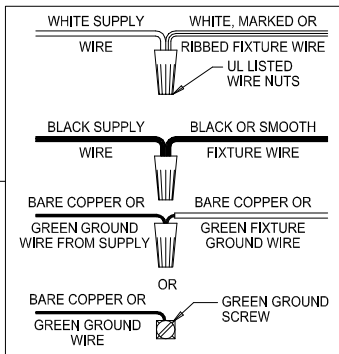

Assembly & Installation Instructions

CAUTION: Read instructions carefully and turn electricity off at main circuit breaker panel before beginning installation.

WARNING - If any Special Control Devices are used with this Fixture, Follow the Instructions Carefully to assure full compliance with N.E.C. requirements. If there are any questions, contact a Qualified Electrical Contractor.
CAUTION - All glass is fragile, use care when handling Glass component(s) and or Lamp(s).
WARNING - This product contains chemicals known to the State of California to cause cancer, birth defects and /or other reproductive harm. Thoroughly wash hands after installing, handling, cleaning, or otherwise touching this product.

CANOPY MOUNTING & WIRE CONNECTION ASSEMBLY STEPS:

1. D,E → A
2. K → D
3. B,A → C
4. F → G 
5. H,J → D
6. M → L
7. N,P → L

**B, C, G & P
 (NOT FURNISHED)
 (NON FOURNIE)
 (NO INCLUIDA)**

Instructions d'Assemblage et Installation