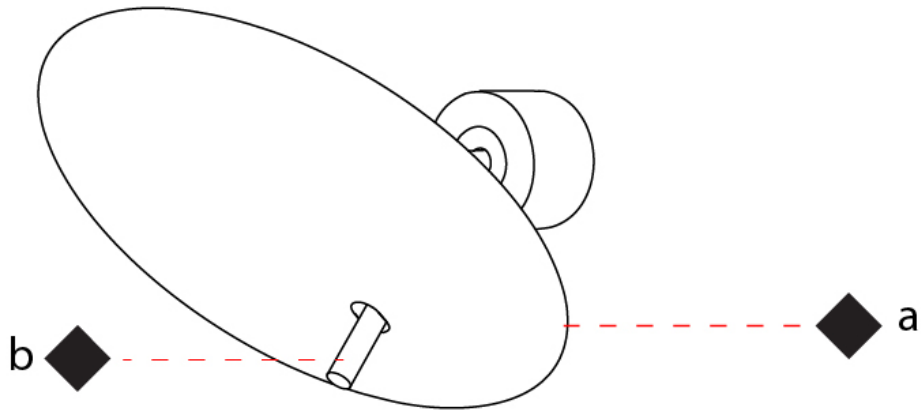

LUA SINGLE SURFACE

D43015-

PROJECT	_____
TYPE	_____
SPECIFIER	_____
QUANTITY	_____
DATE	_____