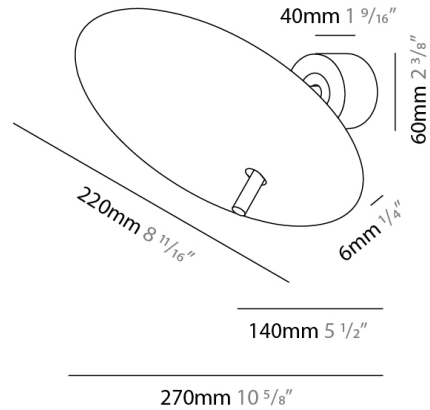

PROJECT	_____
TYPE	_____
SPECIFIER	_____
QUANTITY	_____
DATE	_____

LUA SINGLE SURFACE

D43015-

base number   Finish
Options

1. To build a product code in our configurator select the specify button on the base model # product page
2. To build a manual product code on this datasheet choose from the options listed below in blue font and add the suffix to the base model #

GENERAL

Division: Design _____
Series: Lua _____
Subseries: Lua Single _____
Mounting Type: Surface _____
Mounting Location: Wall _____
Subcategory: Ambient _____
Brand: Icone _____

PHYSICAL

Shape: Disc _____
Diameter (mm): 220 _____
Diameter (in): 8 11/16 _____
Length (mm): 140 _____
Length (in): 5 1/2 _____
Light Distribution: Indirect _____
Fixture Finish: WHI / DCS / WAM / WGS / CGS _____
Fixture Material: Aluminum _____

ELECTRICAL

Lamp Type: LED _____
Total Output Wattage (W): 20 _____
Dimming: Electronic Low Voltage Dimming _____
Driver Included: No _____
Input Voltage (V): 120Vac Direct Line _____

LED

Color Temperature (°K): 3000 _____
Nominal Lumen (lm): 1700 _____
CRI: >90 CRI _____
Lamp Life (hrs): 50000 _____

RATINGS AND CERTIFICATIONS

Certified By: Certified for North American Standards _____
IP rating: IP20 _____