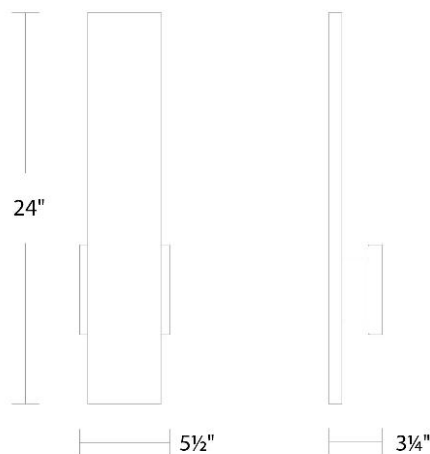

SPECIFICATIONS

Color Temp:	4000K,3500K,3000K
Input:	120 VAC,50/60Hz
CRI:	90
Dimming:	ELV: 100-10% ,TRIAC: 100-5%
Rated Life:	54000 Hours
Mounting:	Can be mounted on wall in all orientations
Standards:	ETL, cETL, Title 24 JA8 Compliant
	Wet Location Listed
Construction:	Aluminum body, frosted glass diffuser

REPLACEMENT PARTS

RPL-GLA-29124 - Glass

FINISHES:

Brushed Aluminum Black White

LINE DRAWING:

WS-W29124