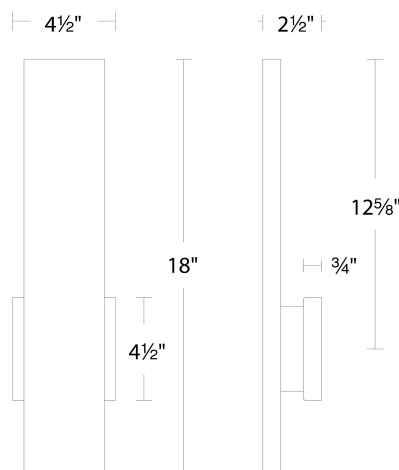

WAC LIGHTING

Stag

Outdoor Wall Sconce

Fixture Type: _____

Catalog Number: _____

Project: _____

Location: _____

Model & Size	Color Temp	Finish	LED Watts	LED Lumens	Delivered Lumens
WS-W29118 18"	3000K	AL Brushed Aluminum	16W	1265	789
	3500K	BK Black	16W	1424	883
	4000K	WT White	16W	1299	807

Example: **WS-W29118-40-WT**

For custom requests please contact customs@wacighting.com

DESCRIPTION

Majestic, keen and sharp. A signature silhouette.

FEATURES

- Back lit with indirect illumination
- 3CCT (3000K/3500K/4000K) selectable switch
- Option to pre-select color temperature or adjust in the field
- ACLED driverless technology
- 5 year warranty

SPECIFICATIONS

Color Temp:	3000K,3500K,4000K
Input:	120 VAC,50/60Hz
CRI:	90
Dimming:	ELV: 100-10% ,TRIAC: 100-10%
Rated Life:	54000 Hours
Mounting:	Can be mounted on wall in all orientations
Standards:	ETL, cETL,IP65,Title 24 JA8 Compliant
	Wet Location Listed
Construction:	Aluminum body, frosted glass diffuser

FINISHES:

LINE DRAWING:

WS-W29118