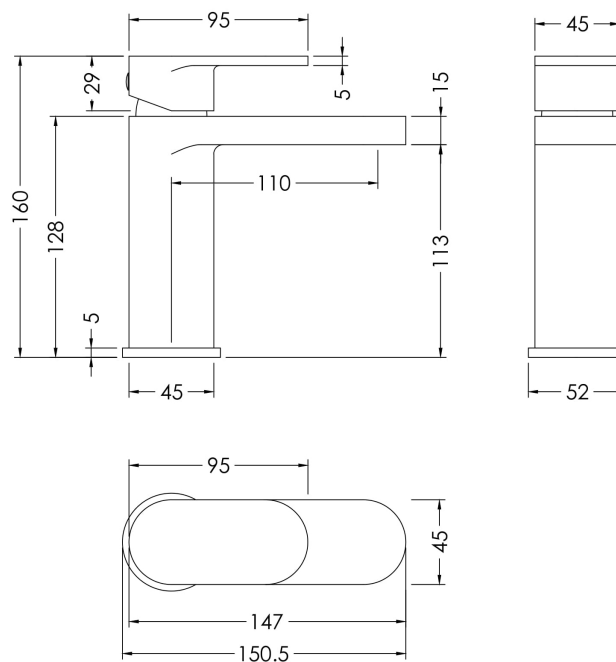

Sales Code: BIN315

Description: Binsey Mini Basin Mixer (P/B Waste)

Product Dimensions

Height (mm):	140
Width (mm):	45
Depth (mm):	125
Length (mm):	
Nett Weight (kg):	1.37

Packaging Dimensions

Height (mm):	95
Width (mm):	225
Depth (mm):	275
Gross Weight (kg):	1.37

Packaging Data

Box Colour:	White Cardboard Box
Box Qty:	1
Label Size:	100 x 50
Label Colour:	White Label
Label Qty:	1

Outer Box Dimensions (If Applicable)

Height (mm):	500
Width (mm):	480
Depth (mm):	295
Length (mm):	
Gross Weight (kg):	
Barcode:	5056211898771

Product Details

Country of Origin:	China
Fitting Instruction:	Yes
Product Material:	Brass
Control Type:	Manual
Waste Included:	Waste Included
Waste Type:	Push Button
WRAS Approval: No	Approval No: N/A
Valve/Cartridge Type:	Single Lever Cartridge
Colour/Finish:	Chrome
Mount Type:	Deck
Operating Pressure (bar):	0.2

Flow Rates: (Litres Per Min)	0.1 bar: 2.5	0.5 bar: 6.9	1 bar: 10	2 bar: 14.4	3 bar: 17.7
Pipe Size:	1/2"				
Pipe Centres:	N/A				