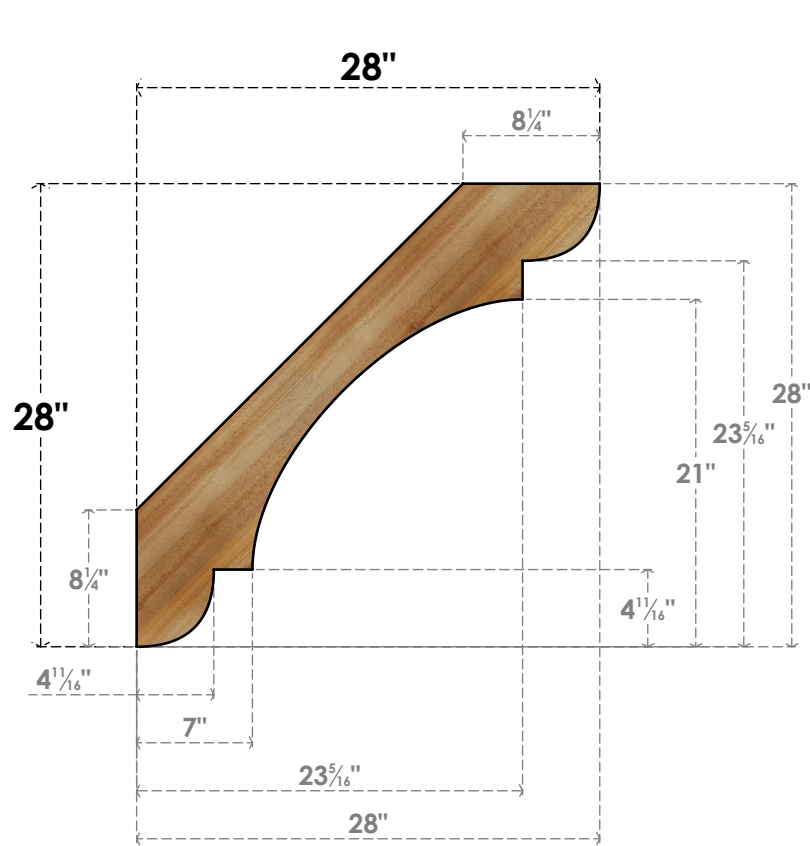

BRC06X28X28OLY00RWR

6"W X 28"D X 28"H OLYMPIC ROUGH SAWN BRACE, WESTERN RED CEDAR

SIDE

FRONT

EKENA MILLWORK
 2300 WEST MAIN ST.
 CLARKSVILLE, TX 75426
 TOLL FREE: 866-607-0453
 WWW.EKENAMILLWORK.COM

NOTES

1. INSTALLATION TO BE COMPLETED IN ACCORDANCE WITH MANUFACTURER'S SPECIFICATIONS.
2. DRAWING MAY NOT BE TO SCALE
3. THIS DRAWING IS INTENDED FOR DESIGN AND PLANNING PURPOSES ONLY.
4. ALL INFORMATION CONTAINED HEREIN WAS CURRENT AT THE TIME OF DEVELOPMENT BUT MUST BE REVIEWED AND APPROVED BY THE PRODUCT MANUFACTURER TO BE CONSIDERED ACCURATE.
5. PRODUCTS ARE NOT KILN DRIED. THIS ITEM IS UNIQUE AND WILL CONTAIN THE NATURAL VARIATIONS THAT THE WOOD SPECIES OFFERS. THIS MAY RESULT IN VARIATIONS UP TO 1/4"