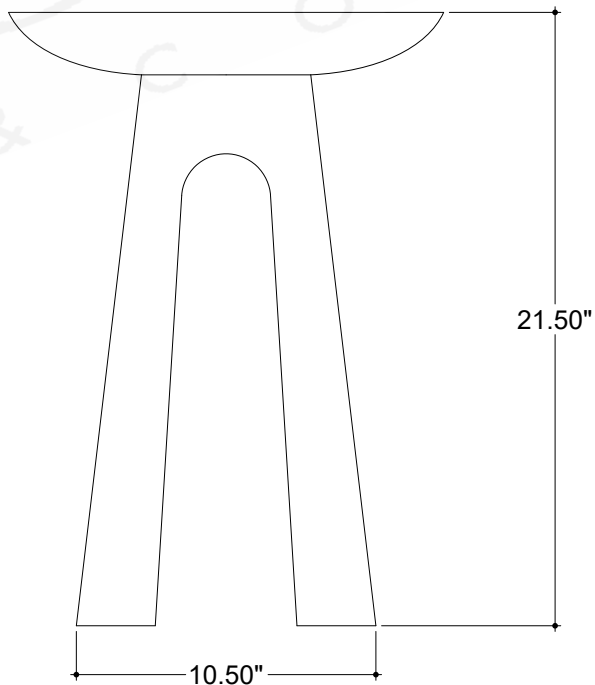

ITEM: 4000-0254

Overall Dimensions

Diameter: 15.25"

Height: 21.5"

TOP VIEW

FRONT VIEW

SIDE VIEW