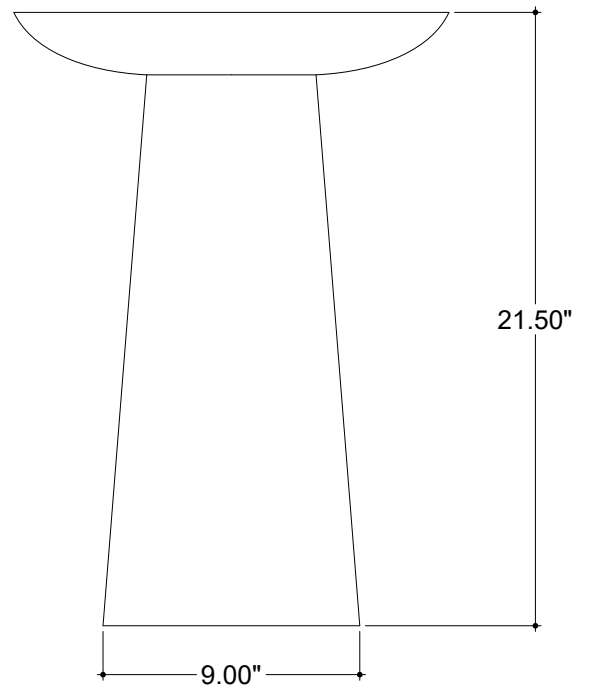

ITEM: 4000-0254

Overall Dimensions

Diameter: 15.25"

Height: 21.5"

TOP VIEW

FRONT VIEW

SIDE VIEW