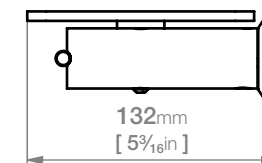

Code: 5825POLS

Finish: Polished

GRADE 304 Stainless Steel

Dimensions given are in **mm** and [**inches**].

Bathroom Butler® reserves the right to alter and/or remove designs from time to time without prior notice.

This drawing is to be used for reference purposes only. E & O.E.