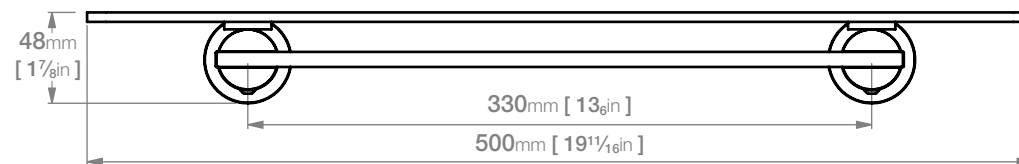

Code: 5825POLS

Finish: Polished

GRADE 304 Stainless Steel

Dimensions given are in **mm** and [**inches**].

Bathroom Butler® reserves the right to alter and/or remove designs from time to time without prior notice.

This drawing is to be used for reference purposes only. E & O.E.