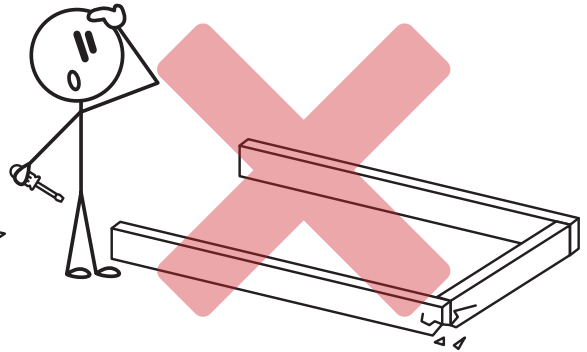

door⁺
more

SINGLE DOOR WITH FRAME ASSEMBLY

Single Door Frame Assembly Instructions - 80"H, 4-9/16" Jamb, Left Hand Inswing

IMPROPER INSTALLATION OR USE OF THIS PRODUCT MAY RESULT IN INJURY OR DAMAGE.

TO ENSURE SAFE INSTALLATION AND USE, FOLLOW THESE PRECAUTIONS:

- ALWAYS follow the provided installation instructions carefully.
- NEVER install the door frame on an unstable or uneven surface.
- NEVER allow children to hang, swing, or climb on the door or frame.
- ENSURE all screws and fittings are securely tightened before use.
- DO NOT force the door into place if alignment issues occur adjust the frame accordingly.
- DO NOT modify or remove any structural components, as this may compromise stability and safety.
- USE appropriate tools and safety gear during installation.

YOUR TITLE HERE DOOR KIT INCLUDES THE FOLLOWING COMPONENTS

1 Door (x1)

2 Threshold (x1)

3 Door Sweep (x1)

4 Header Weatherstrip (x1)

5 Leg Weatherstrip (x2)

6 Left Hand Leg (x1)

7 Right Hand Leg (x1)