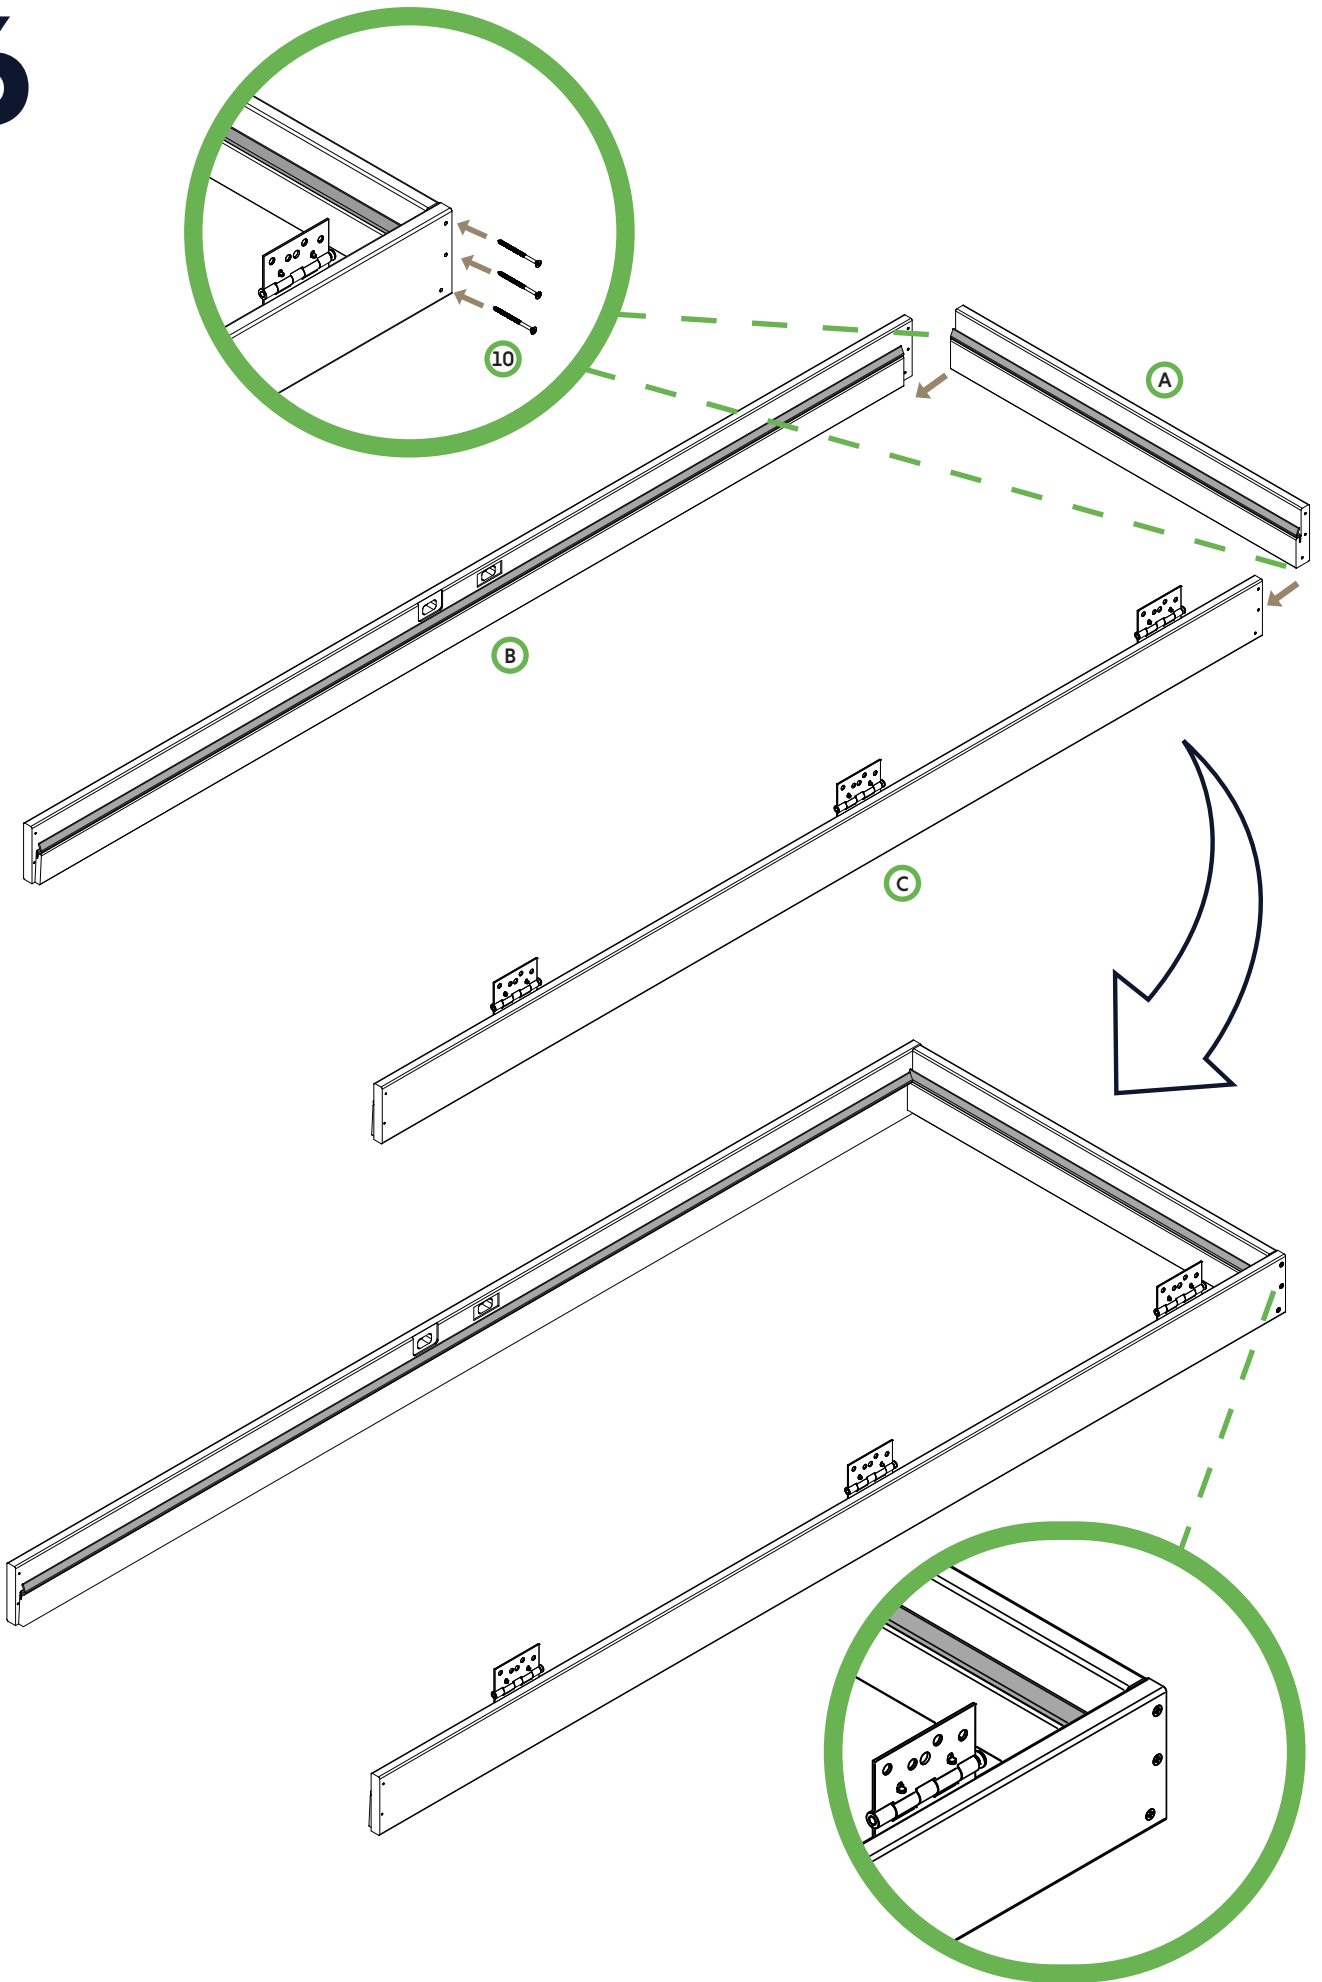

door⁺
more

SINGLE DOOR WITH FRAME ASSEMBLY

Single Door Frame Assembly Instructions - 80"H, 4-9/16" Jamb, Left Hand Inswing

IMPROPER INSTALLATION OR USE OF THIS PRODUCT MAY RESULT IN INJURY OR DAMAGE.

TO ENSURE SAFE INSTALLATION AND USE, FOLLOW THESE PRECAUTIONS:

5

1

3

6

7

11 PRE HUNG SINGLE DOOR WITH FRAME ASSEMBLY

do⁺or
more

8