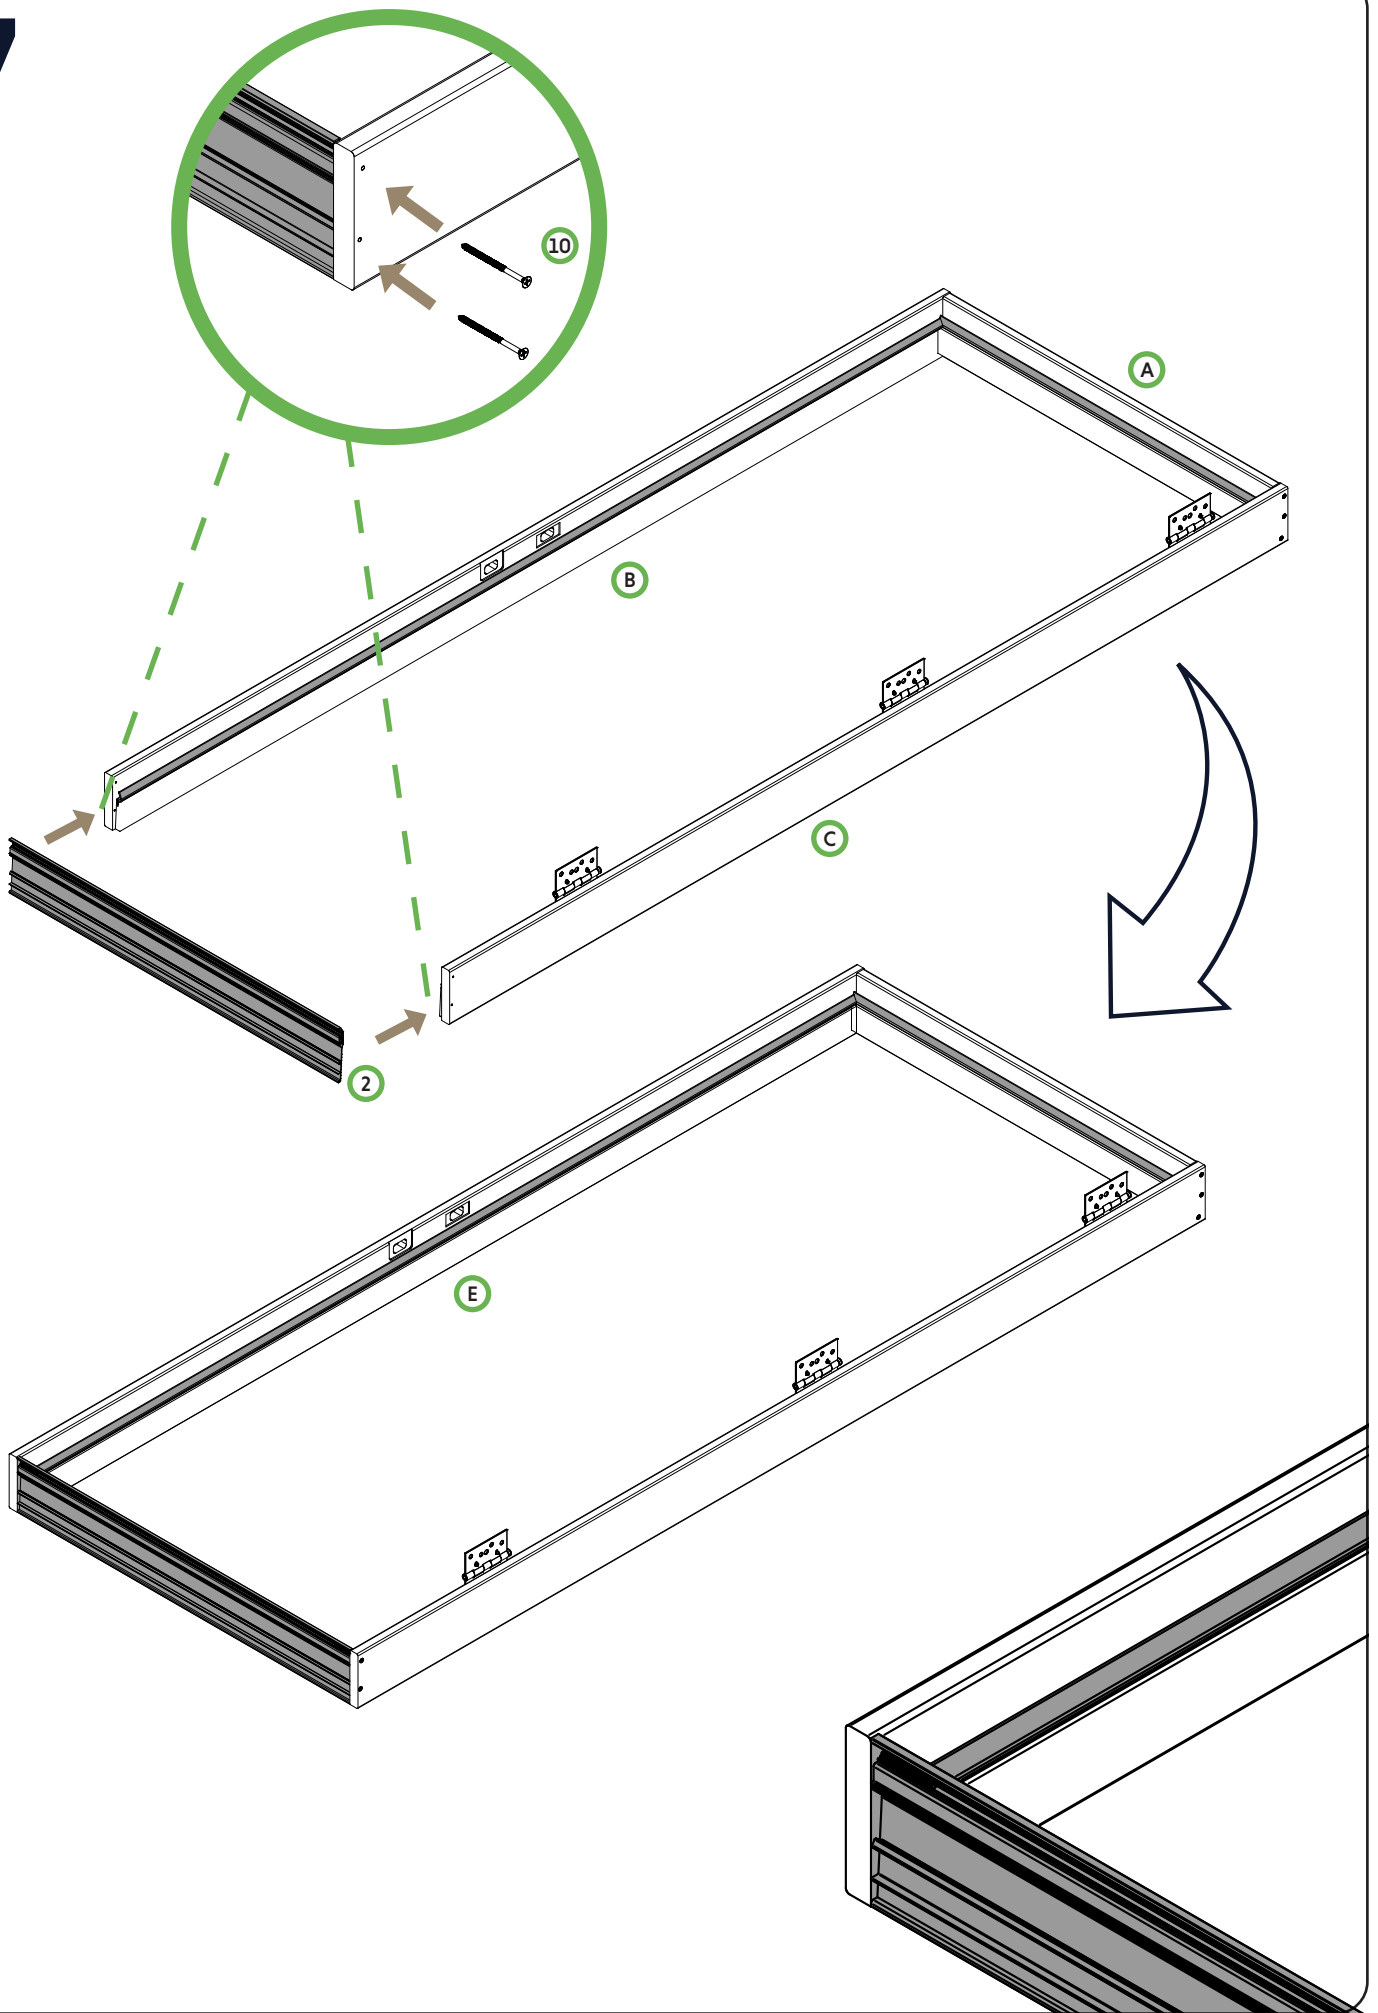

door⁺
more

SINGLE DOOR WITH FRAME ASSEMBLY

Single Door Frame Assembly Instructions - 80"H, 4-9/16" Jamb, Left Hand Inswing

IMPROPER INSTALLATION OR USE OF THIS PRODUCT MAY RESULT IN INJURY OR DAMAGE.

TO ENSURE SAFE INSTALLATION AND USE, FOLLOW THESE PRECAUTIONS:

5

1

3

6

7

11 PRE HUNG SINGLE DOOR WITH FRAME ASSEMBLY

do⁺or
more

8