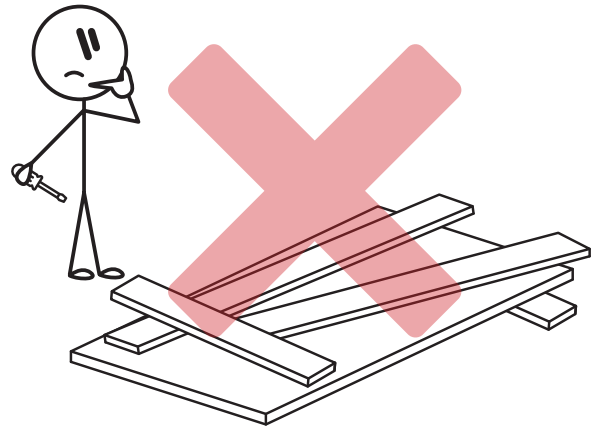

door⁺
more

SINGLE DOOR WITH FRAME ASSEMBLY

Single Door Frame Assembly Instructions - 80"H, 4-9/16" Jamb, Left Hand Inswing

IMPROPER INSTALLATION OR USE OF THIS PRODUCT MAY RESULT IN INJURY OR DAMAGE.

TO ENSURE SAFE INSTALLATION AND USE, FOLLOW THESE PRECAUTIONS:

- ALWAYS follow the provided installation instructions carefully.
- NEVER install the door frame on an unstable or uneven surface.
- NEVER allow children to hang, swing, or climb on the door or frame.
- ENSURE all screws and fittings are securely tightened before use.
- DO NOT force the door into place if alignment issues occur adjust the frame accordingly.
- DO NOT modify or remove any structural components, as this may compromise stability and safety.
- USE appropriate tools and safety gear during installation.

YOUR TITLE HERE DOOR KIT INCLUDES THE FOLLOWING COMPONENTS

1 Door (x1)

2 Threshold (x1)

3 Door Sweep (x1)

4 Header Weatherstrip (x1)

5 Leg Weatherstrip (x2)

6 Left Hand Leg (x1)

7 Right Hand Leg (x1)