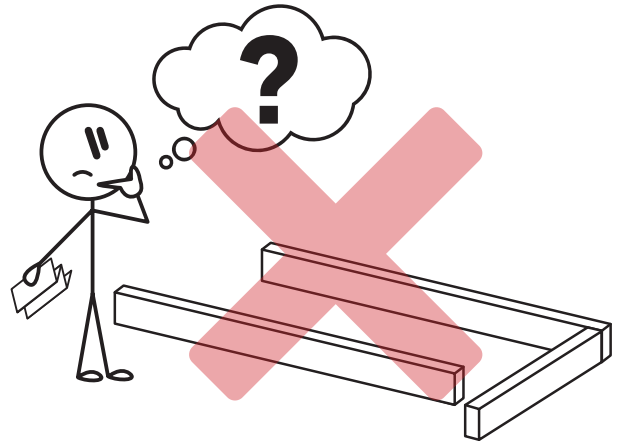

door⁺
more

SINGLE DOOR WITH FRAME ASSEMBLY

Single Door Frame Assembly Instructions - 80"H, 4-9/16" Jamb, Left Hand Inswing

IMPROPER INSTALLATION OR USE OF THIS PRODUCT MAY RESULT IN INJURY OR DAMAGE.

TO ENSURE SAFE INSTALLATION AND USE, FOLLOW THESE PRECAUTIONS:

- ALWAYS follow the provided installation instructions carefully.
- NEVER install the door frame on an unstable or uneven surface.
- NEVER allow children to hang, swing, or climb on the door or frame.
- ENSURE all screws and fittings are securely tightened before use.
- DO NOT force the door into place if alignment issues occur adjust the frame accordingly.
- DO NOT modify or remove any structural components, as this may compromise stability and safety.
- USE appropriate tools and safety gear during installation.