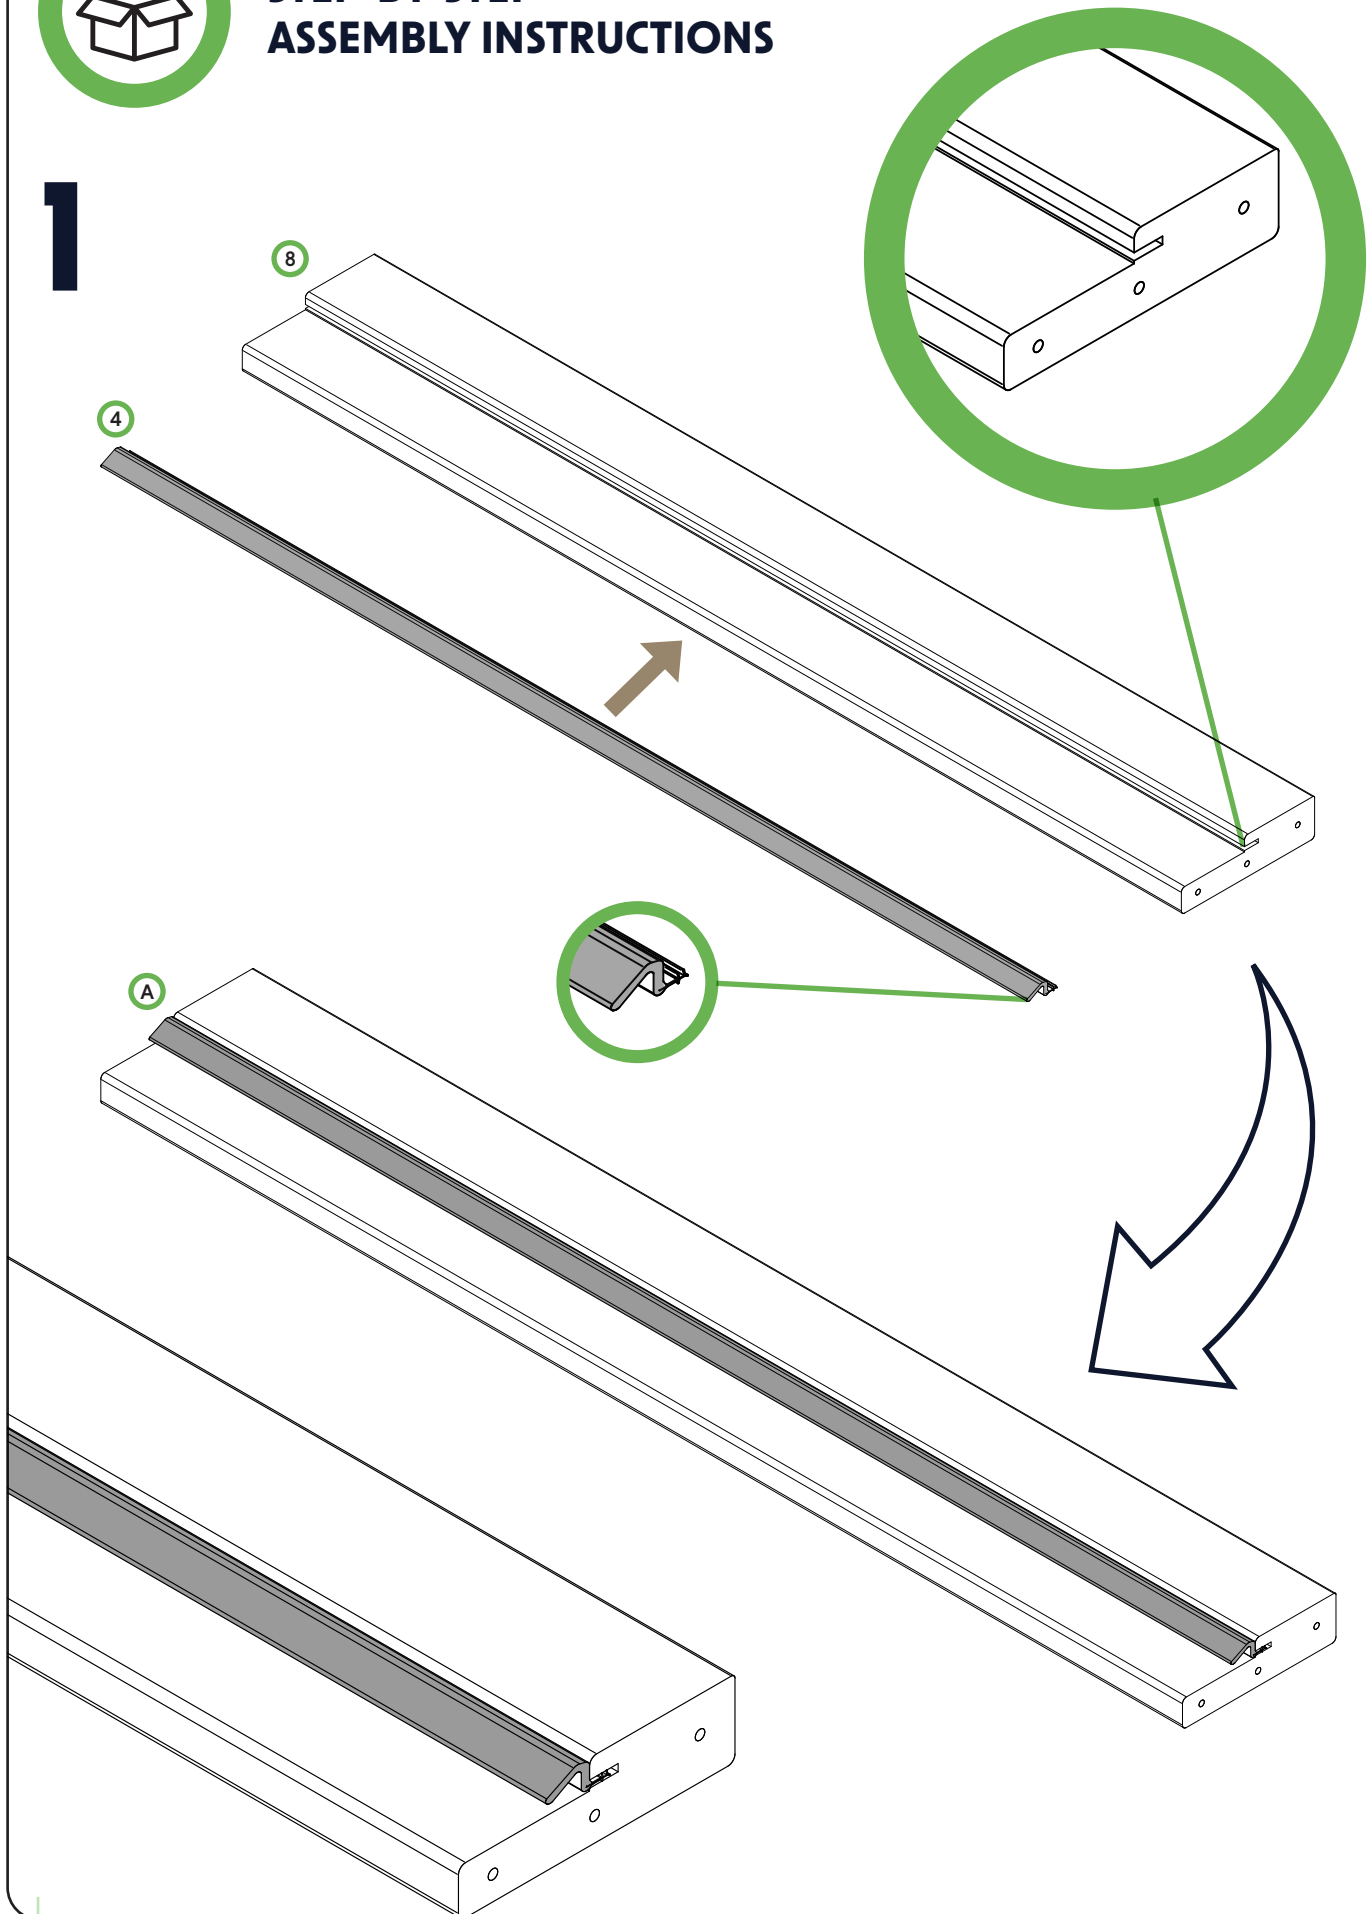

door⁺
more

SINGLE DOOR WITH FRAME ASSEMBLY

Single Door Frame Assembly Instructions - 80"H, 4-9/16" Jamb, Left Hand Inswing

IMPROPER INSTALLATION OR USE OF THIS PRODUCT MAY RESULT IN INJURY OR DAMAGE.

TO ENSURE SAFE INSTALLATION AND USE, FOLLOW THESE PRECAUTIONS:

8 Header (x1)

9 Hinge (x3)

10 Frame Screw (x10)
(#6 x 2-1/4)

11 Hinge Screw (x24)
(#8 x 3/4)

Note: If any parts are missing or damaged, please file a claim at <https://www.doornmore.com/help/claim.html>. Be sure to have your order number and product details ready for faster assistance.

PROTECTIVE EQUIPMENT (PPE)

EQUIPMENT NEEDED

STEP-BY-STEP ASSEMBLY INSTRUCTIONS

1

5 PRE HUNG SINGLE DOOR WITH FRAME ASSEMBLY

2

3

4