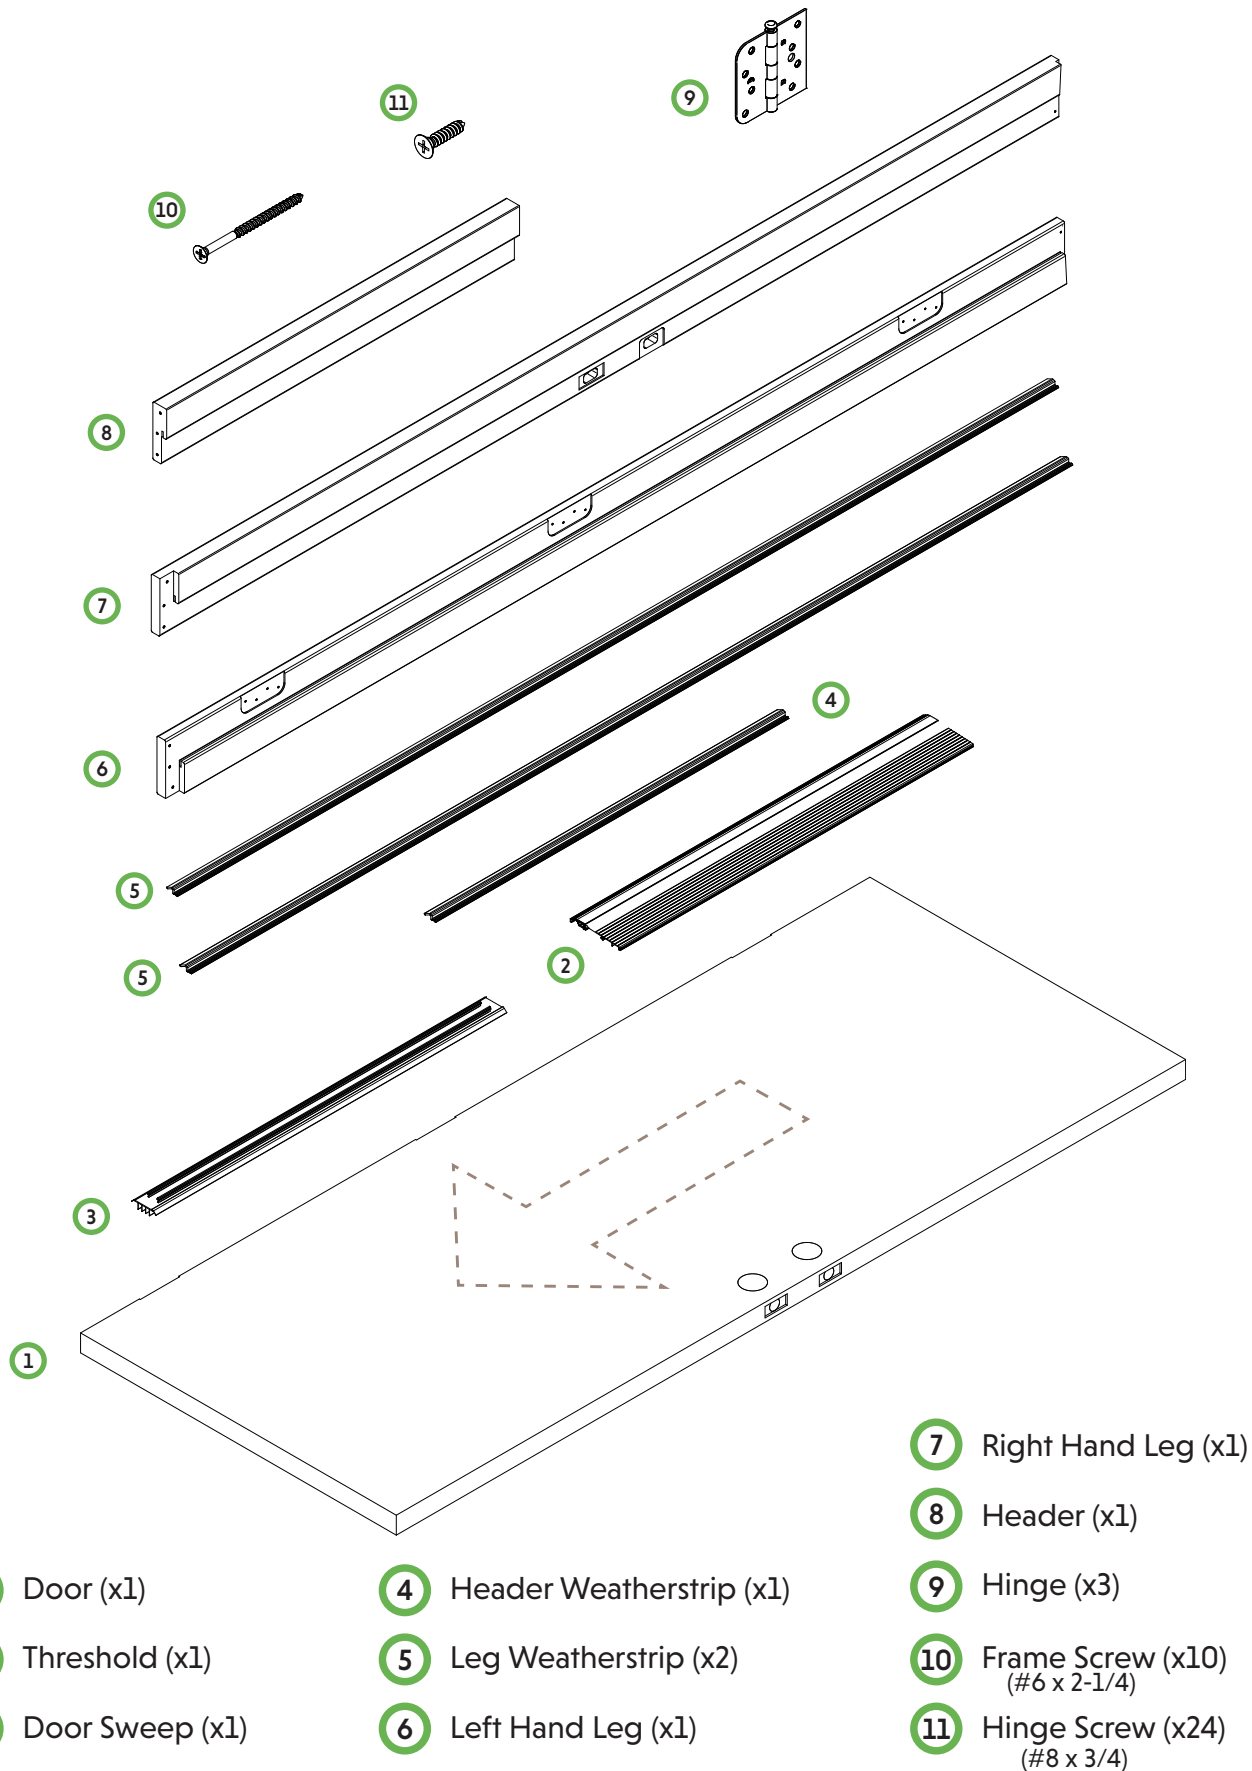

door⁺
more

SINGLE DOOR WITH FRAME ASSEMBLY

Single Door Frame Assembly Instructions - 80"H, 4-9/16" Jamb, Left Hand Inswing

IMPROPER INSTALLATION OR USE OF THIS PRODUCT MAY RESULT IN INJURY OR DAMAGE.

TO ENSURE SAFE INSTALLATION AND USE, FOLLOW THESE PRECAUTIONS:

- ALWAYS follow the provided installation instructions carefully.
- NEVER install the door frame on an unstable or uneven surface.
- NEVER allow children to hang, swing, or climb on the door or frame.
- ENSURE all screws and fittings are securely tightened before use.
- DO NOT force the door into place if alignment issues occur adjust the frame accordingly.
- DO NOT modify or remove any structural components, as this may compromise stability and safety.
- USE appropriate tools and safety gear during installation.

YOUR TITLE HERE DOOR KIT INCLUDES THE FOLLOWING COMPONENTS

1 Door (x1)

2 Threshold (x1)

3 Door Sweep (x1)

4 Header Weatherstrip (x1)

5 Leg Weatherstrip (x2)

6 Left Hand Leg (x1)

7 Right Hand Leg (x1)

8 Header (x1)

9 Hinge (x3)

10 Frame Screw (x10)
(#6 x 2-1/4)

11 Hinge Screw (x24)
(#8 x 3/4)

Note: If any parts are missing or damaged, please file a claim at <https://www.doornmore.com/help/claim.html>. Be sure to have your order number and product details ready for faster assistance.