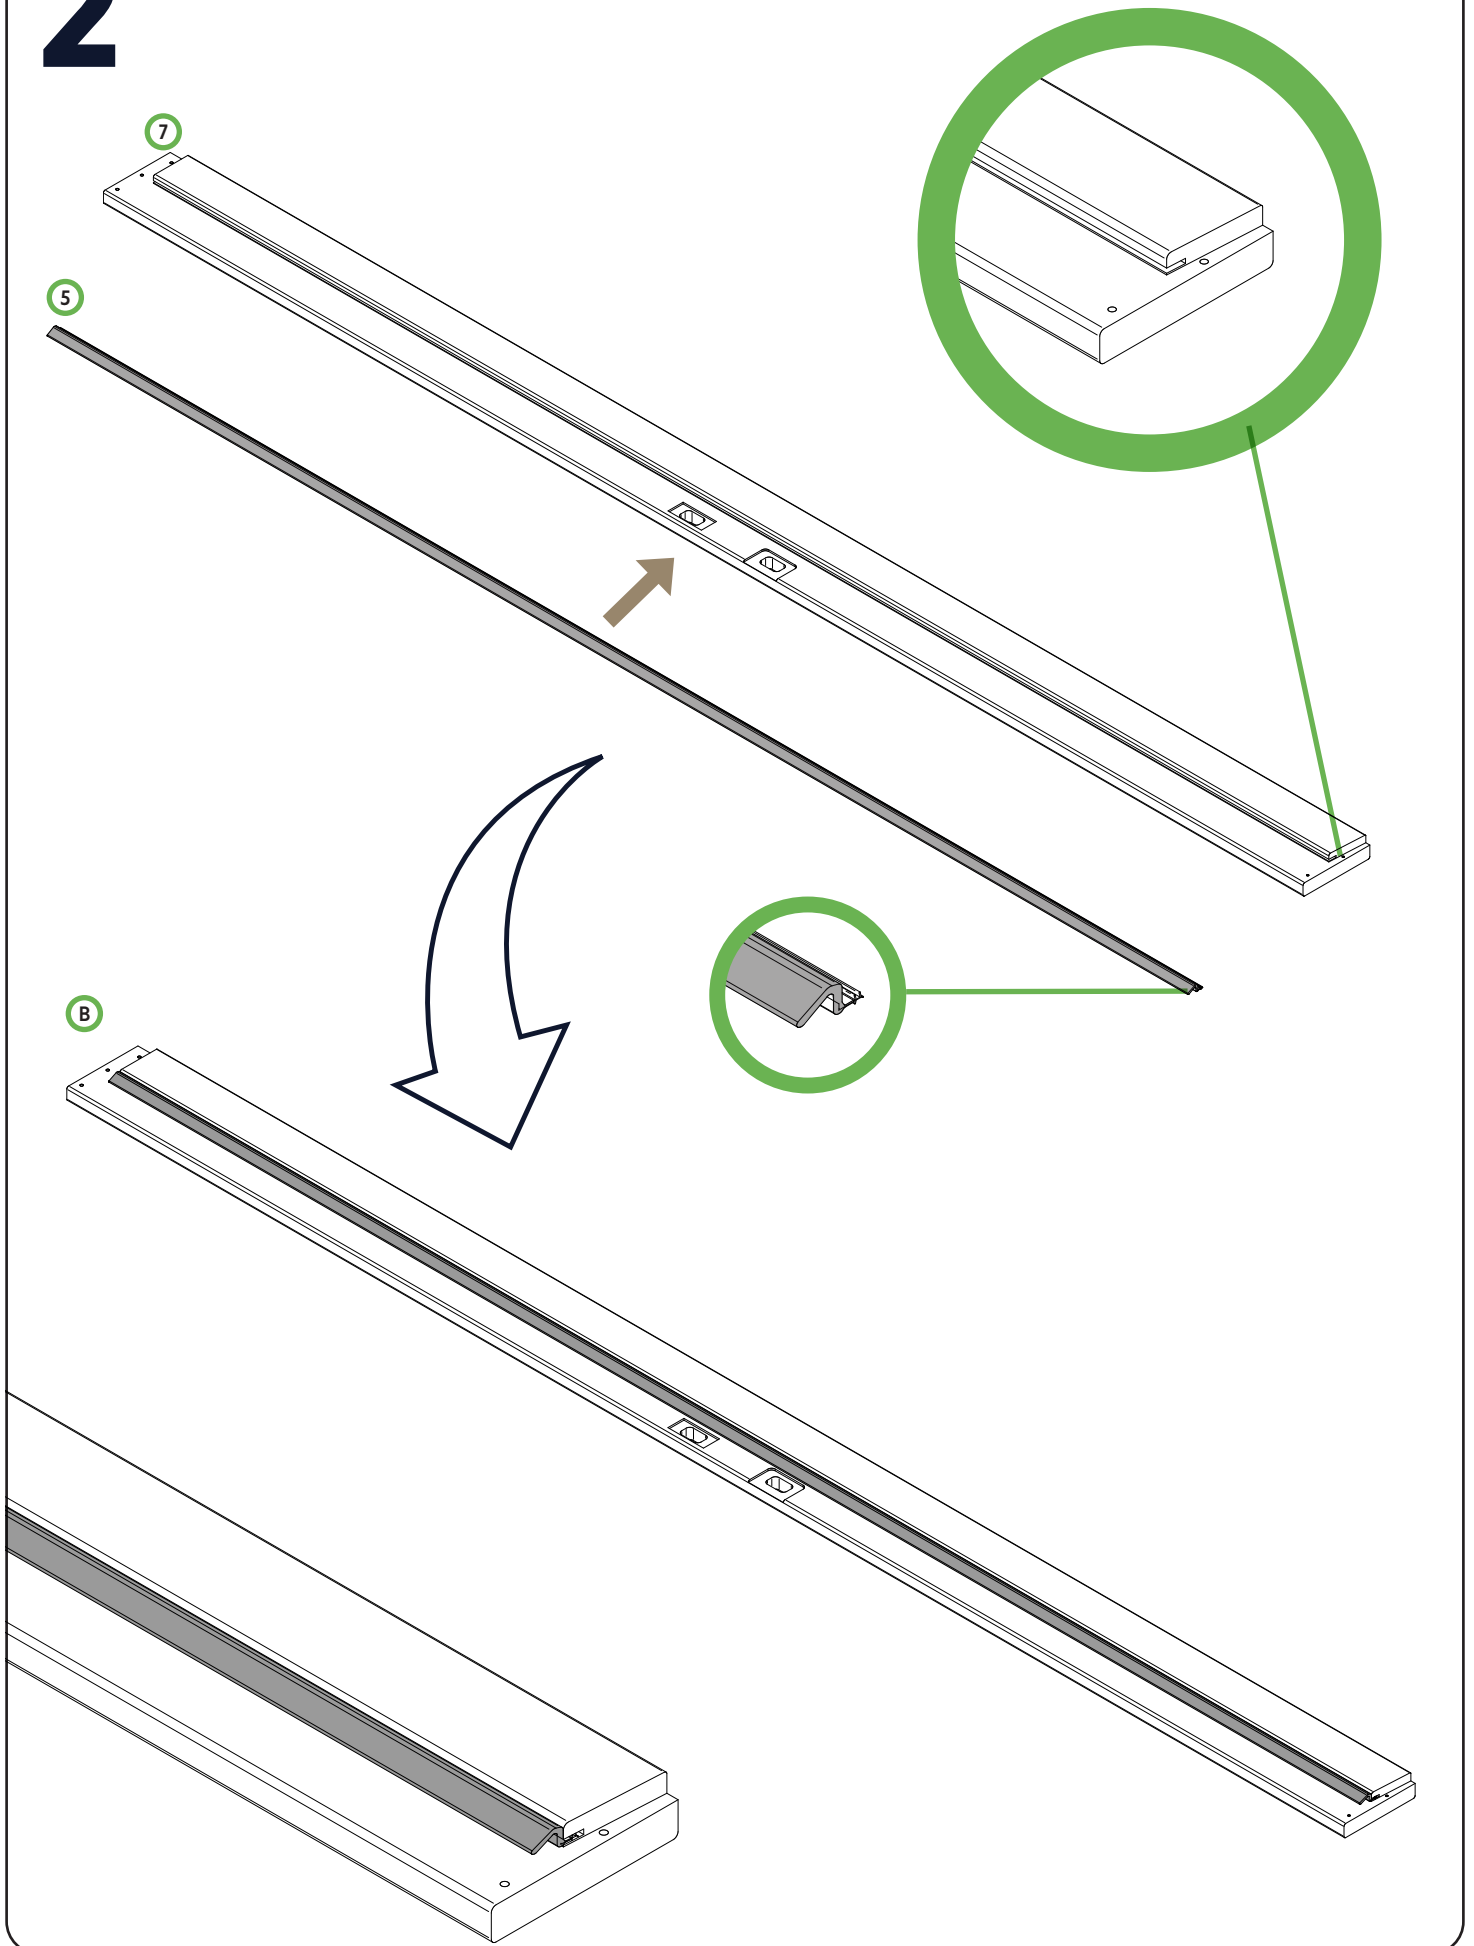

door⁺
more

SINGLE DOOR WITH FRAME ASSEMBLY

Single Door Frame Assembly Instructions - 80"H, 4-9/16" Jamb, Left Hand Inswing

IMPROPER INSTALLATION OR USE OF THIS PRODUCT MAY RESULT IN INJURY OR DAMAGE.

TO ENSURE SAFE INSTALLATION AND USE, FOLLOW THESE PRECAUTIONS:

PROTECTIVE EQUIPMENT (PPE)

EQUIPMENT NEEDED

STEP-BY-STEP ASSEMBLY INSTRUCTIONS

1

5 PRE HUNG SINGLE DOOR WITH FRAME ASSEMBLY

2

3

4