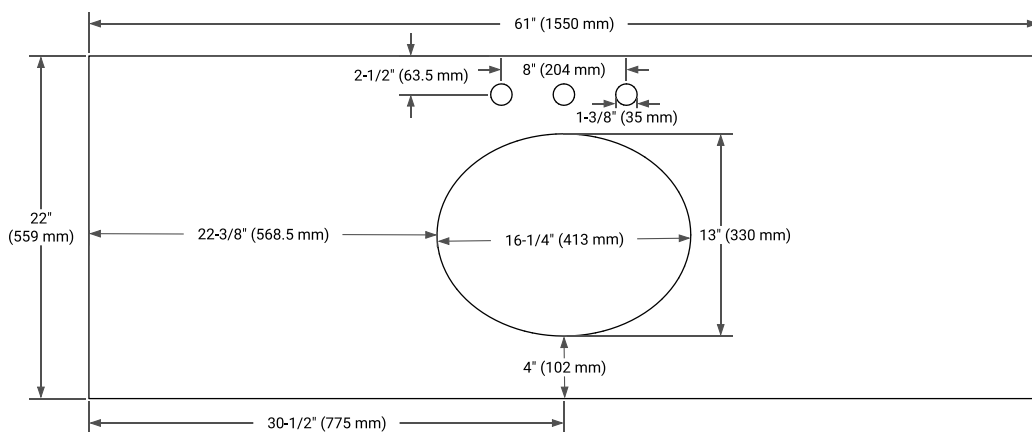

60" SINGLE SINK BASE CABINET

BASE CABINET DIMENSIONS

60" W x 21.5" D x 34.5" H

FEATURES

- Solid wood frame & plywood panels
- Dovetail drawers and joints
- Soft closing doors & drawers

HARDWARE FINISHES*

Brushed Nickel Satin Brass Matte Black Polished Chrome

61" SINGLE OVAL SINK COUNTERTOP WITH 0.75" THICKNESS

OVERALL DIMENSIONS

61" W x 22" D x 0.75" H

COUNTERTOP OPTIONS

Carrara Marble

FEATURES

- Solid countertop with mitered edges & seams
- Undermount white oval sink
- Pre-drilled for 8" widespread faucet

INCLUDED

- Countertop
- Matching Backsplash
- Oval Sink

COUNTERTOP PLAN VIEW

EDGE SIDE VIEW

THREE DIMENSIONAL COUNTERTOP VIEW