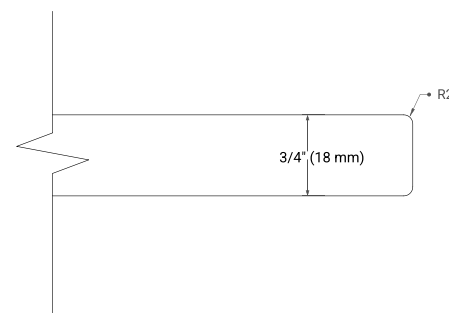

61" SINGLE OVAL SINK COUNTERTOP WITH 0.75" THICKNESS

OVERALL DIMENSIONS

61" W x 22" D x 0.75" H

COUNTERTOP OPTIONS

Carrara Marble

FEATURES

- Solid countertop with mitered edges & seams
- Undermount white oval sink
- Pre-drilled for 8" widespread faucet

INCLUDED

- Countertop
- Matching Backsplash
- Oval Sink

COUNTERTOP PLAN VIEW

EDGE SIDE VIEW

THREE DIMENSIONAL COUNTERTOP VIEW