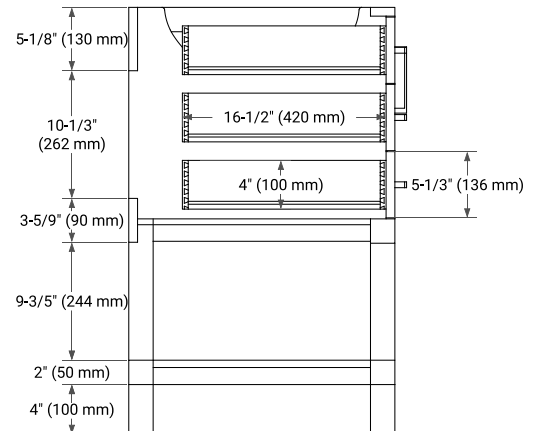

60" SINGLE SINK BASE CABINET

BASE CABINET DIMENSIONS

60" W x 21.5" D x 34.5" H

FEATURES

- Solid wood frame & plywood panels
- Dovetail drawers and joints
- Soft closing doors & drawers

HARDWARE FINISHES*

Brushed Nickel Satin Brass Matte Black Polished Chrome

61" SINGLE OVAL SINK COUNTERTOP WITH 0.75" THICKNESS

OVERALL DIMENSIONS

61" W x 22" D x 0.75" H

COUNTERTOP OPTIONS

Carrara Marble

FEATURES

- Solid countertop with mitered edges & seams
- Undermount white oval sink
- Pre-drilled for 8" widespread faucet

INCLUDED

- Countertop
- Matching Backsplash
- Oval Sink

COUNTERTOP PLAN VIEW

EDGE SIDE VIEW

THREE DIMENSIONAL COUNTERTOP VIEW