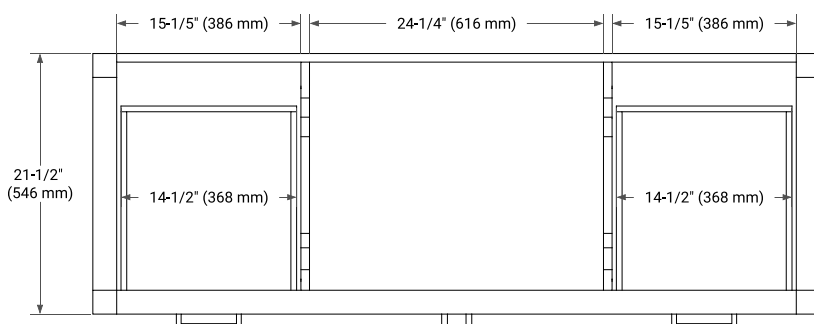

60" SINGLE SINK BASE CABINET

BASE CABINET DIMENSIONS

60" W x 21.5" D x 34.5" H

FEATURES

- Solid wood frame & plywood panels
- Dovetail drawers and joints
- Soft closing doors & drawers

HARDWARE FINISHES*

Brushed Nickel Satin Brass Matte Black Polished Chrome

61" SINGLE OVAL SINK COUNTERTOP WITH 0.75" THICKNESS

OVERALL DIMENSIONS

61" W x 22" D x 0.75" H

COUNTERTOP OPTIONS

Carrara Marble

FEATURES

- Solid countertop with mitered edges & seams
- Undermount white oval sink
- Pre-drilled for 8" widespread faucet

INCLUDED

- Countertop
- Matching Backsplash
- Oval Sink

COUNTERTOP PLAN VIEW

EDGE SIDE VIEW

THREE DIMENSIONAL COUNTERTOP VIEW