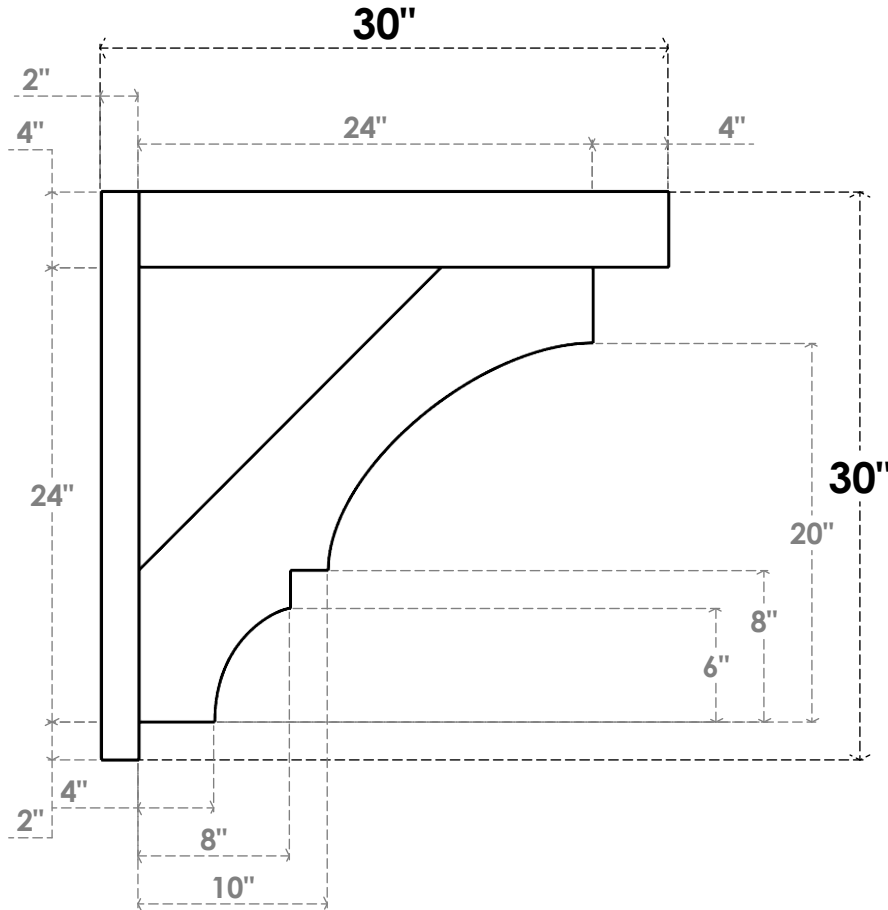

ITEM NUMBER: OUTUROC040X060X30000X30000X040X020X040BOA44RCPR

4"W TOP X 6"W BACK X 30"D X 30"H X 4"T TOP X 2"T BACK TIMBERTHANE ROUGH CEDAR BALBOA FAUX WOOD OPEN OUTLOOKER, BLOCK TOP AND BACK, 4"W CLOSED BRACE, PRIMED TAN

SIDE PROFILE

FRONT PROFILE

ISOMETRIC

EKENA MILLWORK
2300 WEST MAIN ST.
CLARKSVILLE, TX 75426
TOLL FREE: 866-607-0453
WWW.EKENAMILLWORK.COM

NOTES

1. INSTALLATION TO BE COMPLETED IN ACCORDANCE WITH MANUFACTURER'S SPECIFICATIONS.
2. DRAWING MAY NOT BE TO SCALE
3. THIS DRAWING IS INTENDED FOR DESIGN AND PLANNING PURPOSES ONLY.
4. ALL INFORMATION CONTAINED HEREIN WAS CURRENT AT THE TIME OF DEVELOPMENT BUT MUST BE REVIEWED AND APPROVED BY THE PRODUCT MANUFACTURER TO BE CONSIDERED ACCURATE.
5. TIMBERTHANE ARCHITECTURAL PRODUCTS ARE MADE FROM HIGH DENSITY URETHANE AND COME FACTORY PRIMED