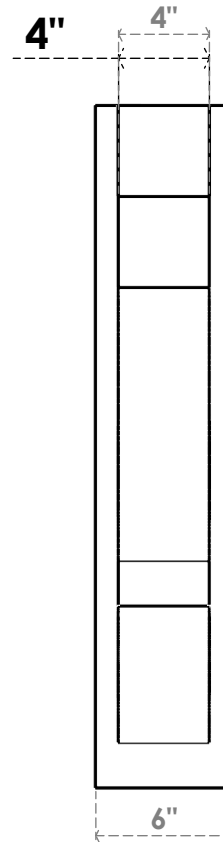

ITEM NUMBER: OUTUROC040X060X30000X30000X040X020X040BOA44RCPR

4"W TOP X 6"W BACK X 30"D X 30"H X 4"T TOP X 2"T BACK TIMBERTHANE ROUGH CEDAR BALBOA FAUX WOOD OPEN OUTLOOKER, BLOCK TOP AND BACK, 4"W CLOSED BRACE, PRIMED TAN

SIDE PROFILE

FRONT PROFILE

ISOMETRIC

EKENA MILLWORK
2300 WEST MAIN ST.
CLARKSVILLE, TX 75426
TOLL FREE: 866-607-0453
WWW.EKENAMILLWORK.COM

NOTES

1. INSTALLATION TO BE COMPLETED IN ACCORDANCE WITH MANUFACTURER'S SPECIFICATIONS.
2. DRAWING MAY NOT BE TO SCALE
3. THIS DRAWING IS INTENDED FOR DESIGN AND PLANNING PURPOSES ONLY.
4. ALL INFORMATION CONTAINED HEREIN WAS CURRENT AT THE TIME OF DEVELOPMENT BUT MUST BE REVIEWED AND APPROVED BY THE PRODUCT MANUFACTURER TO BE CONSIDERED ACCURATE.
5. TIMBERTHANE ARCHITECTURAL PRODUCTS ARE MADE FROM HIGH DENSITY URETHANE AND COME FACTORY PRIMED