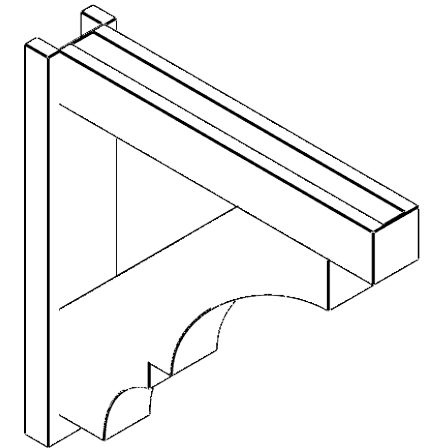

ITEM NUMBER: OUTUROC040X060X30000X30000X040X020X040BOA44RCPR

4"W TOP X 6"W BACK X 30"D X 30"H X 4"T TOP X 2"T BACK TIMBERTHANE ROUGH CEDAR BALBOA FAUX WOOD OPEN OUTLOOKER, BLOCK TOP AND BACK, 4"W CLOSED BRACE, PRIMED TAN

SIDE PROFILE

FRONT PROFILE

ISOMETRIC

EKENA MILLWORK
2300 WEST MAIN ST.
CLARKSVILLE, TX 75426
TOLL FREE: 866-607-0453
WWW.EKENAMILLWORK.COM

NOTES

1. INSTALLATION TO BE COMPLETED IN ACCORDANCE WITH MANUFACTURER'S SPECIFICATIONS.
2. DRAWING MAY NOT BE TO SCALE
3. THIS DRAWING IS INTENDED FOR DESIGN AND PLANNING PURPOSES ONLY.
4. ALL INFORMATION CONTAINED HEREIN WAS CURRENT AT THE TIME OF DEVELOPMENT BUT MUST BE REVIEWED AND APPROVED BY THE PRODUCT MANUFACTURER TO BE CONSIDERED ACCURATE.
5. TIMBERTHANE ARCHITECTURAL PRODUCTS ARE MADE FROM HIGH DENSITY URETHANE AND COME FACTORY PRIMED