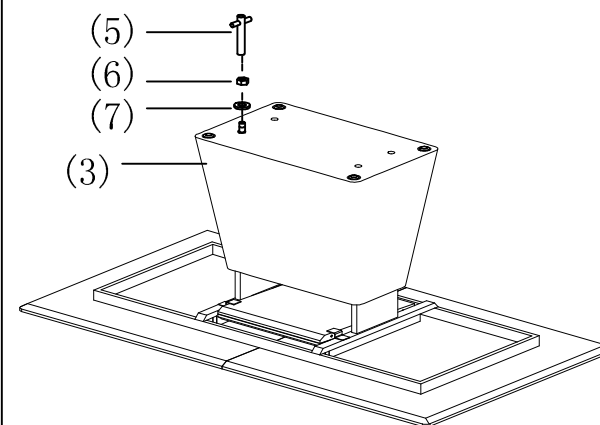

80124-Extendable Table Benvenuto White 200(50)x110cm

KARE
DESIGN

(1) x1

(4) x4

(5) x1

(2) x2

(6) x4

(3) x1

(7) x4

①

②

③

④