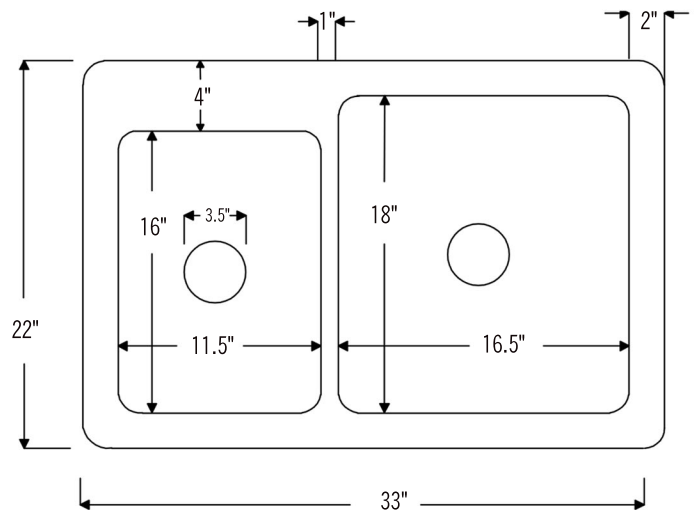

PACKAGE INCLUDES THE FOLLOWING ITEMS:

- * 33" Hammered Copper Kitchen 40/60 Double Basin Sink / ORB Finish (Model# K40DB33229)
- * 3.5" Garbage Disposal Drain w/ Basket / ORB Finish (Model# D 130ORB)
- * 3.5" Kitchen Basket Strainer Drain / ORB Finish (Model# D-132ORB)
- * Oil Rubbed Bronze Installation Silicone (Model# C900-ORB)
- * Copper Sink Wax (Model# W900 WAX)

* ORB: Oil Rubbed Bronze

SINK DETAILS (Model# K40DB33229)

- * 33" Hammered Copper Kitchen 40/60 Double Basin Sink
- * Color: Oil Rubbed Bronze
- * Outer Dimension: 33" x 22" x 9"
- * Inner Dimension: L: 11.5" x 16" x 7" / 16.5" x 18" x 9"
- * Rim: 2"
- * Divider: 1" Wide (Optimized)
- * Drain Opening: 3.5" Standard
- * Material Gauge: 14
- * CODE / STANDARD COMPLIANCE: IAPMO / cUPC LISTED

* ORB: Oil Rubbed Bronze

DRAIN #1 DETAILS (Model# D-130ORB)

- * 3.5" Deluxe Garbage Disposal Drain w/ Basket
- * Color: Oil Rubbed Bronze
- * Outer Dimension: 4.5" x 2.25"
- * Inner Dimension: 3.5"
- * Installation Type: Insinkerator Brand Compatible
- * Material: Brass
- * Prop 65 Compliant

DRAIN #2 DETAILS (Model# D-132ORB)

- * 3.5" Kitchen, Prep, Bar Basket Strainer Drain
- * Color: Oil Rubbed Bronze
- * Outer Dimension: 4.5" x 3"
- * Inner Dimension: 3.5"
- * Installation Type: Compression
- * Material: Brass/PVC
- * Prop 65 Compliant