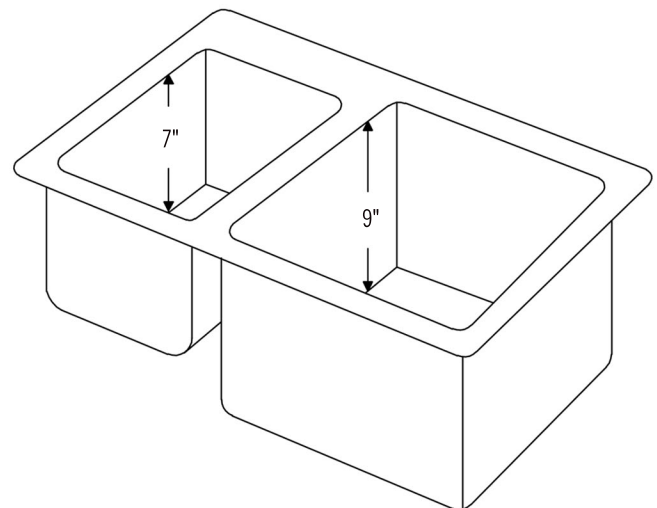

PACKAGE INCLUDES THE FOLLOWING ITEMS:

- * 33" Hammered Copper Kitchen 40/60 Double Basin Sink / ORB Finish (Model# K40DB33229)
- * 3.5" Garbage Disposal Drain w/ Basket / ORB Finish (Model# D 130ORB)
- * 3.5" Kitchen Basket Strainer Drain / ORB Finish (Model# D-132ORB)
- * Oil Rubbed Bronze Installation Silicone (Model# C900-ORB)
- * Copper Sink Wax (Model# W900 WAX)

* ORB: Oil Rubbed Bronze

SINK DETAILS (Model# K40DB33229)

- * 33" Hammered Copper Kitchen 40/60 Double Basin Sink
- * Color: Oil Rubbed Bronze
- * Outer Dimension: 33" x 22" x 9"
- * Inner Dimension: L: 11.5" x 16" x 7" / 16.5" x 18" x 9"
- * Rim: 2"
- * Divider: 1" Wide (Optimized)
- * Drain Opening: 3.5" Standard
- * Material Gauge: 14
- * CODE / STANDARD COMPLIANCE: IAPMO / cUPC LISTED

* ORB: Oil Rubbed Bronze

DRAIN #1 DETAILS (Model# D-130ORB)

- * 3.5" Deluxe Garbage Disposal Drain w/ Basket
- * Color: Oil Rubbed Bronze
- * Outer Dimension: 4.5" x 2.25"
- * Inner Dimension: 3.5"
- * Installation Type: Insinkerator Brand Compatible
- * Material: Brass
- * Prop 65 Compliant