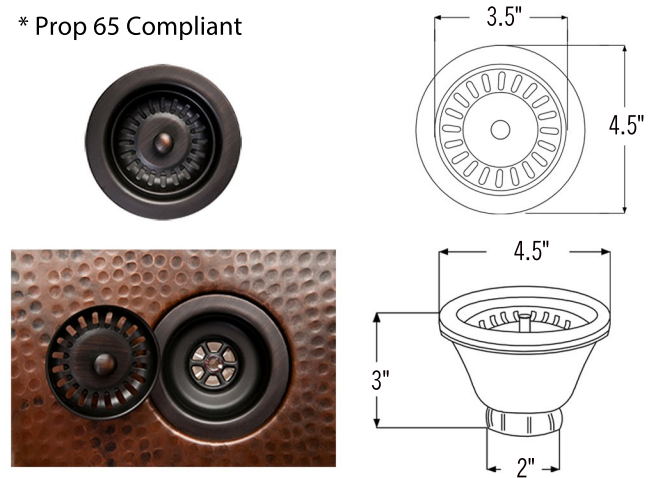

* ORB: Oil Rubbed Bronze

SINK DETAILS (Model# K40DB33229)

- * 33" Hammered Copper Kitchen 40/60 Double Basin Sink
- * Color: Oil Rubbed Bronze
- * Outer Dimension: 33" x 22" x 9"
- * Inner Dimension: L: 11.5" x 16" x 7" / 16.5" x 18" x 9"
- * Rim: 2"
- * Divider: 1" Wide (Optimized)
- * Drain Opening: 3.5" Standard
- * Material Gauge: 14
- * CODE / STANDARD COMPLIANCE: IAPMO / cUPC LISTED

PACKAGE INCLUDES THE FOLLOWING ITEMS:

- * 33" Hammered Copper Kitchen 40/60 Double Basin Sink / ORB Finish (Model# K40DB33229)
- * 3.5" Garbage Disposal Drain w/ Basket / ORB Finish (Model# D-130ORB)
- * 3.5" Kitchen Basket Strainer Drain / ORB Finish (Model# D-132ORB)
- * Oil Rubbed Bronze Installation Silicone (Model# C900-ORB)
- * Copper Sink Wax (Model# W900-WAX)

* ORB: Oil Rubbed Bronze

DRAIN #1 DETAILS (Model# D-130ORB)

- * 3.5" Deluxe Garbage Disposal Drain w/ Basket
- * Color: Oil Rubbed Bronze
- * Outer Dimension: 4.5" x 2.25"
- * Inner Dimension: 3.5"
- * Installation Type: Insinkerator Brand Compatible
- * Material: Brass
- * Prop 65 Compliant

SILICONE DETAILS (Model# C900-ORB)

- * Neutral Cure Installation Silicone
- * Size: 4.7 OZ
- * Matches a Variety of Different Styled Sinks and Drains

COPPER SINK WAX DETAILS (Model# W900-WAX)

- * Copper Sink Wax Protectant
- * Made from Natural Bee's Wax
- * No Wax Build Up Ever!
- * Hard Water Protection
- * Works great on a variety of different surfaces: