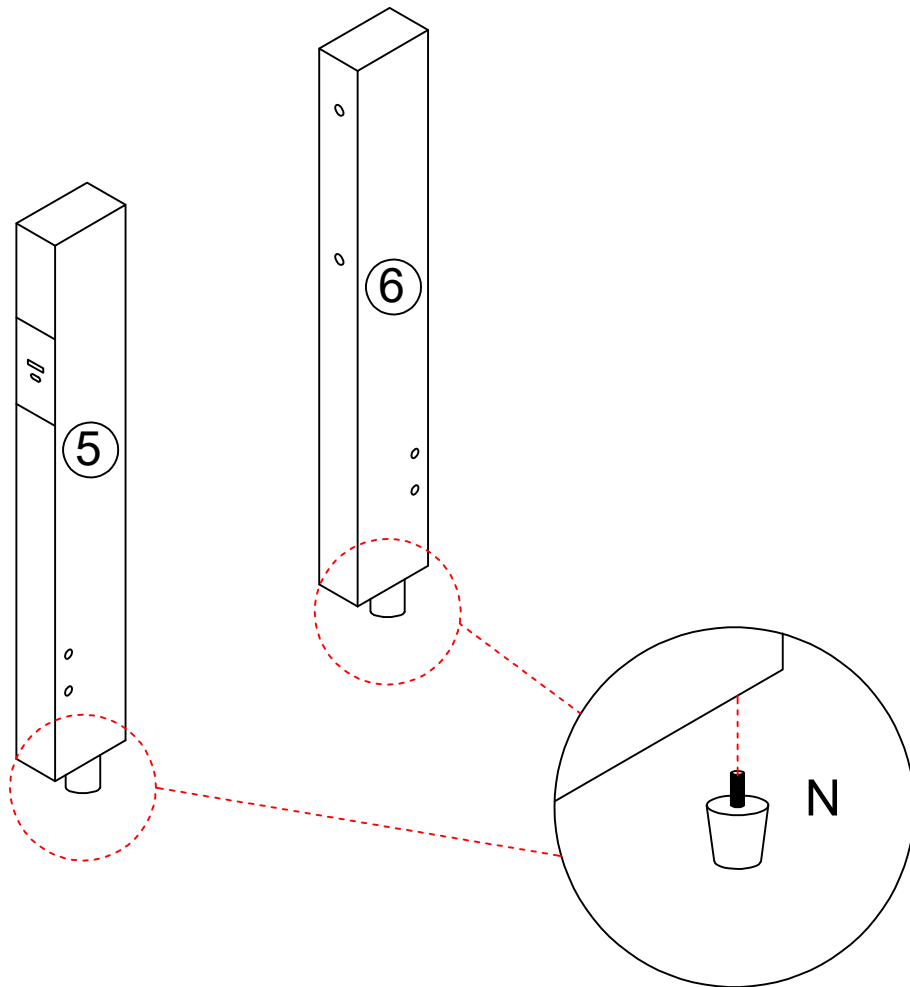

Step 1

N*2

Step 2

R*1 C*4 F*4 I*1