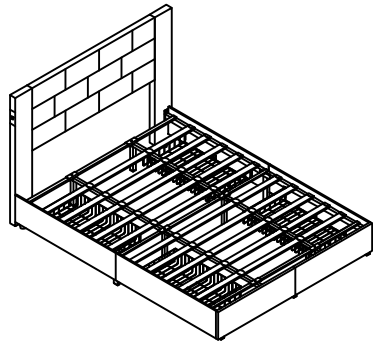

### Trouble shooting:

We control manufacturing and distribution ourselves, ensure the quality.

Item Description: Bed Frame

Dimension: KING:200\*213\*101cm

Model NO: \_\_\_\_\_

# Bed Frame

Dimension: KING:200\*213\*101cm