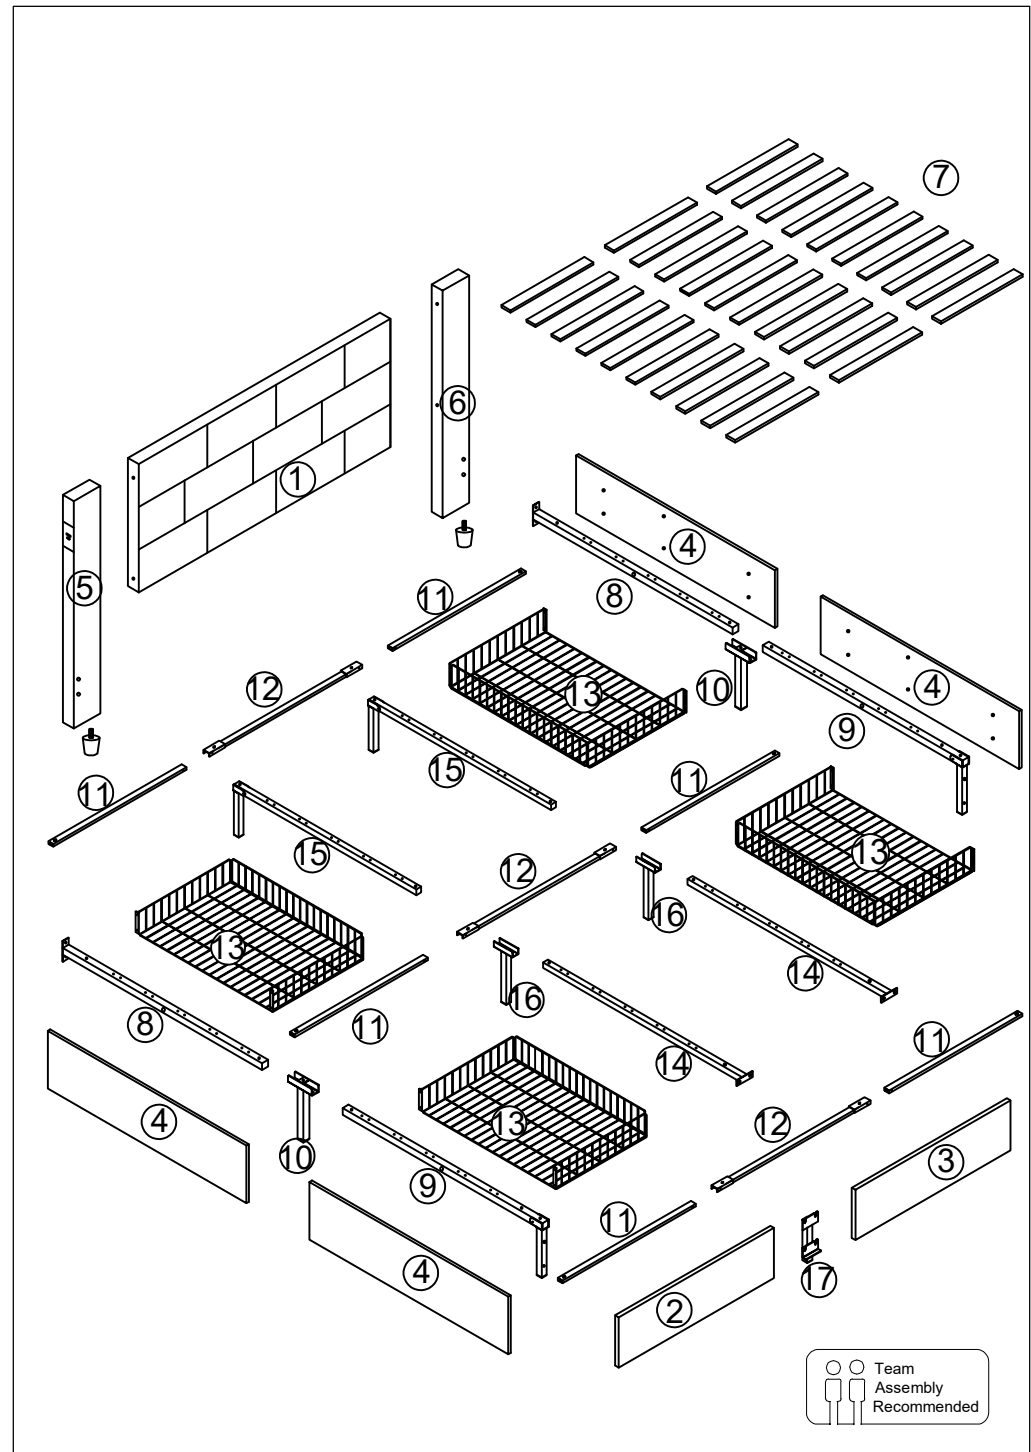

Bed Frame

Dimension: KING:200*213*101cm

How to find us?

Email: -----

Website: