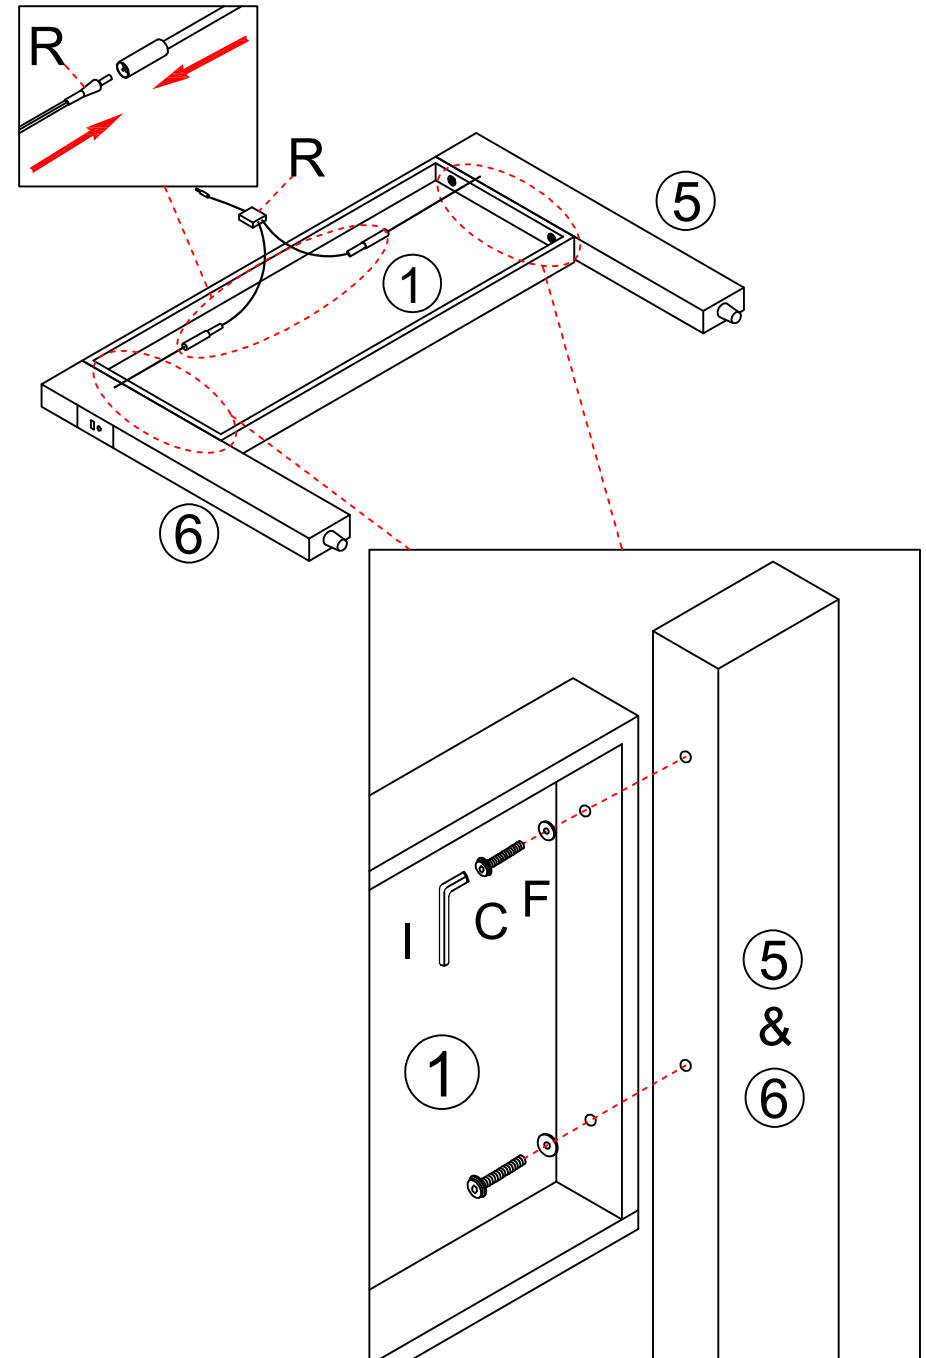

Step 2

R*1 C*4 F*4 I*1