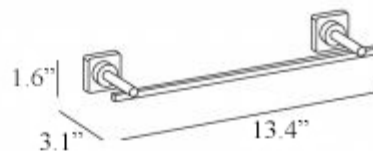

Features

- Towel bar
- Polished chrome
- Solid brass base

Quadro A1618

SKU# | Option:

- Quadro A1618A | 13.4" L x 3.1" W x 1.6" H
- Quadro A1618B | 19.3" L x 3.1" W x 1.6" H
- Quadro A1618C | 25.2" L x 3.1" W x 1.6" H

Finishes

<p>Collection Quadro</p>	<p>Model Quadro A1618A Quadro A1618B Quadro A1618C</p>	<p>Dimensions Metric <i>1 inch = 2.54 cm</i> <i>1 inch = 25.4 mm</i></p>	 <p>1051 Lea Drive - Collegeville, PA 19426 Tel. 215 513 9400 - Fax 610 831 0215 www.ws bathcollections.com - info@ws bathcollectins.com</p>
-------------------------------------	---	--	---

Product Specs Sheets

A1618A
Towel Bar
Center Distance: 11.8 in.

A1618B
Towel Bar
Center Distance: 17.7 in.

A1618C
Towel Bar
Center Distance: 23.6 in.

Collection
Quadro

Model |
Quadro A1618A
Quadro A1618B
Quadro A1618C

Dimensions Metric
1 inch = 2.54 cm
1 inch = 25.4 mm

WS[®]
BATH
COLLECTIONS

1051 Lea Drive - Collegeville, PA 19426
Tel. 215 513 9400 - Fax 610 831 0215
www.ws bathcollections.com - info@ws bathcollections.com