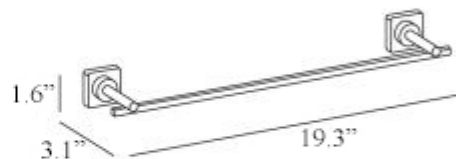

Features

- Towel bar
- Polished chrome
- Solid brass base

Quadro A1618

SKU# | Option:

- Quadro A1618A | 13.4" L x 3.1" W x 1.6" H
- Quadro A1618B | 19.3" L x 3.1" W x 1.6" H
- Quadro A1618C | 25.2" L x 3.1" W x 1.6" H

Finishes

<p>Collection Quadro</p>	<p>Model Quadro A1618A Quadro A1618B Quadro A1618C</p>	<p>Dimensions Metric <i>1 inch = 2.54 cm</i> <i>1 inch = 25.4 mm</i></p>	 <p>1051 Lea Drive - Collegeville, PA 19426 Tel. 215 513 9400 - Fax 610 831 0215 www.ws bathcollections.com - info@ws bathcollectins.com</p>
-------------------------------------	---	--	---

Product Specs Sheets

A1618A
Towel Bar
Center Distance: 11.8 in.

A1618B
Towel Bar
Center Distance: 17.7 in.

A1618C
Towel Bar
Center Distance: 23.6 in.

Collection
Quadro

Model |
Quadro A1618A
Quadro A1618B
Quadro A1618C

Dimensions Metric
1 inch = 2.54 cm
1 inch = 25.4 mm

WS[®]
BATH
COLLECTIONS

1051 Lea Drive - Collegeville, PA 19426
Tel. 215 513 9400 - Fax 610 831 0215
www.ws bathcollections.com - info@ws bathcollections.com