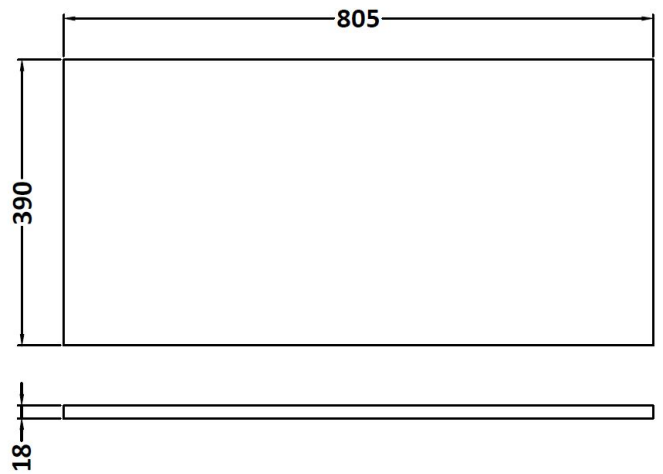

### PRODUCT DIMENSIONS

Height (mm)	Width (mm)	Depth (mm)	Nett Wgt Kg
430	800	383	19

### OUTER BOX DIMENSIONS (If Applicable)

Height (mm)	Width (mm)	Depth (mm)	Gross Wgt Kg

# CUSTOMER DATA SHEET - FURNITURE

**DESCRIPTION:** 800 Worktop (805X390x18mm)

### PRODUCT DIMENSIONS

Height (mm)	Width (mm)	Depth (mm)	Nett Wgt Kg
18	805	390	3.5