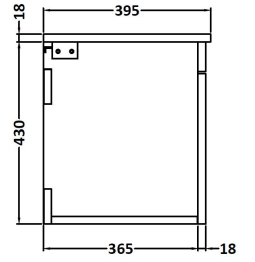

CUSTOMER DATA SHEET

DESCRIPTION: 800 Wh Single Drawer Vanity With Worktop