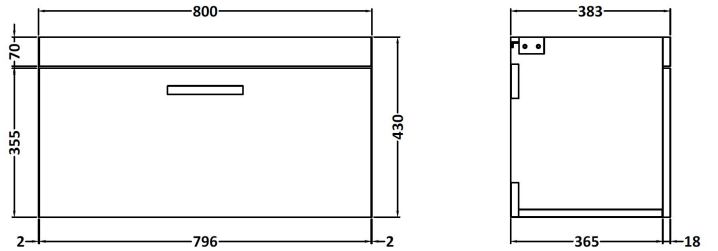

### PRODUCT DIMENSIONS

Height (mm)	Width (mm)	Depth (mm)	Nett Wgt Kg
430	800	383	19

### PACKAGING DIMENSIONS

Height (mm)	Width (mm)	Depth (mm)	Gross Wgt Kg
405	820	450	19

# CUSTOMER DATA SHEET - FURNITURE

**DESCRIPTION:** 800 Worktop (805X390x18mm)

### PRODUCT DIMENSIONS

Height (mm)	Width (mm)	Depth (mm)	Nett Wgt Kg
18	805	390	3.5