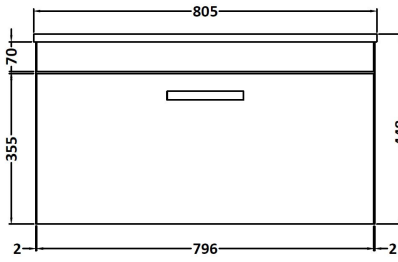

CUSTOMER DATA SHEET

DESCRIPTION: 800 Wh Single Drawer Vanity With Worktop