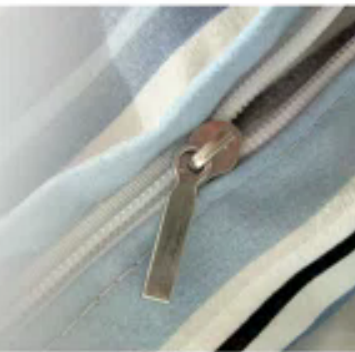

The Southshore Difference

✓ Southshore

✗ Typical Duvet Cover

Hidden Zipper Closure

- ✓ Clean, seamless look
- ✓ Quick and easy to use

Button or Open Closure

- ✗ Buttons can gap or come undone
- ✗ Slower to secure

Built-In Corner Loops

Keeps duvet securely attached and aligned.

No Duvet Secure Loops

Missing loops can cause bunching and sliding.

Oversized Duvet Cover

Designed for fuller coverage and a better fit.

Limited Coverage

Standard comforters may not fully cover the bed.

Our Twin/ Twin XL oversized duvet cover is 69 inches wide x 98 inches long

Standard Twin Size is 68 inches wide x 86 inches long