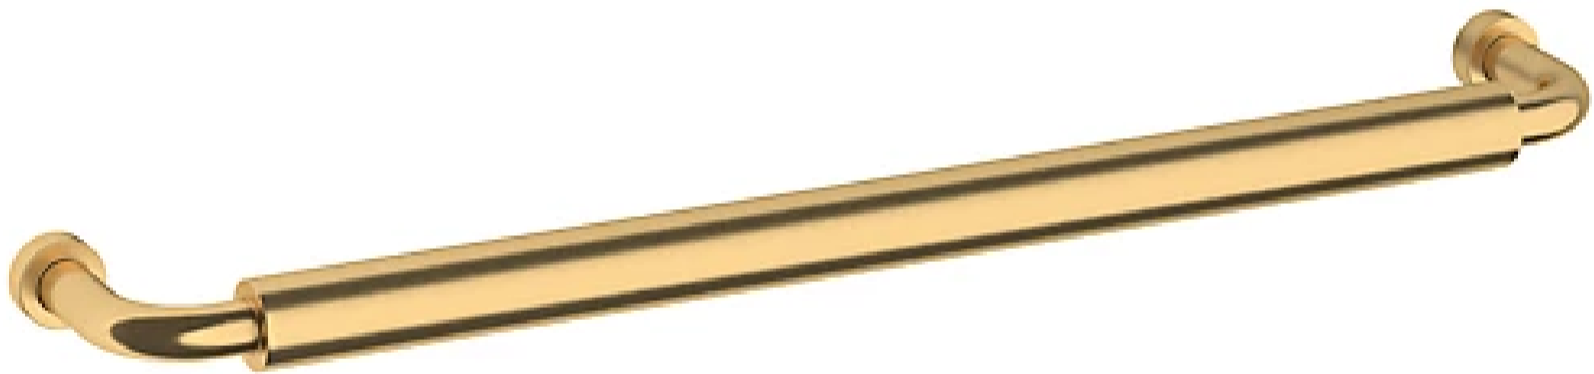

# 4955 HOLLYWOOD HILLS PULL 12" CTC

## Key Features

- ✓ Inspired by the clean modernism of old school Hollywood, this transitional design of the Hollywood Hills collection is a showstopper.
- ✓ Baldwin's Satin Brass is a smooth, matte finish with golden, warm tones. This Lifetime Finish is created to add a subtle gleam to the hardware for years to come, and comes with a Limited Lifetime Finish Warranty.